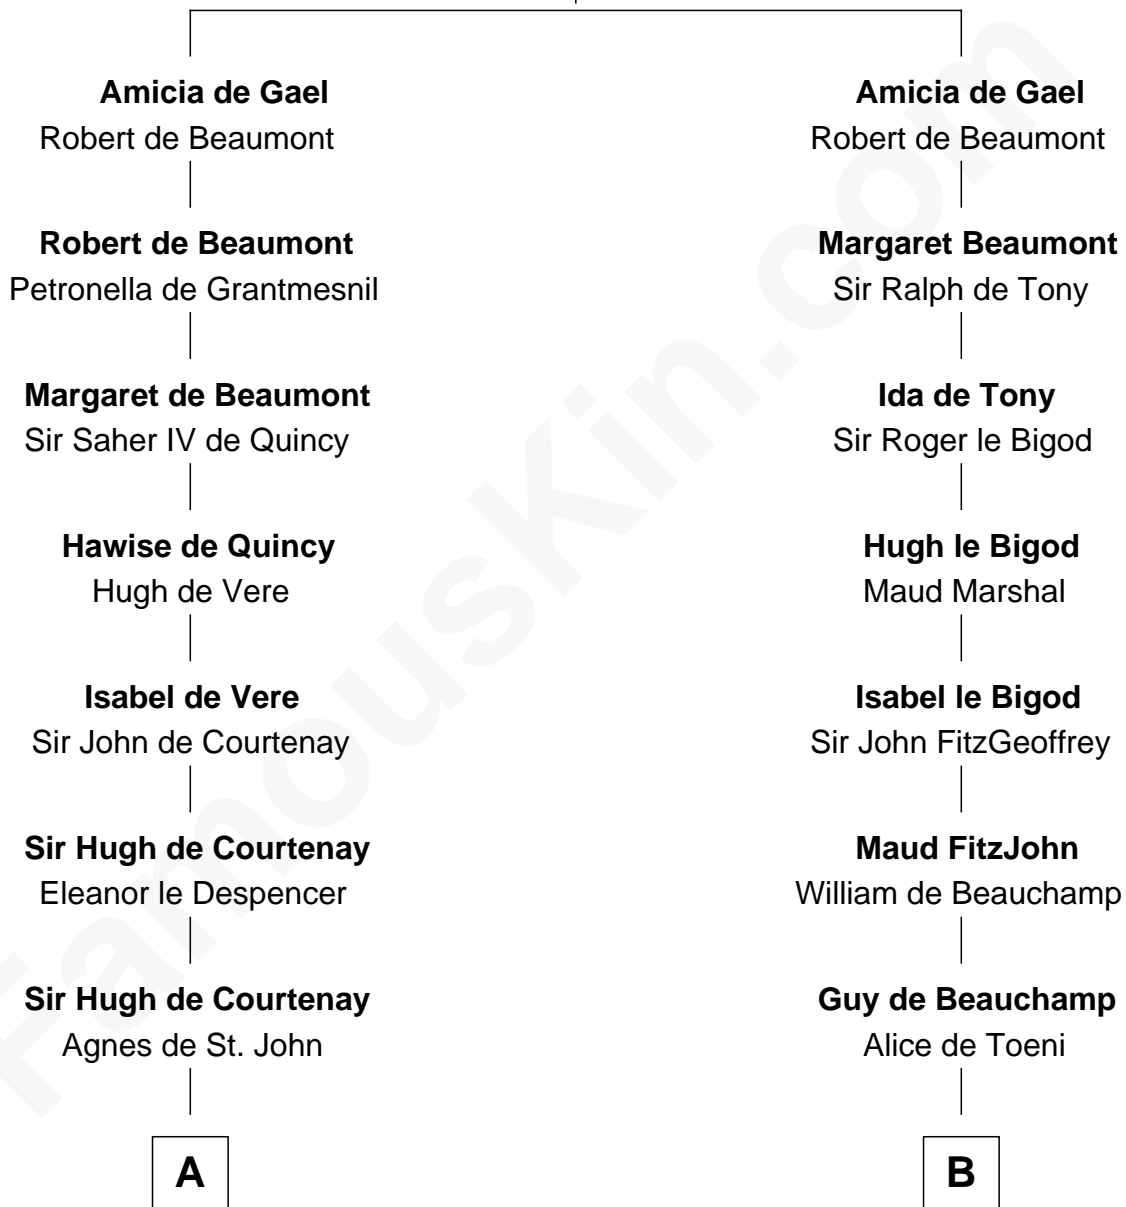

FamousKin.com
Relationship Chart of
William Henry Harrison
9th U.S. President

13th cousin 8 times removed of

Anne Boleyn
2nd Wife of King Henry VIII

Ralph de Gael

C

Sarah Ludlow
Col. John Carter

Col. Robert Carter
Elizabeth Landon

Anne Carter
Benjamin Harrison

Benjamin Harrison
Elizabeth Bassett

William Henry Harrison
9th U.S. President

FamousKin.com