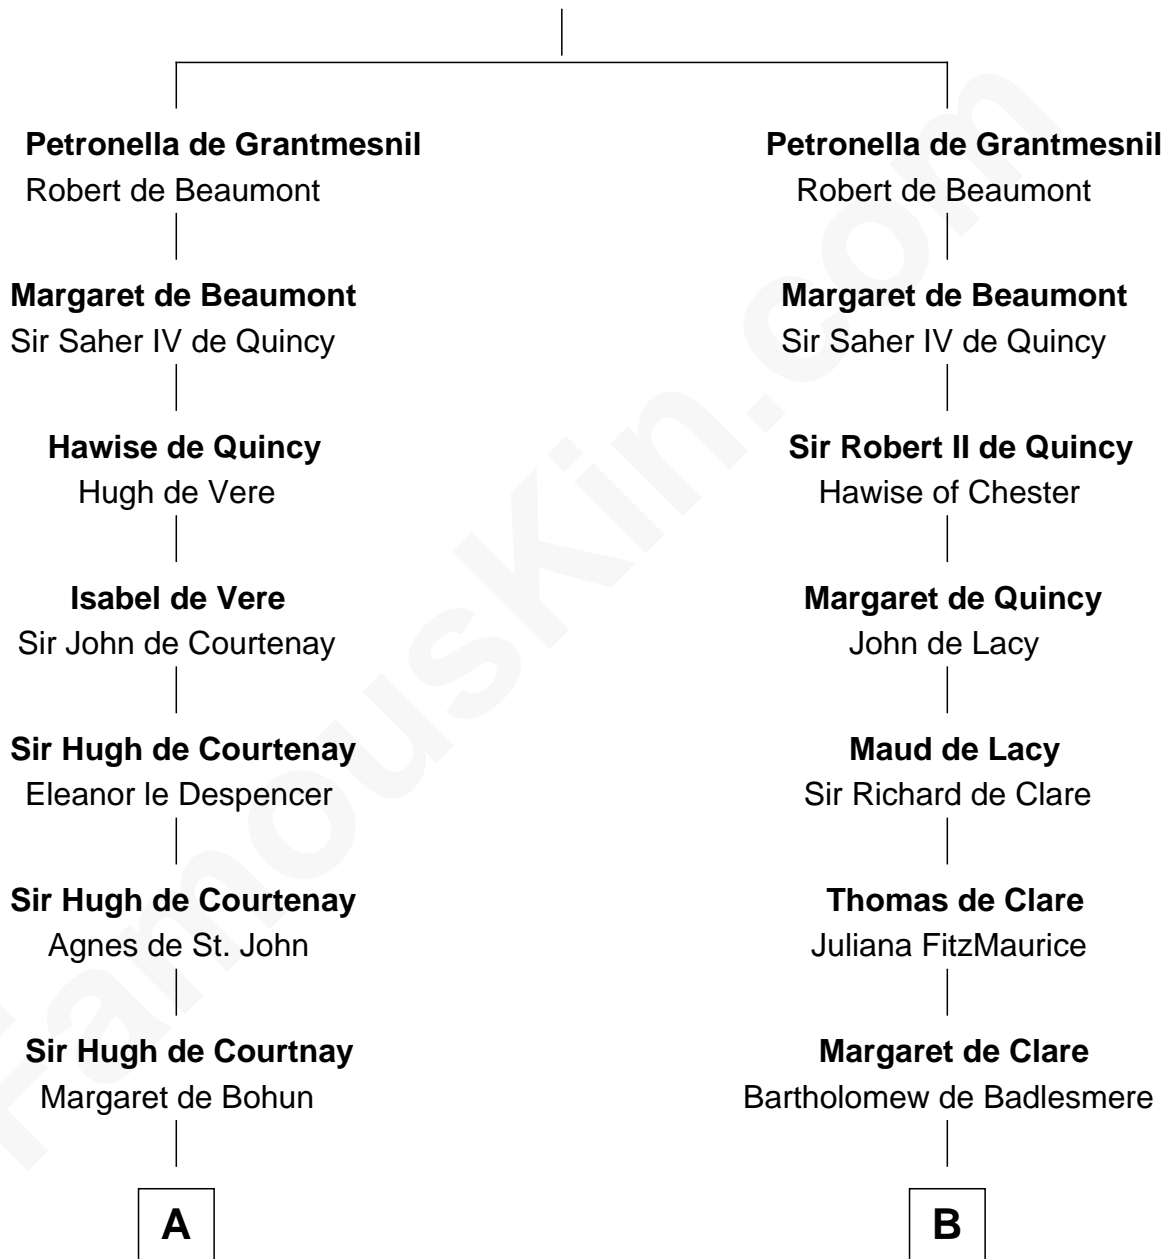

FamousKin.com
Relationship Chart of
William Henry Harrison
9th U.S. President

14th cousin 6 times removed of

Anne Boleyn
2nd Wife of King Henry VIII

Hugh de Grantmesnil

C

Col. Robert Carter

Elizabeth Landon

Anne Carter

Benjamin Harrison

Benjamin Harrison

Elizabeth Bassett

William Henry Harrison

9th U.S. President

FamousKin.com