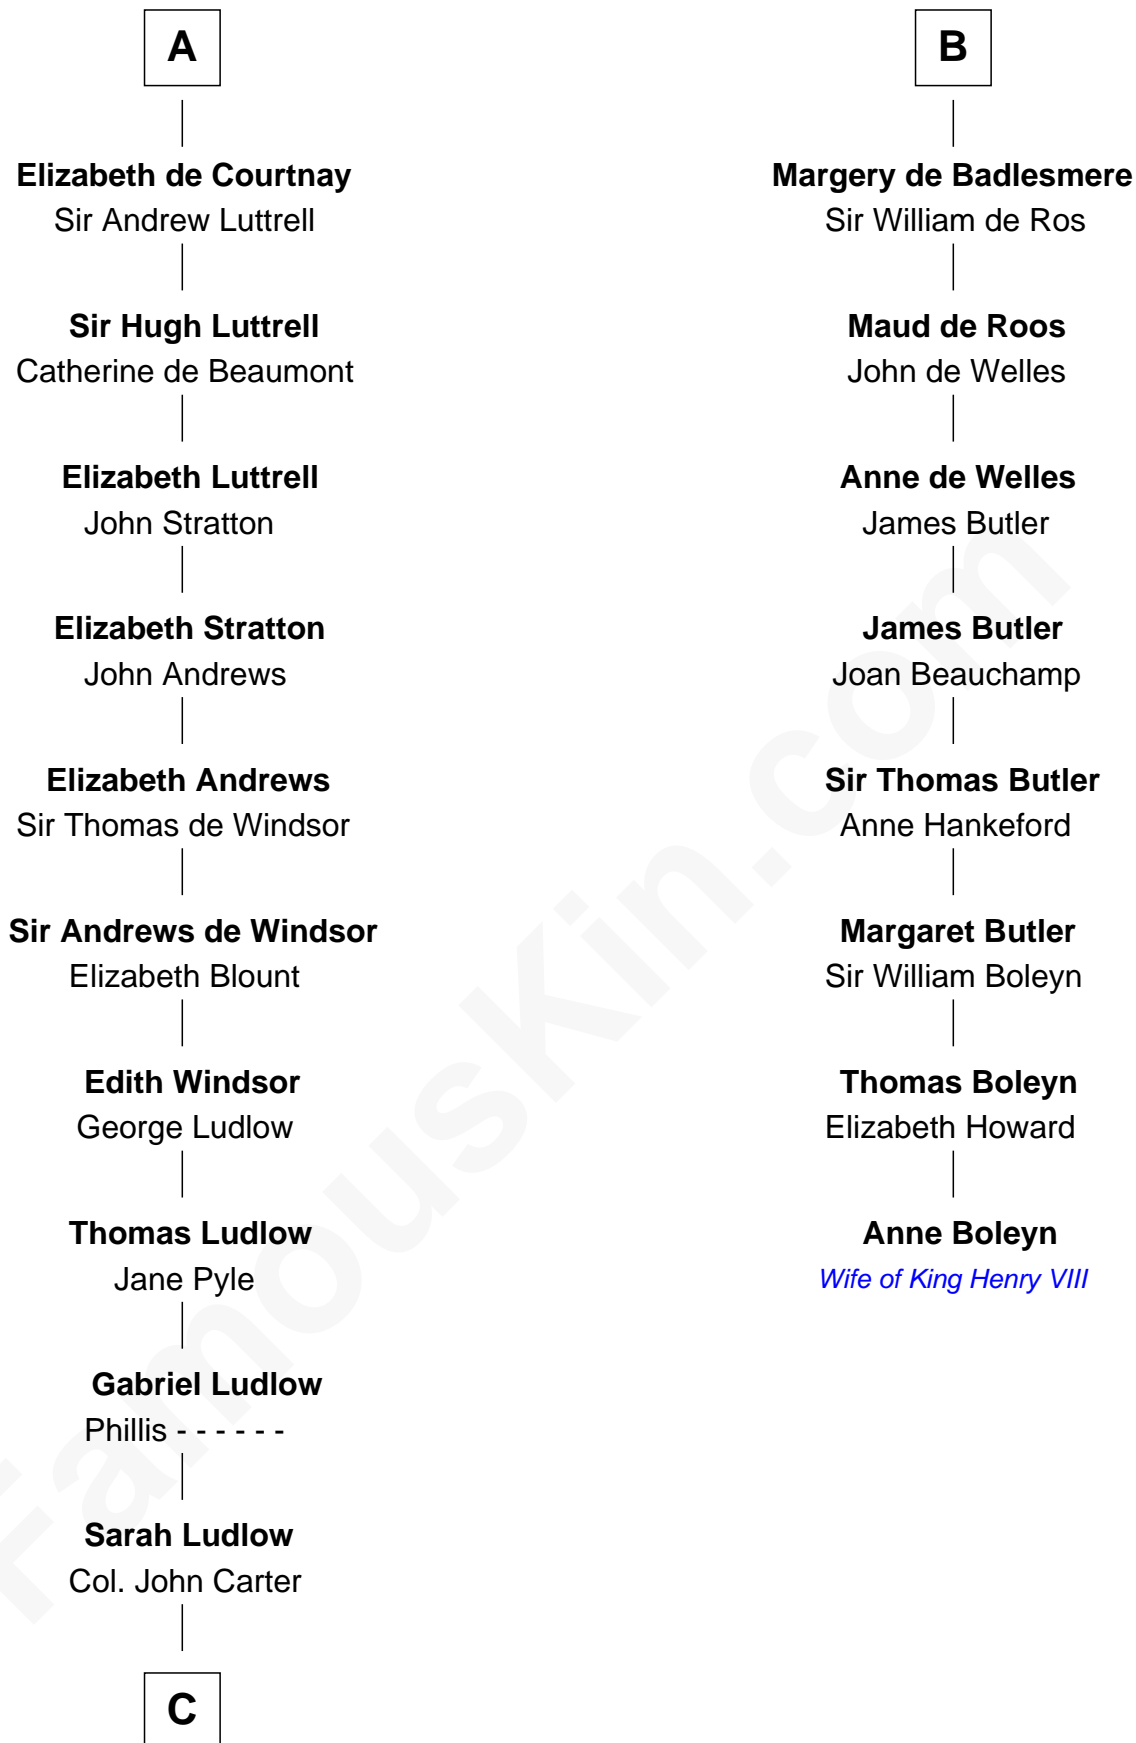

FamousKin.com
Relationship Chart of
William Henry Harrison
9th U.S. President

14th cousin 6 times removed of

Anne Boleyn
2nd Wife of King Henry VIII

Hugh de Grantmesnil

C

Col. Robert Carter

Elizabeth Landon

Anne Carter

Benjamin Harrison

Benjamin Harrison

Elizabeth Bassett

William Henry Harrison

9th U.S. President

FamousKin.com