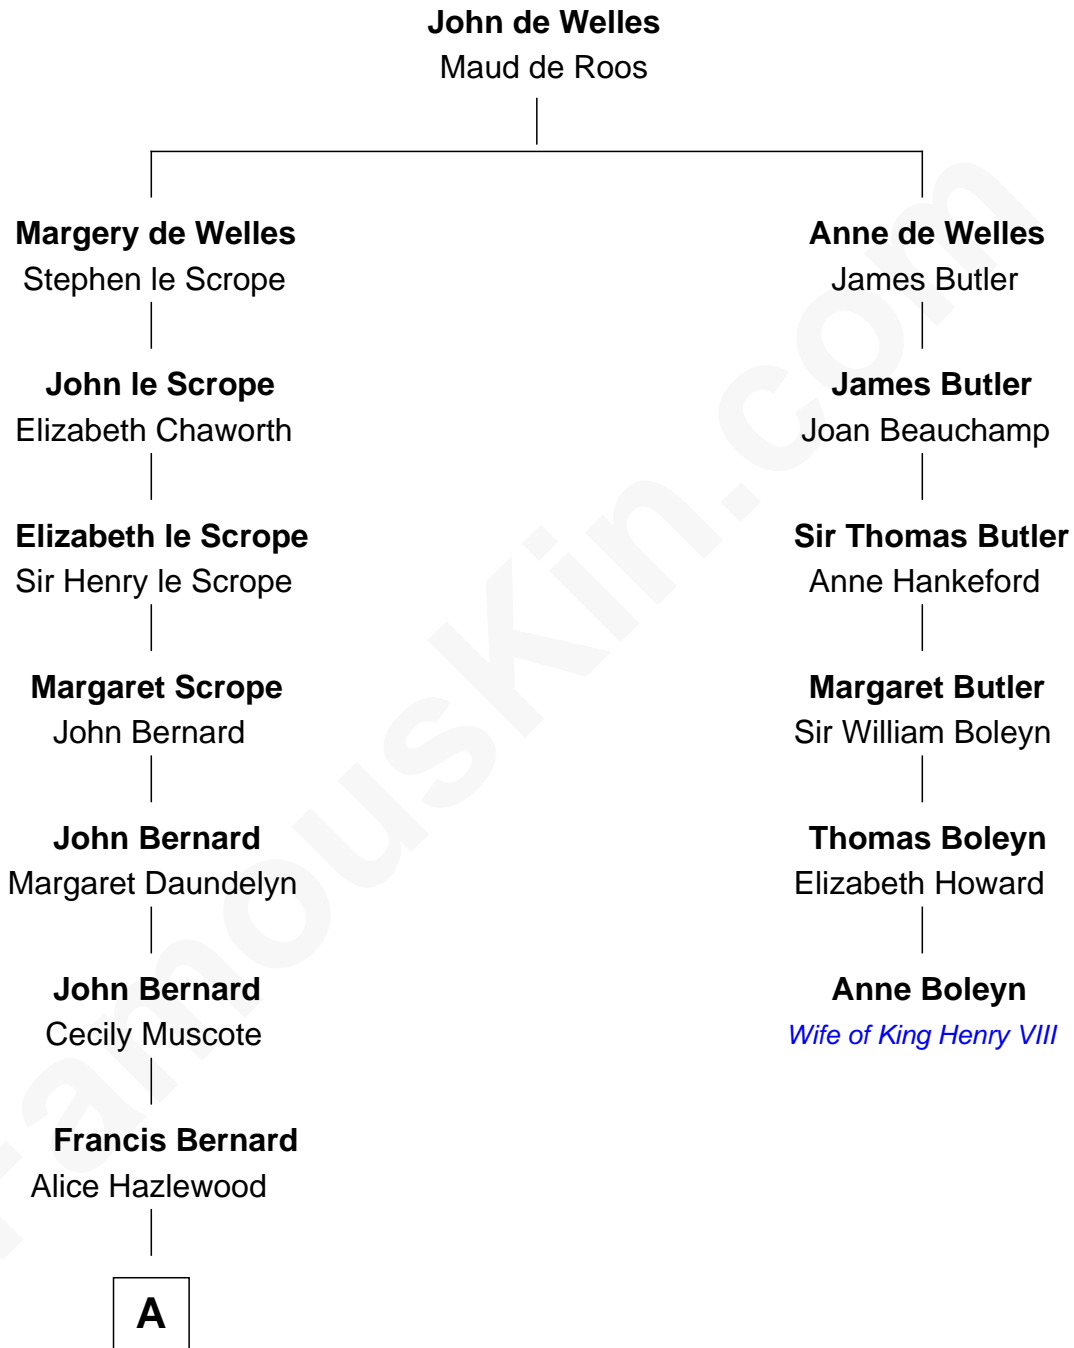

FamousKin.com
Relationship Chart of
William Henry Harrison
9th U.S. President

5th cousin 8 times removed of
Anne Boleyn
2nd Wife of King Henry VIII

A

Elizabeth Bernard

Thomas Harrison

Probable

Benjamin Harrison

Mary - - - - -

Benjamin Harrison

Hannah Churchill

Benjamin Harrison

Elizabeth Burwell

Benjamin Harrison

Anne Carter

Benjamin Harrison