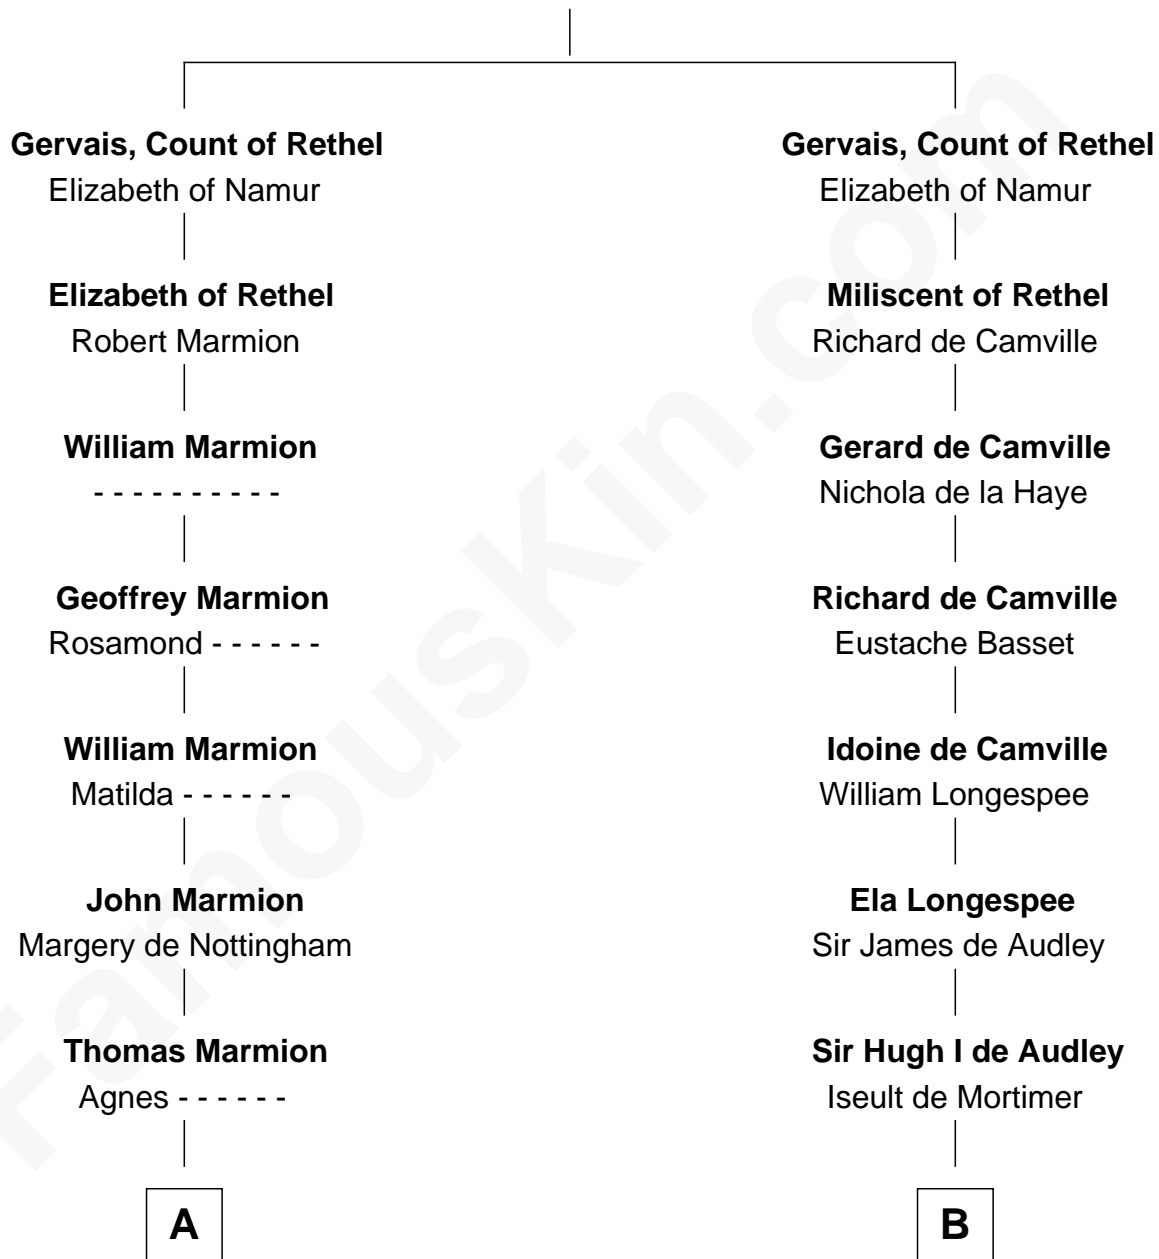

FamousKin.com
Relationship Chart of
William Henry Harrison
9th U.S. President

13th cousin 8 times removed of
King Henry VIII
King of England

Hugh, Count of Rethel
 Milicent de Montlhery

FamousKin.com