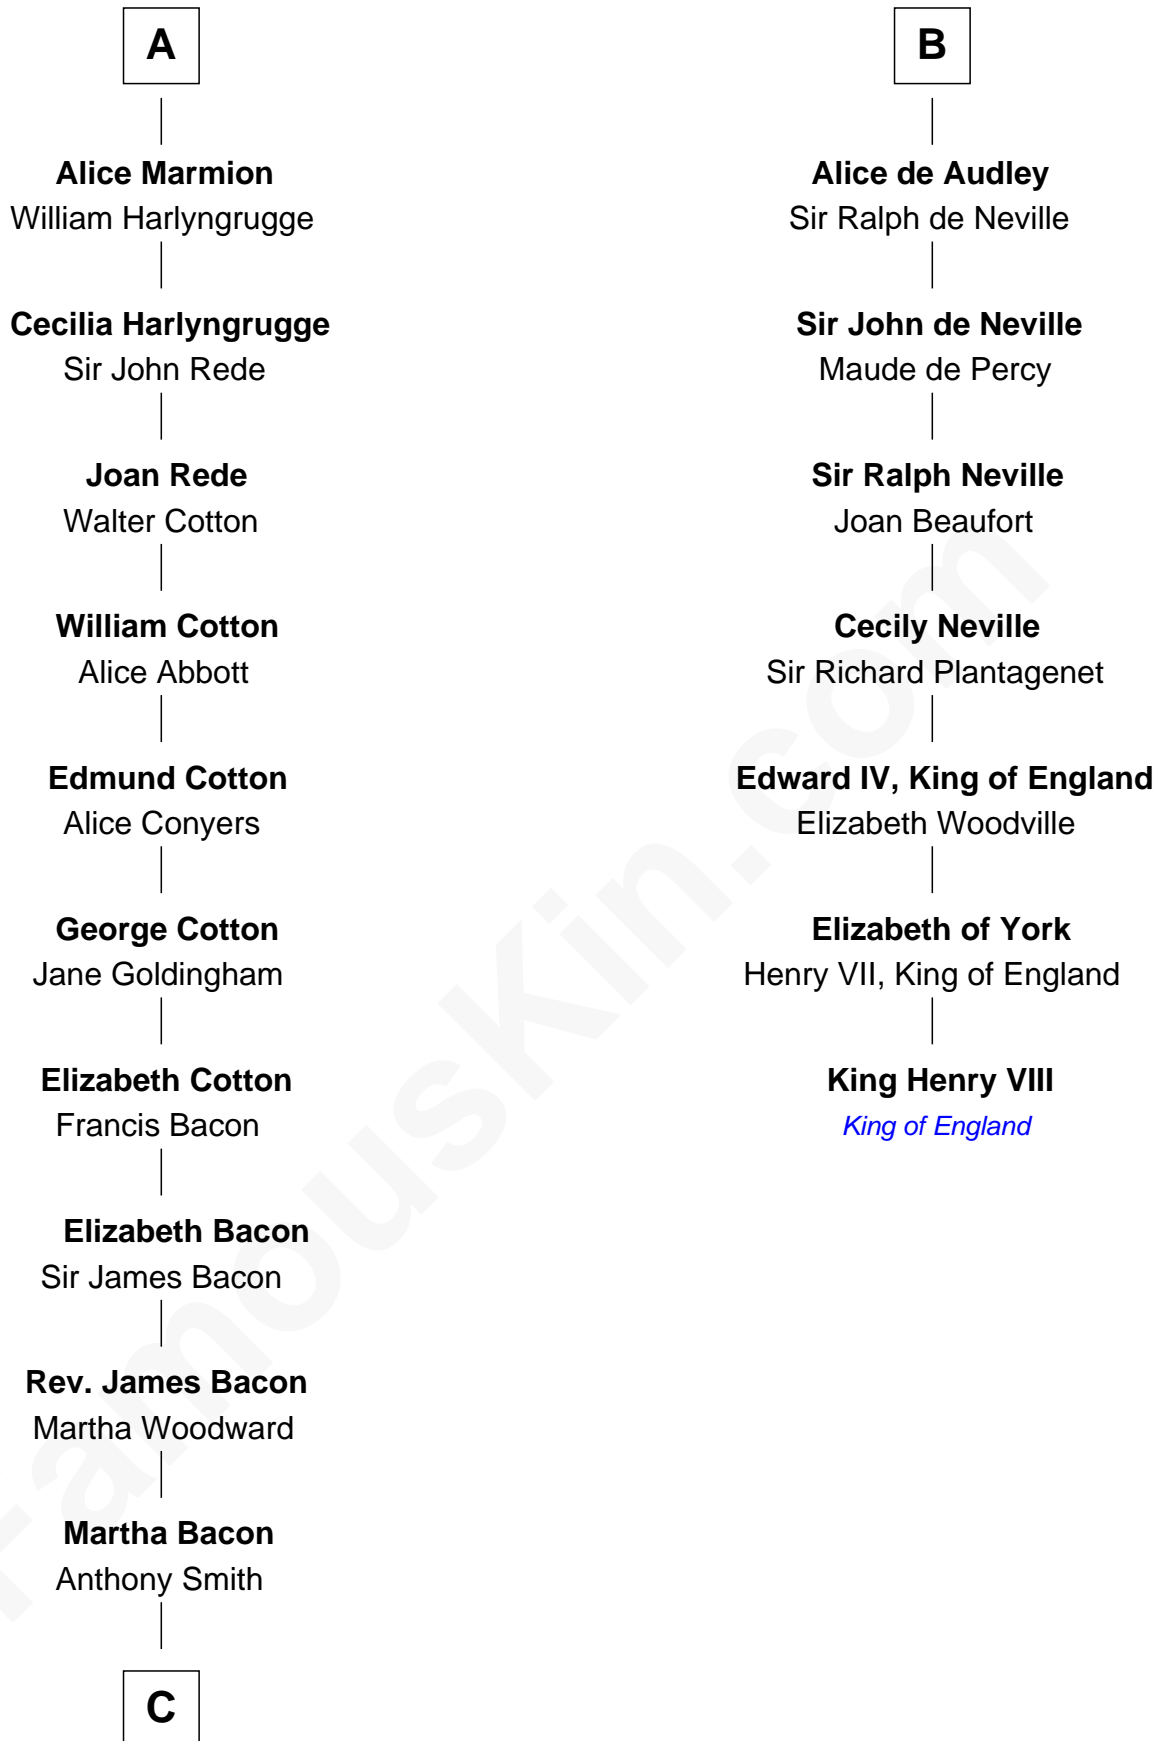

FamousKin.com
Relationship Chart of
William Henry Harrison
9th U.S. President

13th cousin 8 times removed of
King Henry VIII
King of England

Hugh, Count of Rethel
 Milicent de Montlhery

FamousKin.com