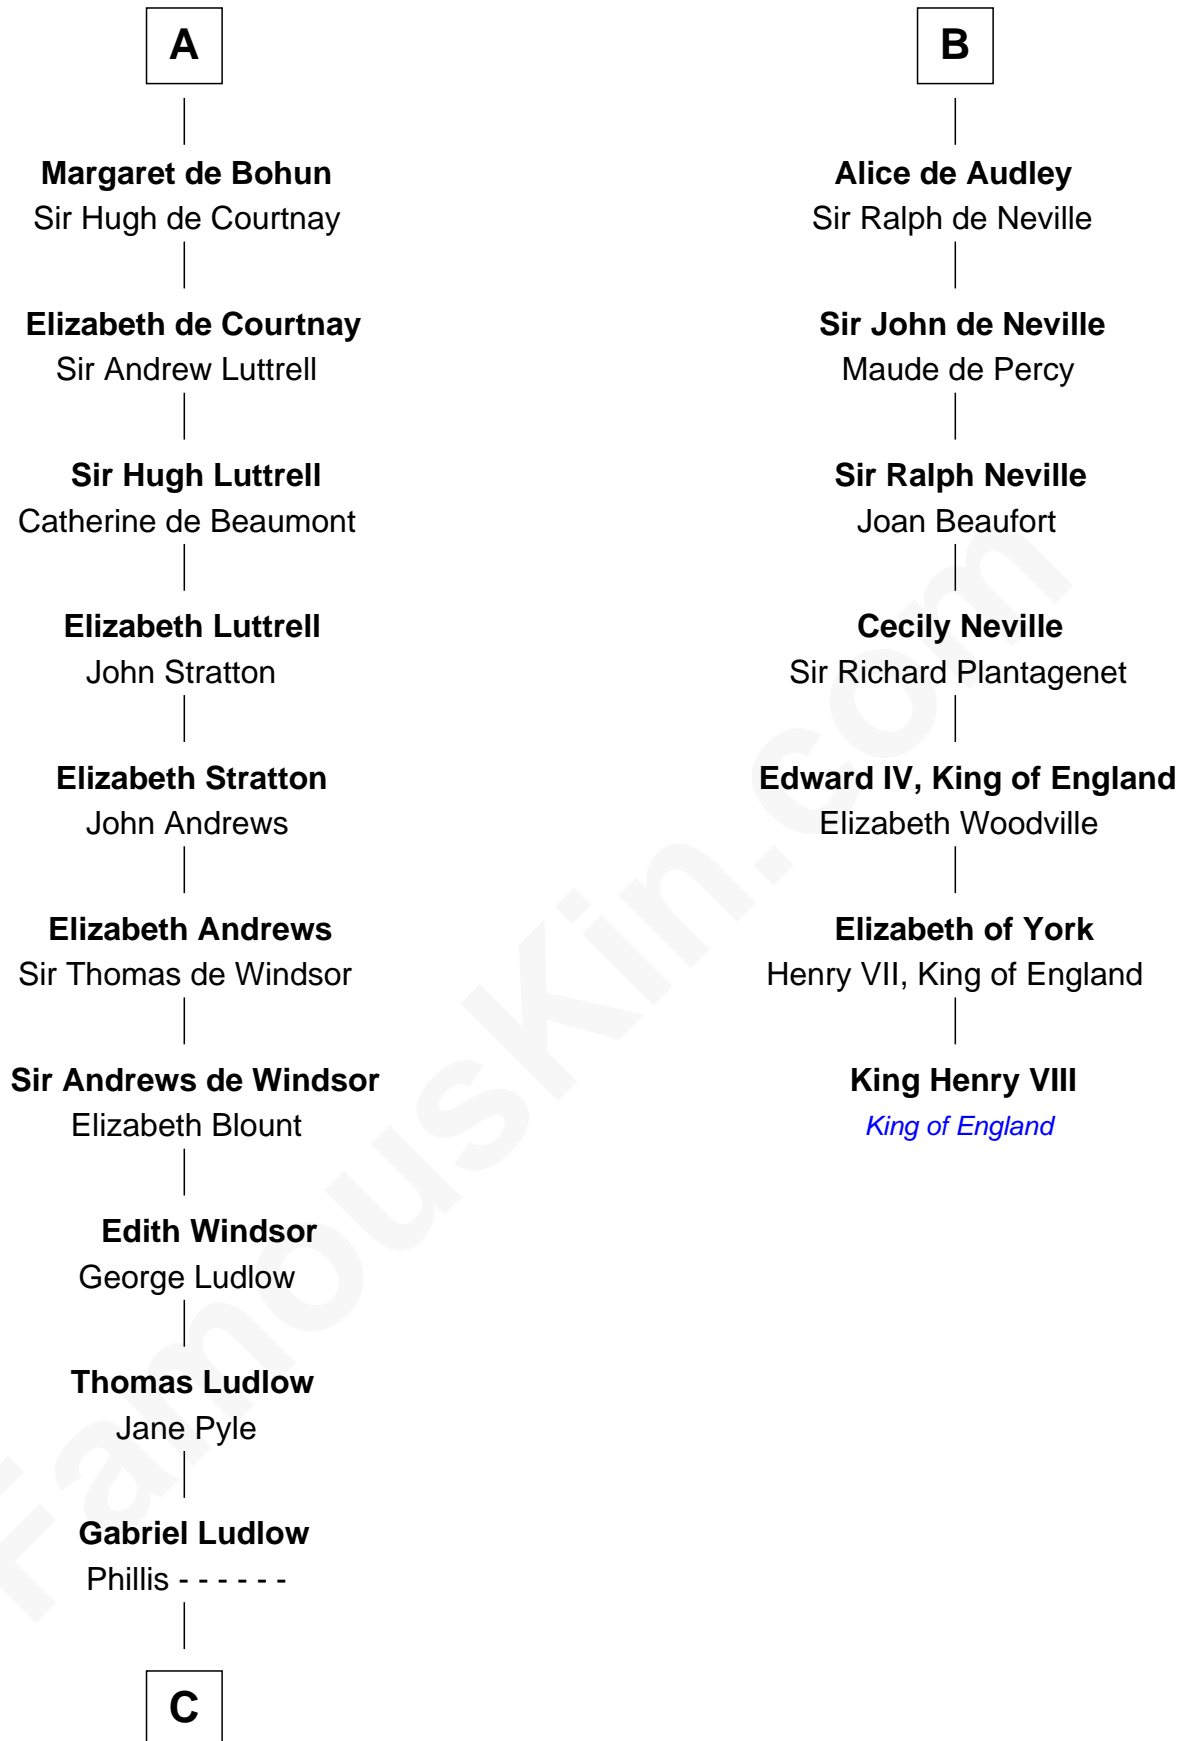

**FamousKin.com**  
**Relationship Chart of**  
**William Henry Harrison**  
*9th U.S. President*

13th cousin 8 times removed of  
**King Henry VIII**  
*King of England*

**Muitchertach O'Toole**  
 Cacht Inion Loigsig O'Morda

**C**

**Sarah Ludlow**  
Col. John Carter

**Col. Robert Carter**  
Elizabeth Landon

**Anne Carter**  
Benjamin Harrison

**Benjamin Harrison**  
Elizabeth Bassett

**William Henry Harrison**  
*9th U.S. President*