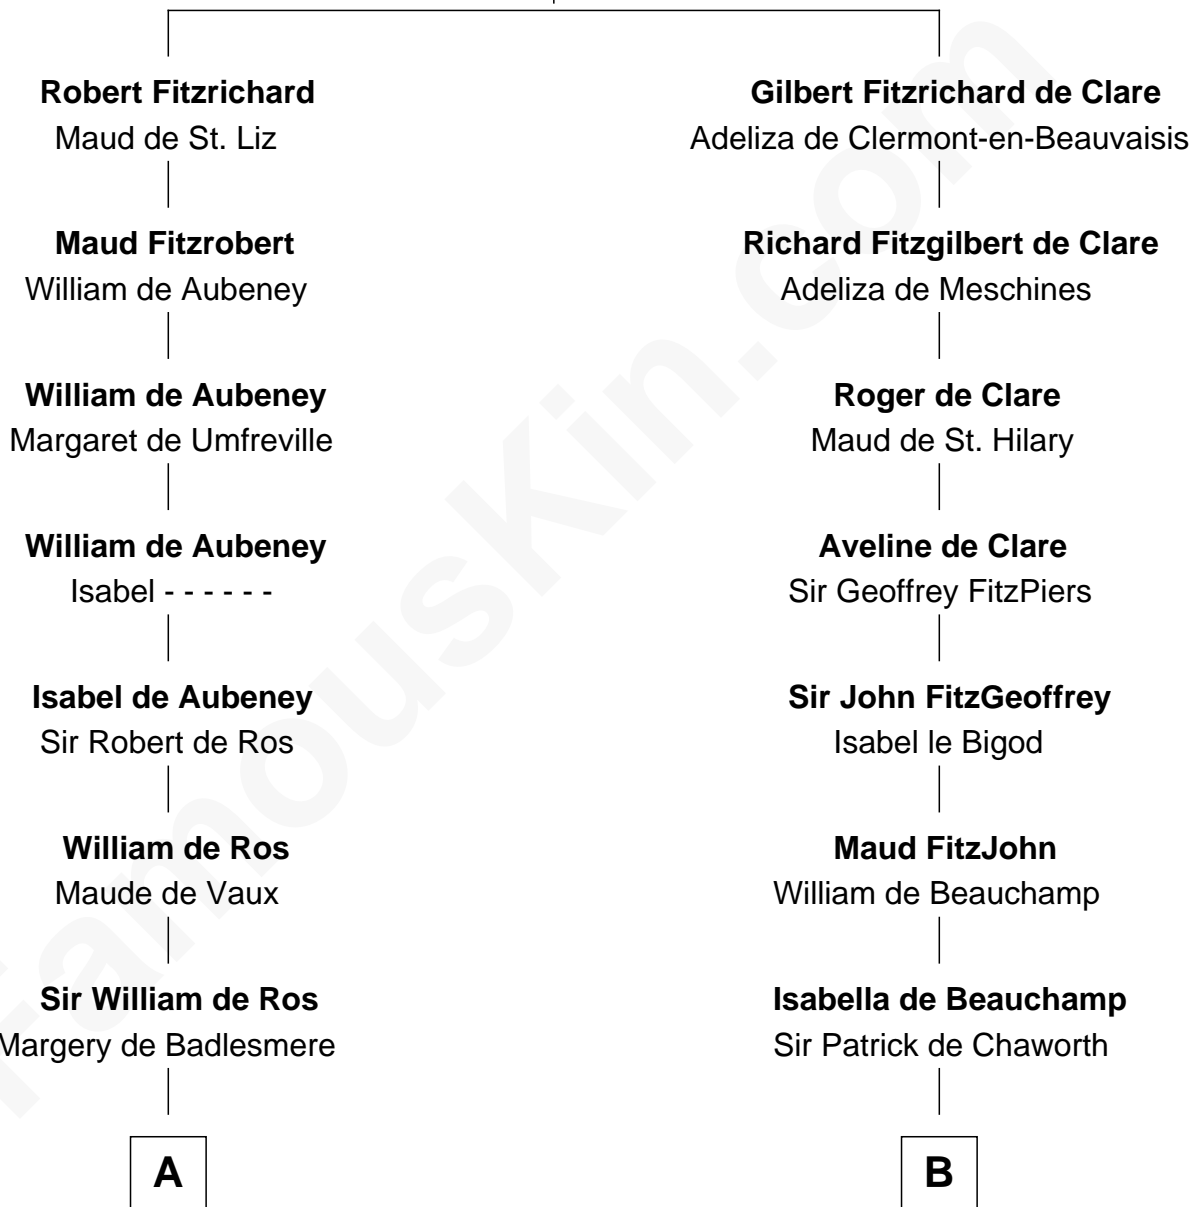

FamousKin.com
Relationship Chart of
William Henry Harrison
9th U.S. President

14th cousin 7 times removed of
King Henry VIII
King of England

Richard Fitzgilbert
 Rohese Giffard

C

Benjamin Harrison

Hannah Churchill

Benjamin Harrison

Elizabeth Burwell

Benjamin Harrison

Anne Carter

Benjamin Harrison

Elizabeth Bassett

William Henry Harrison

9th U.S. President