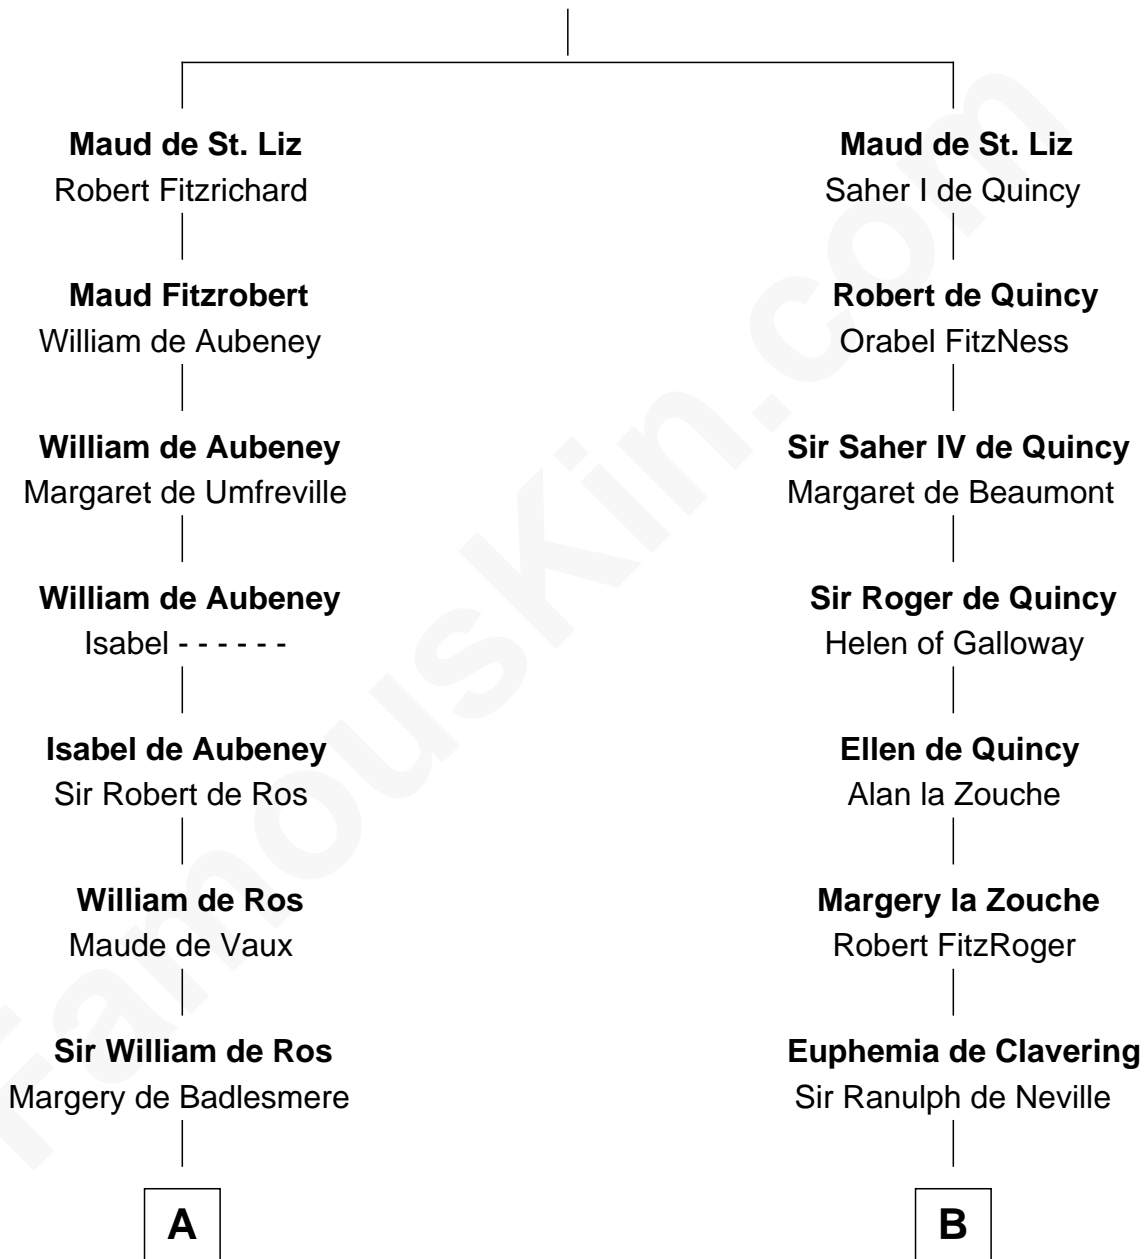

FamousKin.com
Relationship Chart of
William Henry Harrison
9th U.S. President

13th cousin 8 times removed of
King Henry VIII
King of England

Simon I de St. Liz
Maud of Northumberland

C

Benjamin Harrison

Hannah Churchill

Benjamin Harrison

Elizabeth Burwell

Benjamin Harrison

Anne Carter

Benjamin Harrison

Elizabeth Bassett

William Henry Harrison

9th U.S. President