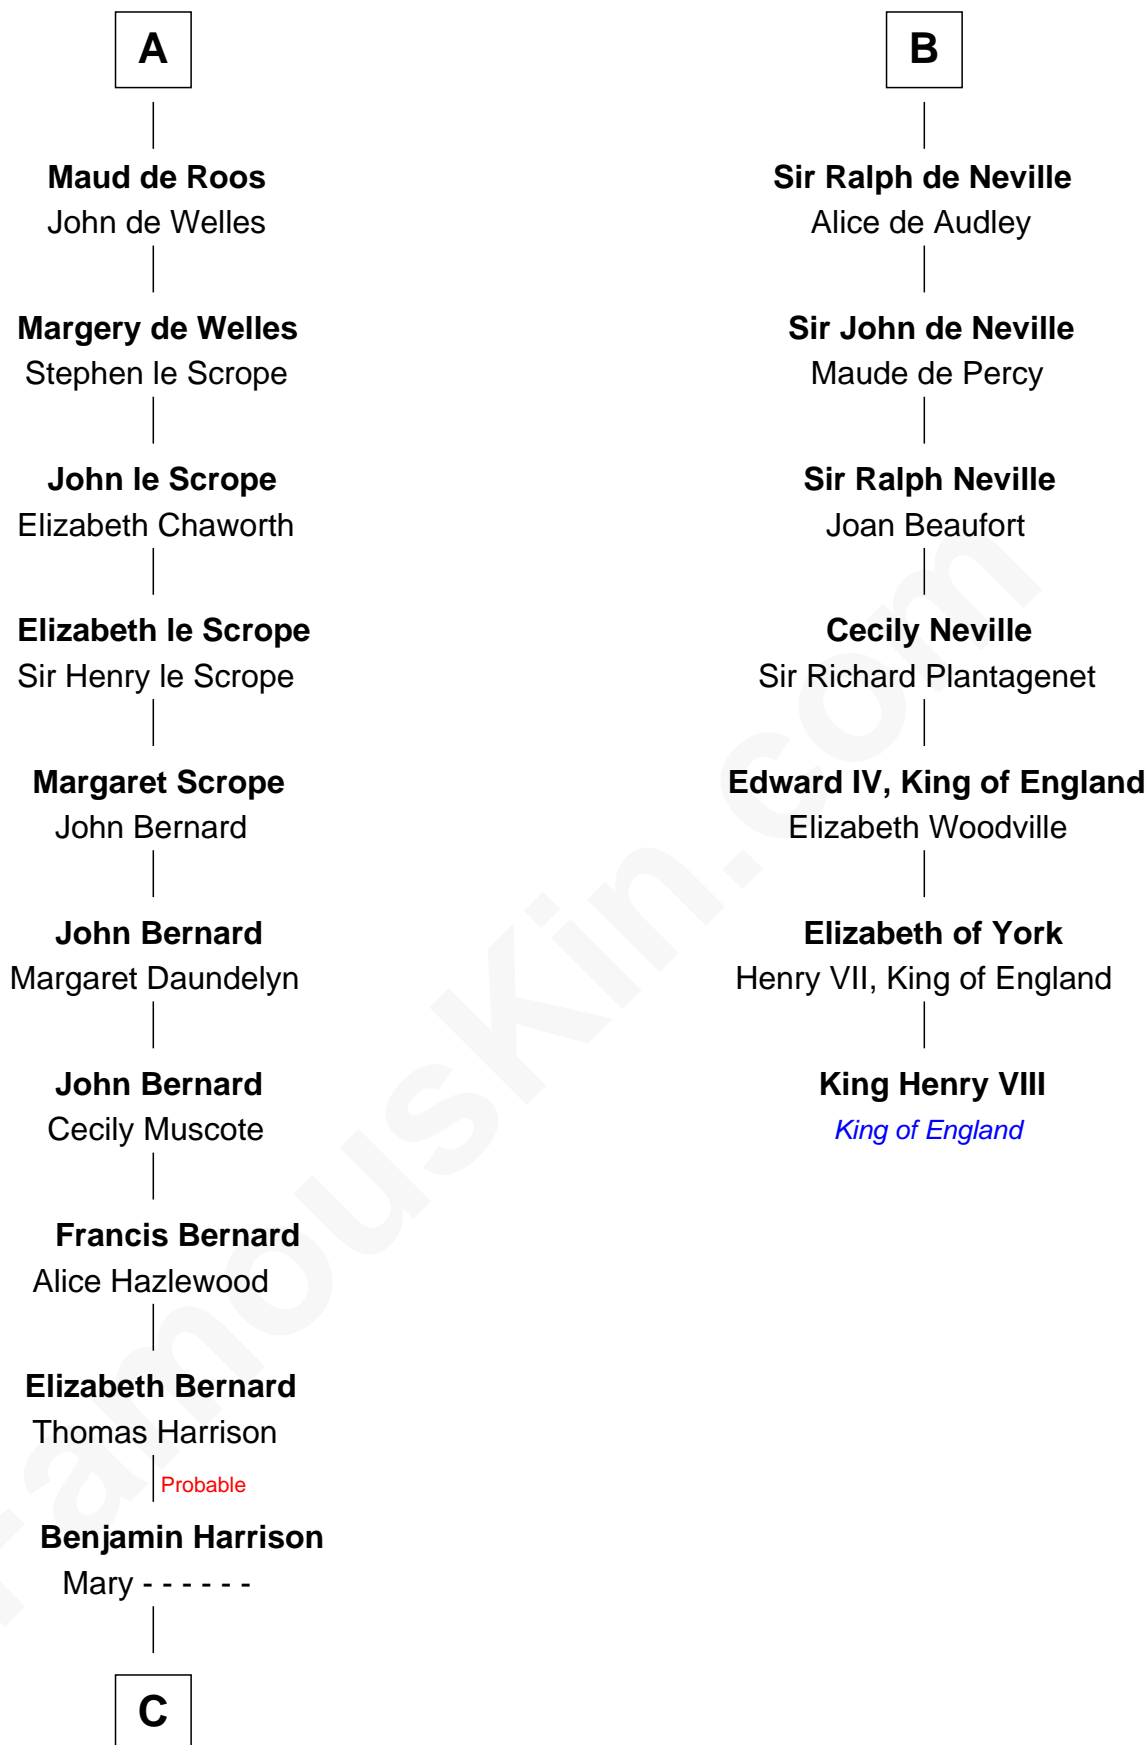

FamousKin.com
Relationship Chart of
William Henry Harrison
9th U.S. President

13th cousin 8 times removed of
King Henry VIII
King of England

Simon I de St. Liz
Maud of Northumberland

C

Benjamin Harrison

Hannah Churchill

Benjamin Harrison

Elizabeth Burwell

Benjamin Harrison

Anne Carter

Benjamin Harrison

Elizabeth Bassett

William Henry Harrison

9th U.S. President