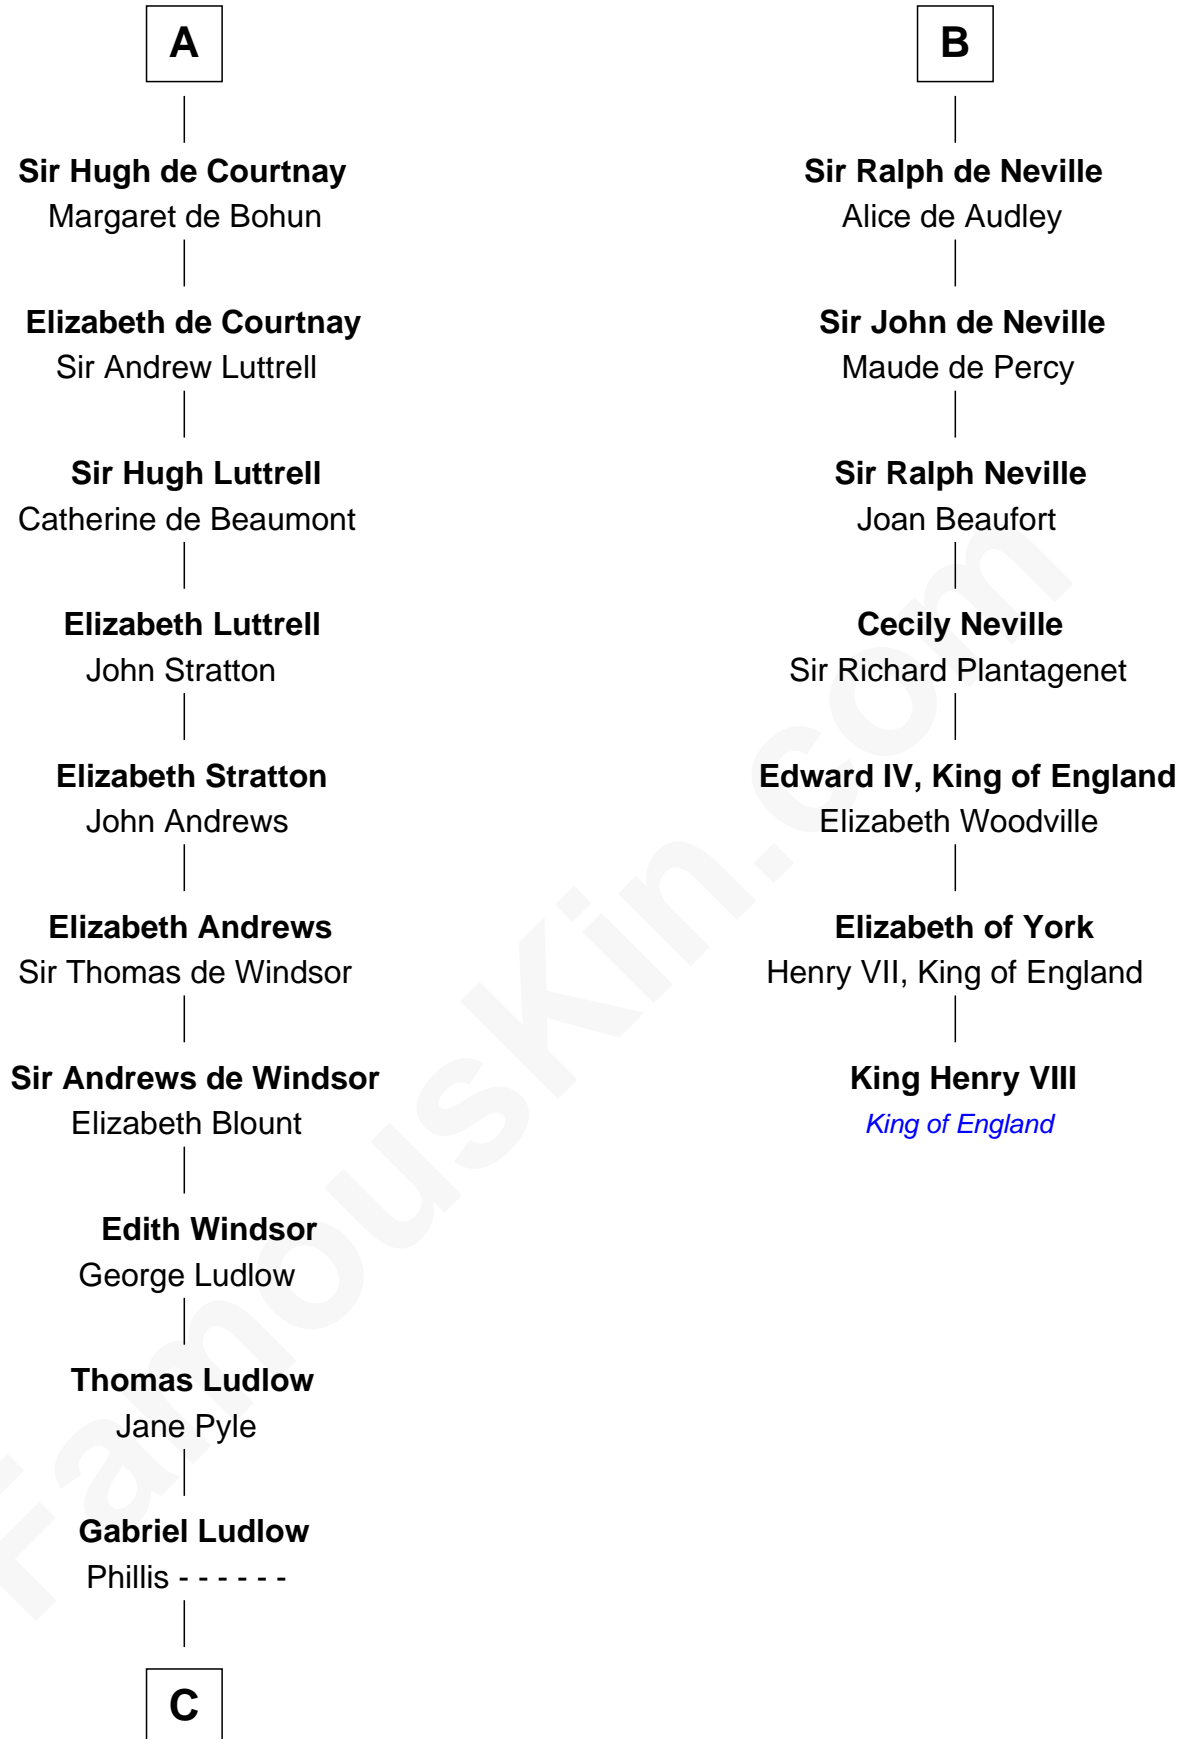

**FamousKin.com**  
**Relationship Chart of**  
**William Henry Harrison**  
*9th U.S. President*

13th cousin 8 times removed of

**King Henry VIII**  
*King of England*

**Ralph de Gael**

-----

**C**

**Sarah Ludlow**  
Col. John Carter

**Col. Robert Carter**  
Elizabeth Landon

**Anne Carter**  
Benjamin Harrison

**Benjamin Harrison**  
Elizabeth Bassett

**William Henry Harrison**  
*9th U.S. President*

FamousKin.com