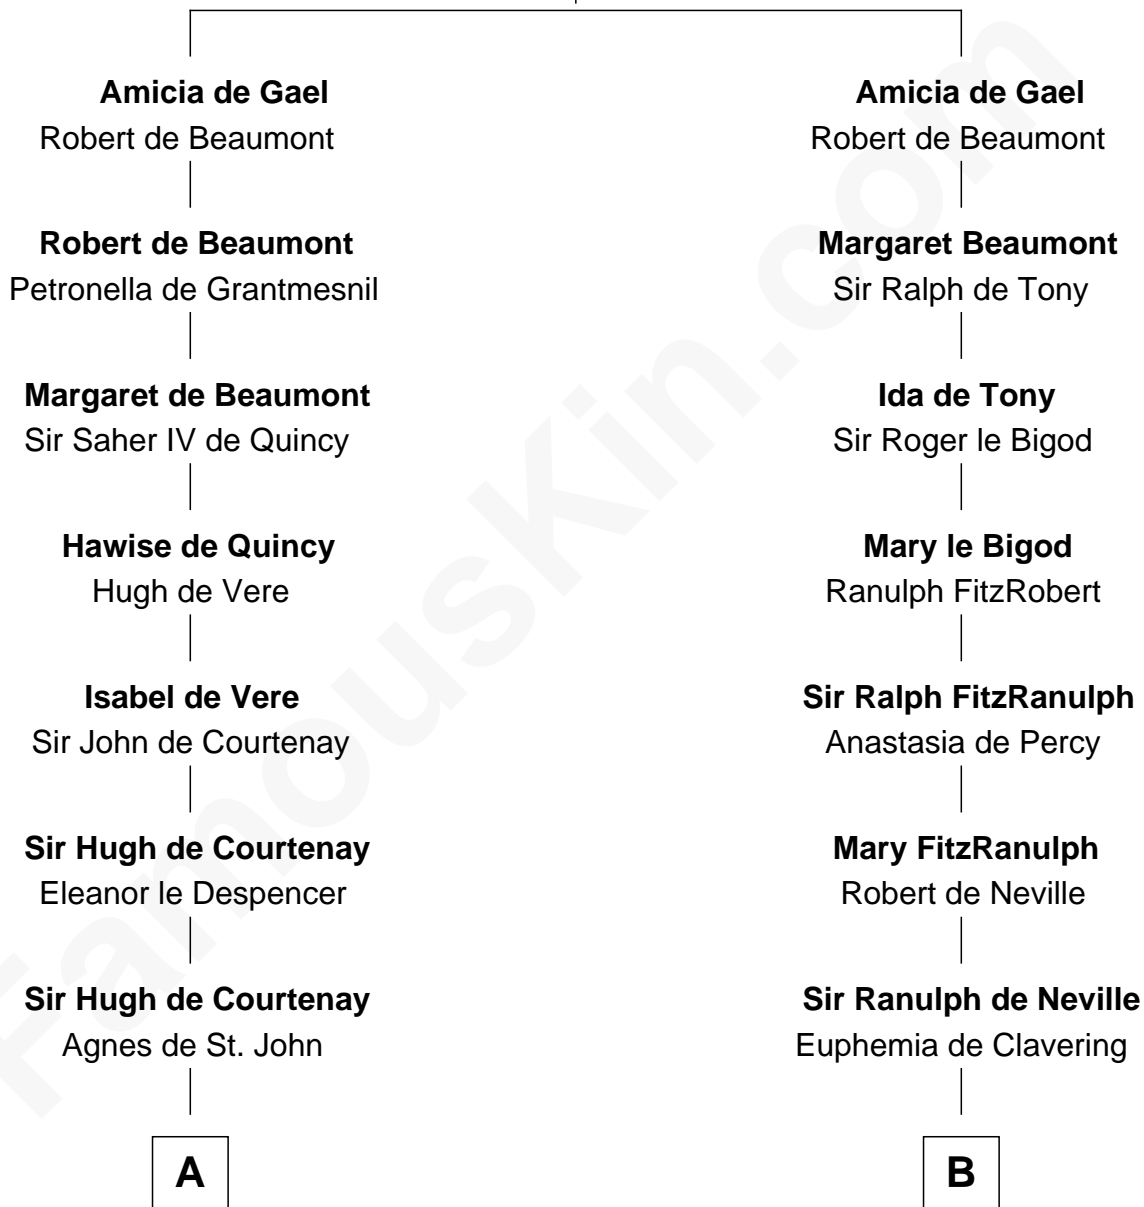

**FamousKin.com**  
**Relationship Chart of**  
**William Henry Harrison**  
*9th U.S. President*

13th cousin 8 times removed of

**King Henry VIII**  
*King of England*

**Ralph de Gael**

-----

**C**

**Sarah Ludlow**  
Col. John Carter

**Col. Robert Carter**  
Elizabeth Landon

**Anne Carter**  
Benjamin Harrison

**Benjamin Harrison**  
Elizabeth Bassett

**William Henry Harrison**  
*9th U.S. President*

FamousKin.com