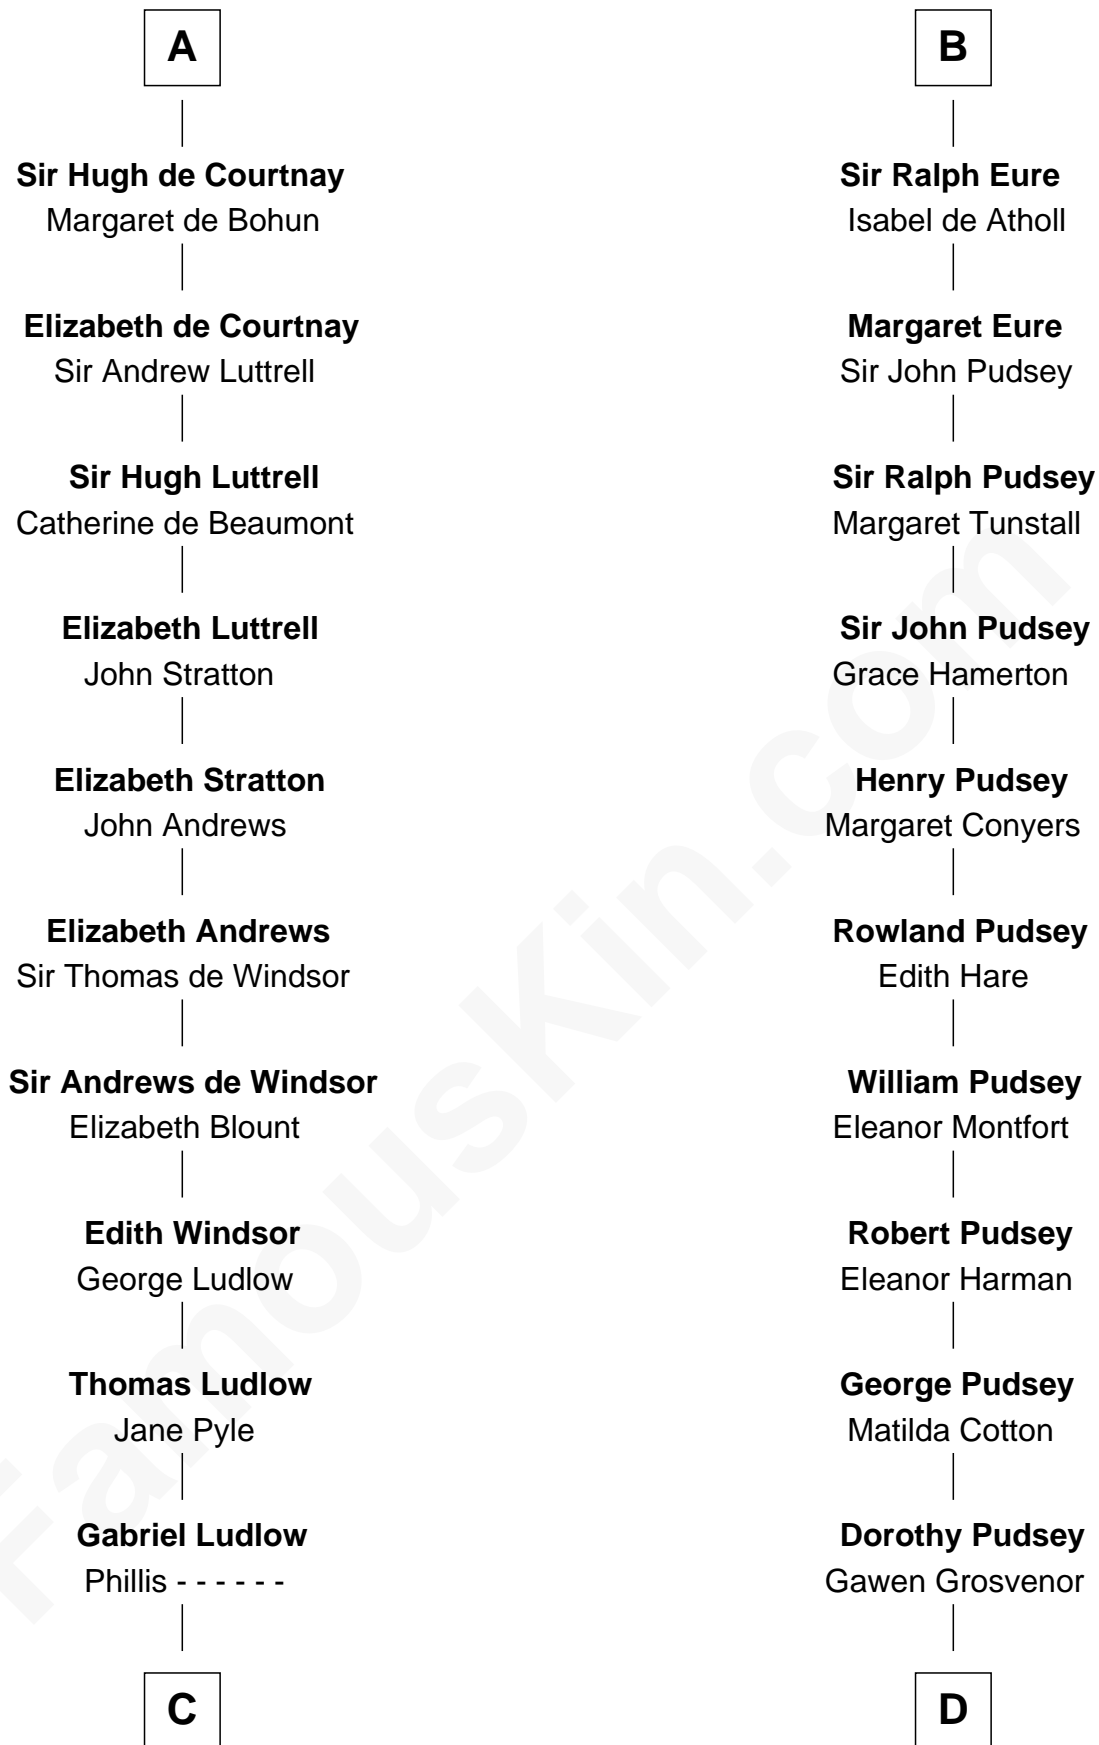

## Relationship Chart of

### William Henry Harrison

9th U.S. President

21st cousin of

### Francis Lightfoot Lee

Signer of the Declaration of Independence

**C**

**Sarah Ludlow**  
Col. John Carter

**Col. Robert Carter**  
Elizabeth Landon

**Anne Carter**  
Benjamin Harrison

**Benjamin Harrison**  
Elizabeth Bassett