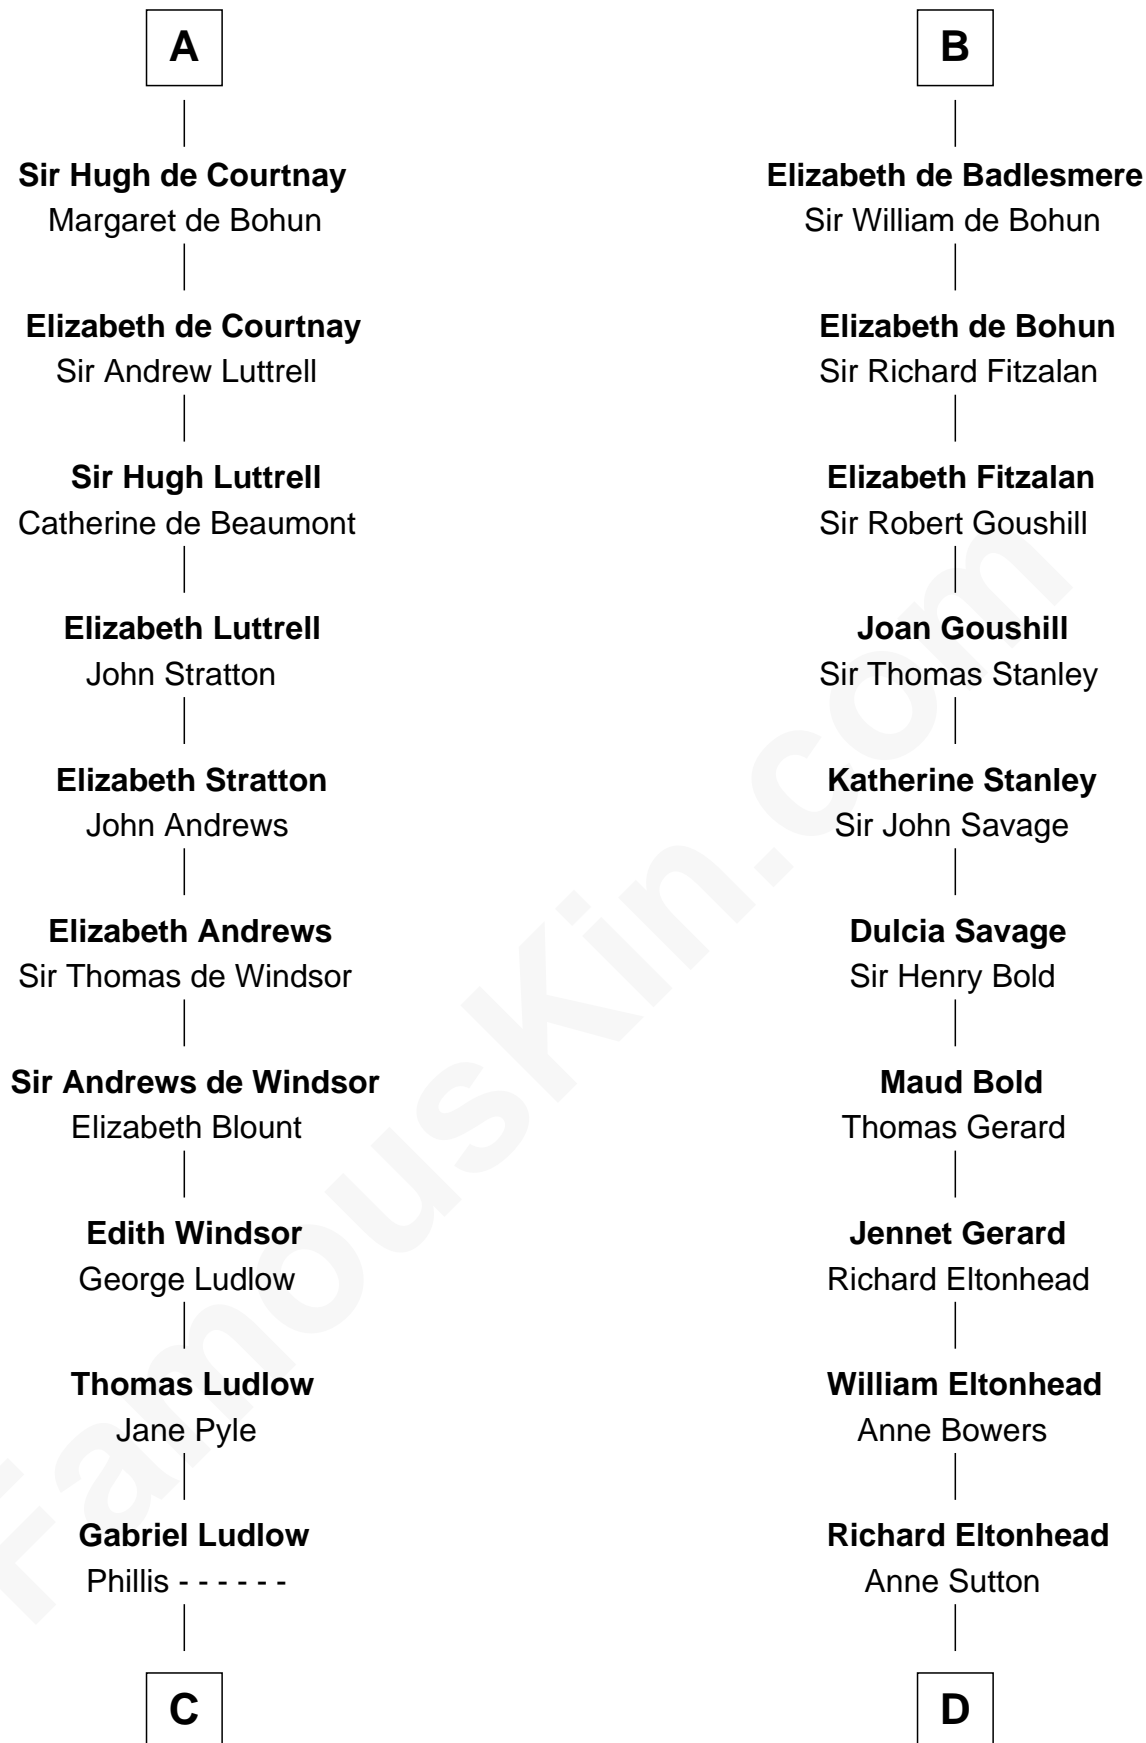

FamousKin.com
Relationship Chart of
William Henry Harrison
9th U.S. President

20th cousin 1 time removed of
Francis Lightfoot Lee
Signer of the Declaration of Independence

Ralph de Gael

C

Sarah Ludlow
Col. John Carter

Col. Robert Carter
Elizabeth Landon

Anne Carter
Benjamin Harrison

Benjamin Harrison
Elizabeth Bassett

William Henry Harrison
9th U.S. President

D

Alice Eltonhead
Henry Corbin

Laetitia Corbin
Richard Lee

Gov. Thomas Lee
Hannah Ludwell