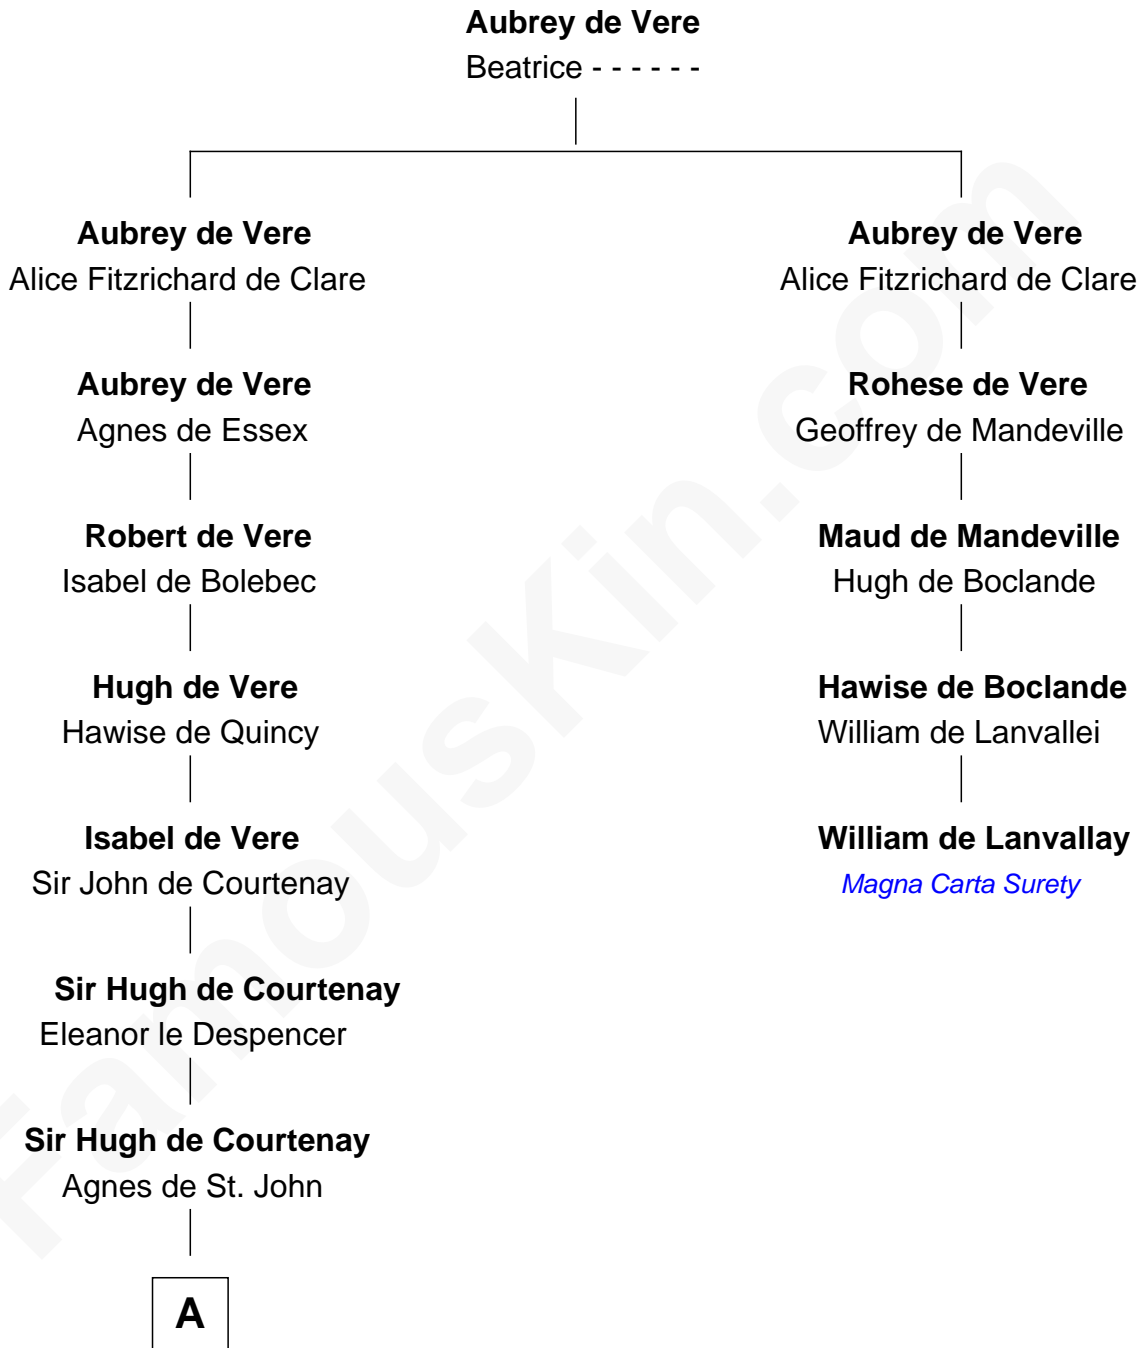

FamousKin.com Relationship Chart of

William Henry Harrison

9th U.S. President

4th cousin 17 times removed of

William de Lanvallay

Magna Carta Surety

B

—
Sarah Ludlow
Col. John Carter

—
Col. Robert Carter
Elizabeth Landon

—
Anne Carter
Benjamin Harrison

—
Benjamin Harrison
Elizabeth Bassett

—
William Henry Harrison
9th U.S. President