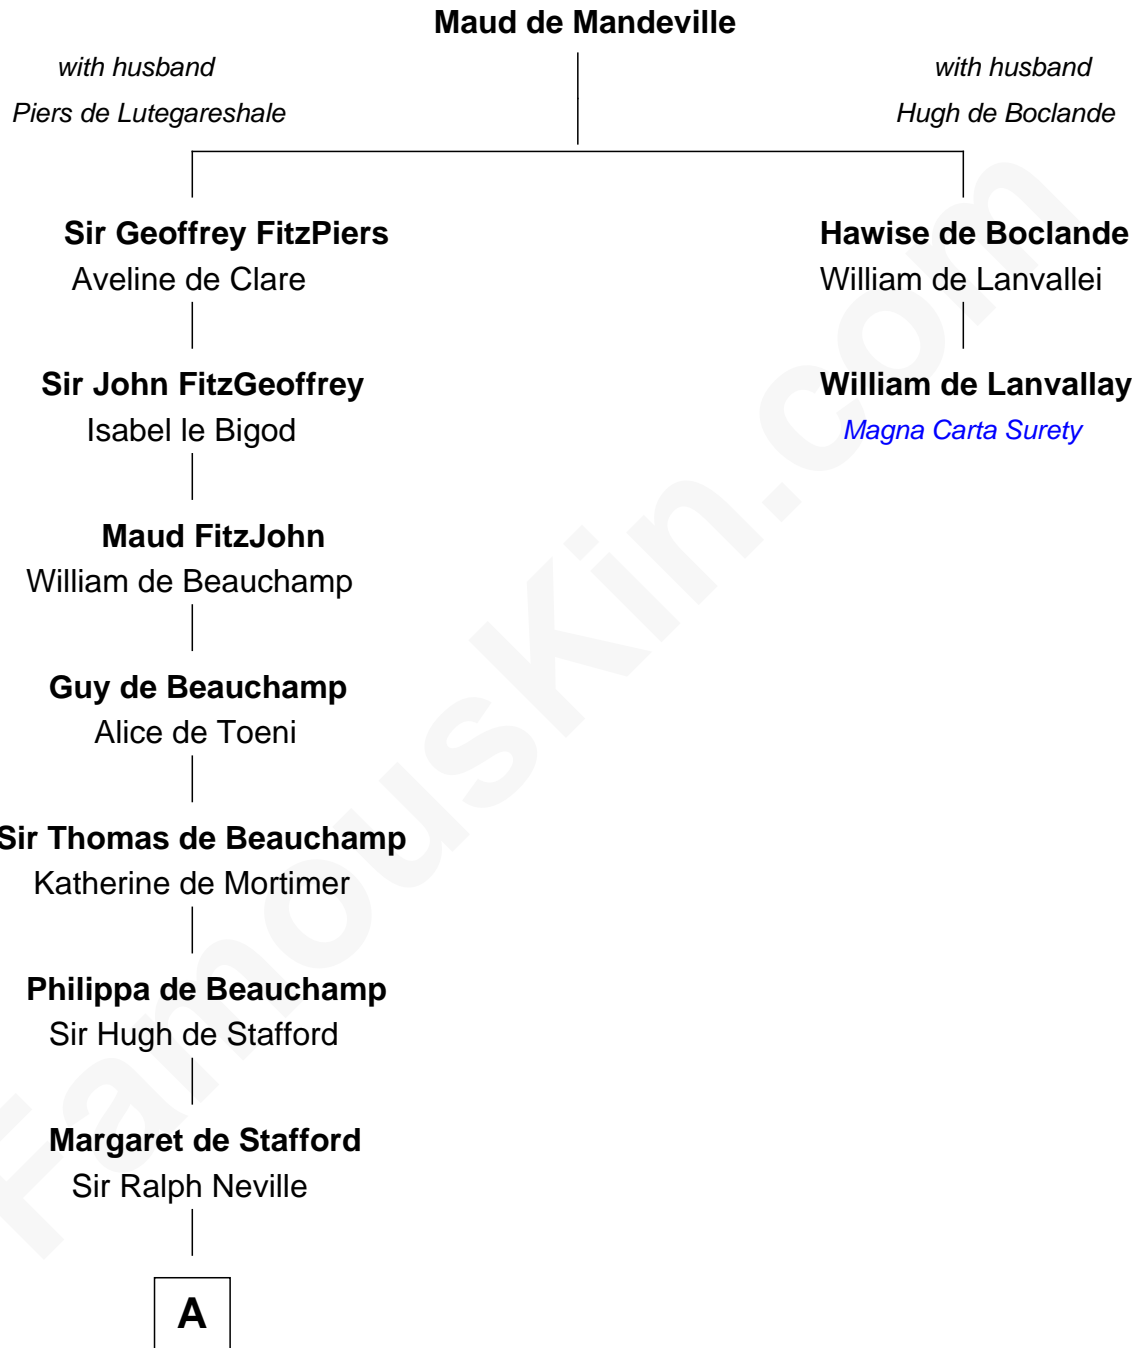

# FamousKin.com Relationship Chart of

**William Henry Harrison**

*9th U.S. President*

1st cousin 18 times removed of

**William de Lanvallay**

*Magna Carta Surety*

**A**

**Margaret de Neville**

Sir Richard Scrope

**Sir Henry le Scrope**

Elizabeth le Scrope

**Margaret Scrope**

John Bernard

**John Bernard**

Margaret Daundelyn

**John Bernard**

Cecily Muscote

**Francis Bernard**

Alice Hazlewood

**Elizabeth Bernard**

Thomas Harrison

Probable

**Benjamin Harrison**

Mary - - - - -