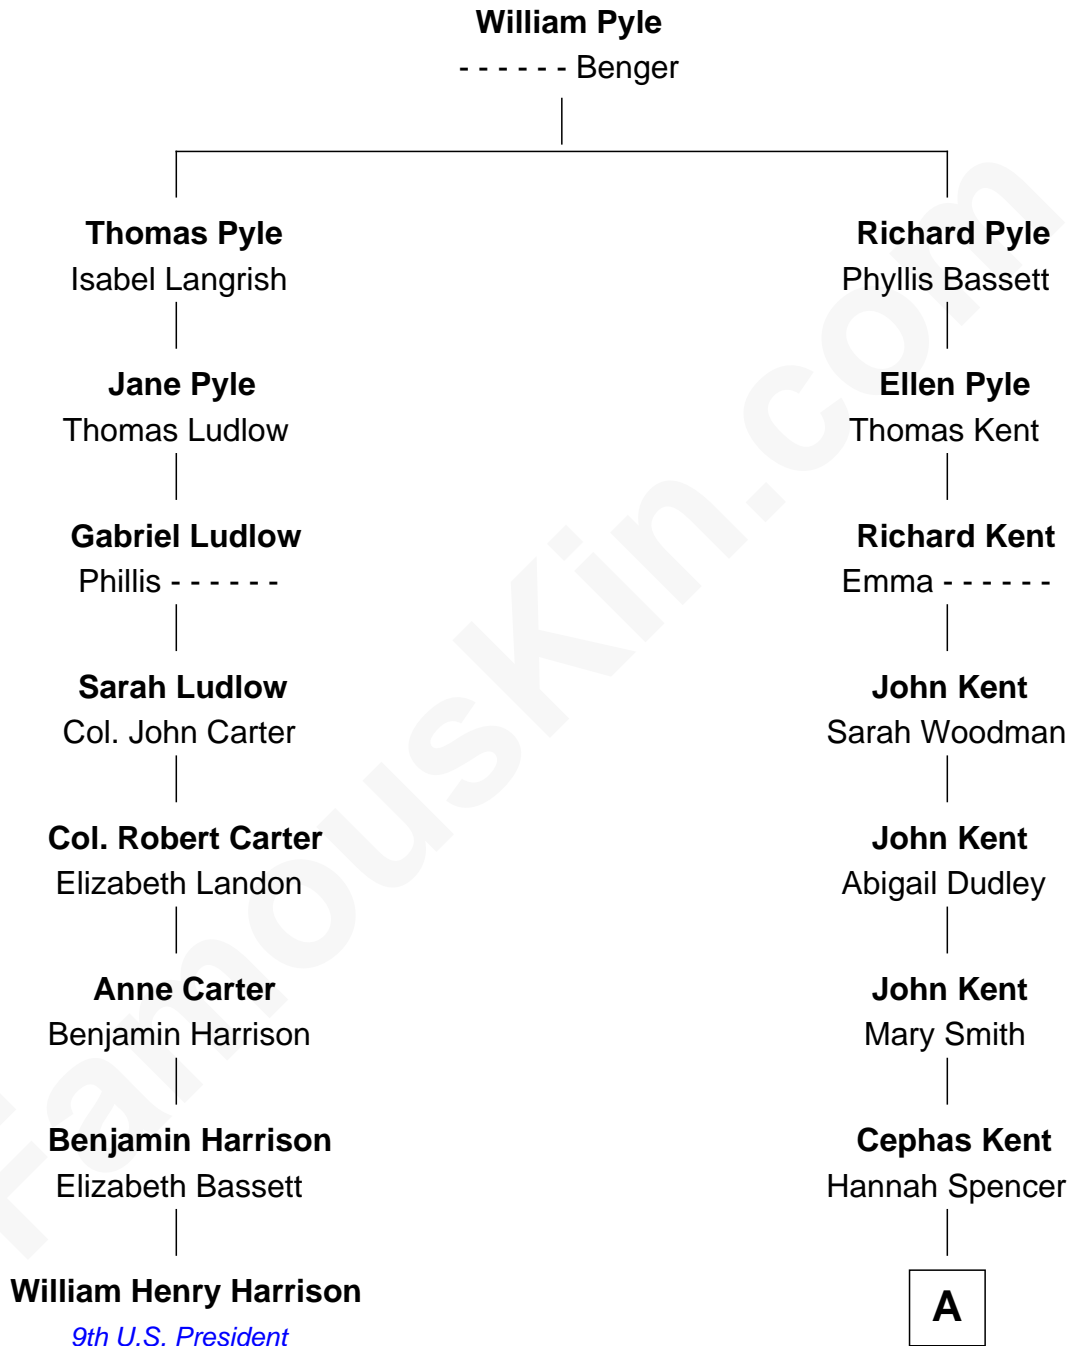

FamousKin.com
Relationship Chart of
William Henry Harrison
9th U.S. President

7th cousin 7 times removed of

Amy Adams
Movie Actress

A

—
Cephas Kent

Lydia Sheldon

—
Lucinda Kent

Reuben Farnsworth

—
Louisa Caroline Farnsworth

Austin Shipp

—
Dr. Milford Bard Shipp

Ellis Reynolds

—
Olea Shipp

John Hyrum Hill

—
Olea Lorraine Hill

Frank Ralph Adams