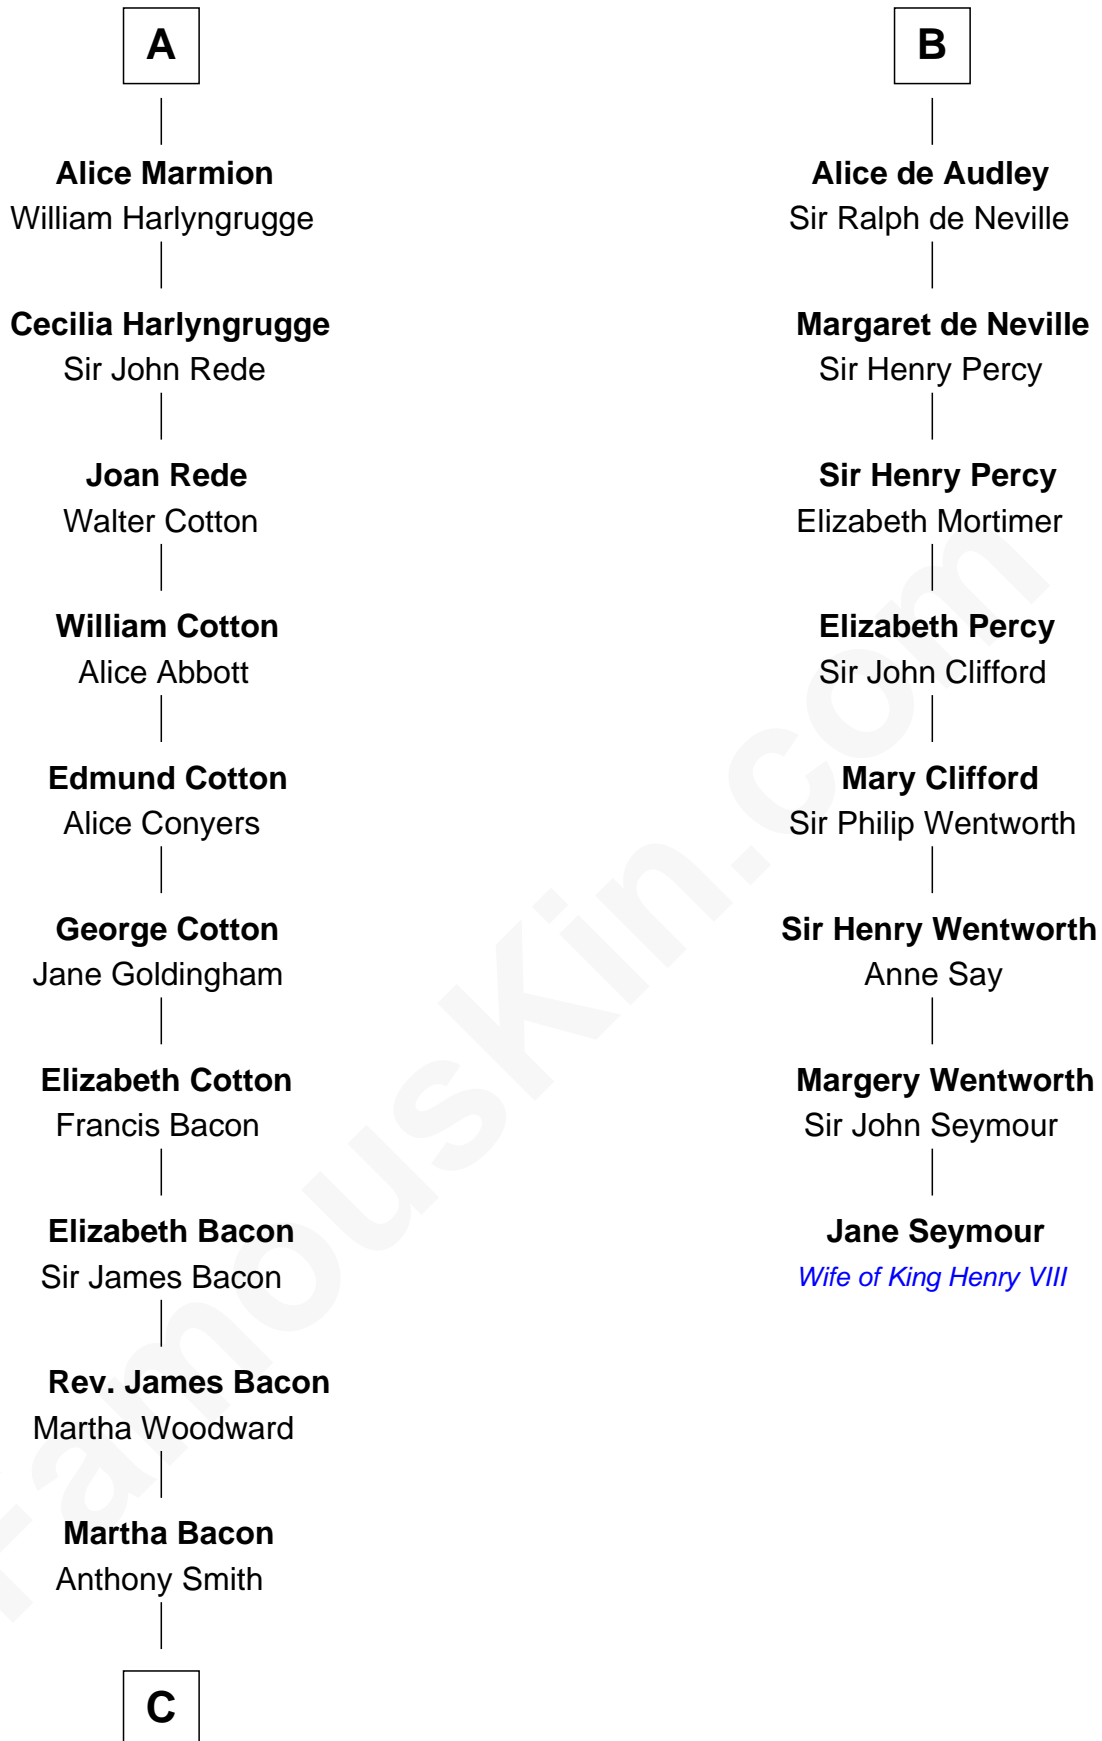

FamousKin.com
Relationship Chart of
William Henry Harrison
9th U.S. President

14th cousin 7 times removed of
Jane Seymour
3rd Wife of King Henry VIII

FamousKin.com