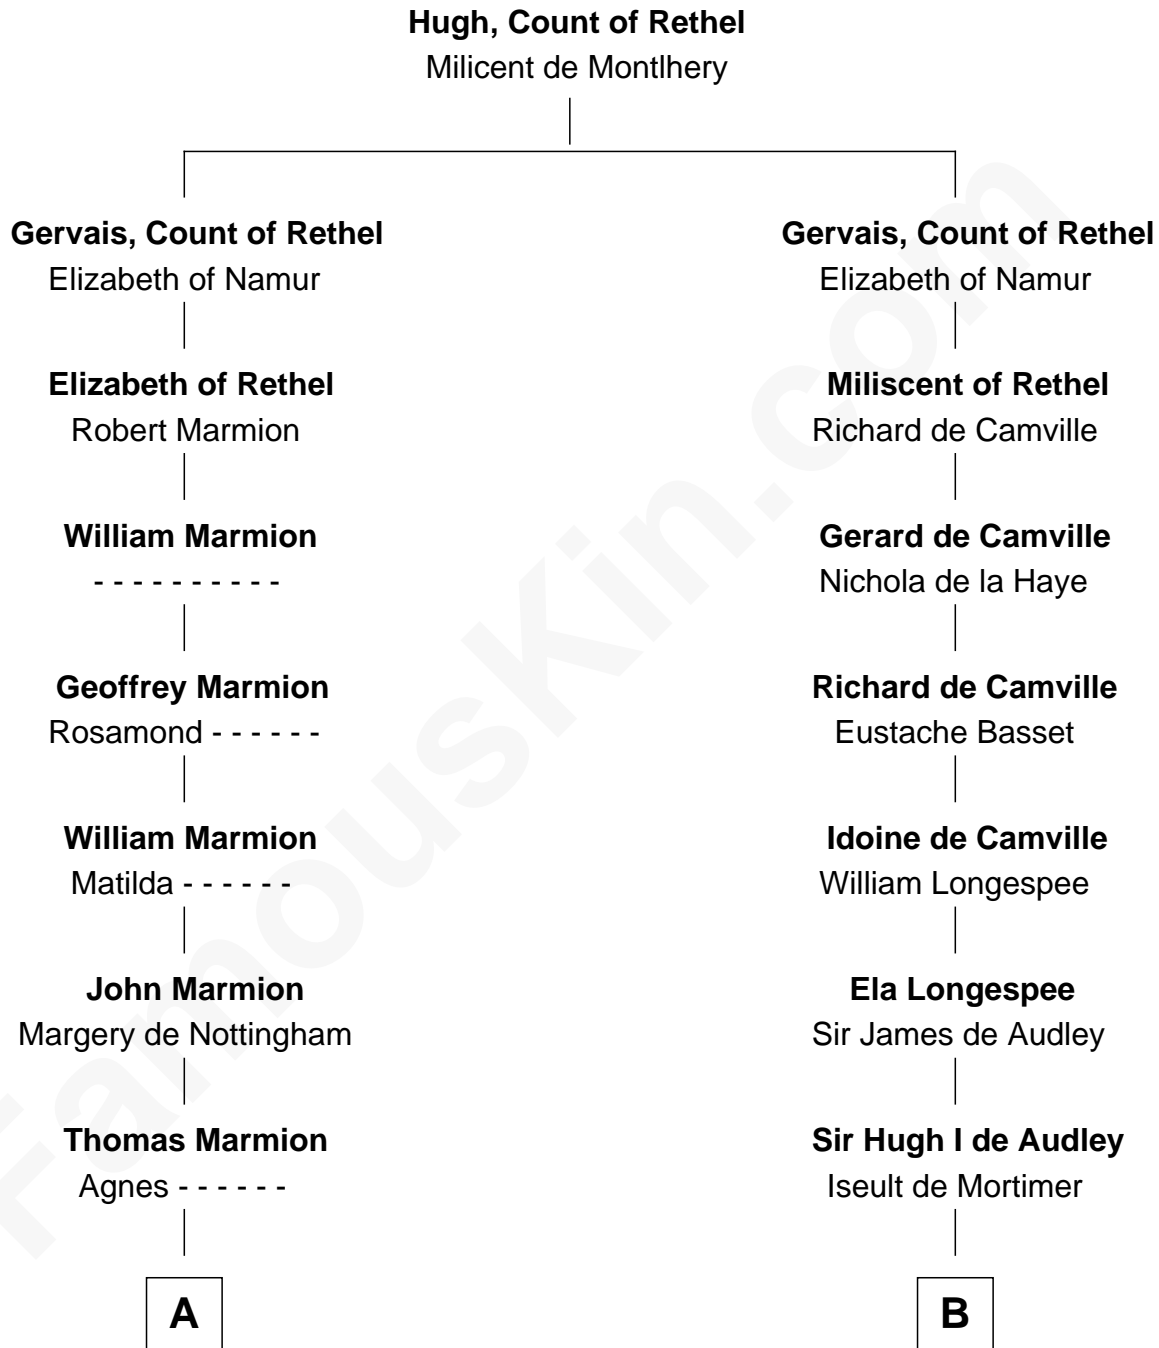

FamousKin.com
Relationship Chart of
William Henry Harrison
9th U.S. President

14th cousin 7 times removed of
Jane Seymour
3rd Wife of King Henry VIII

FamousKin.com