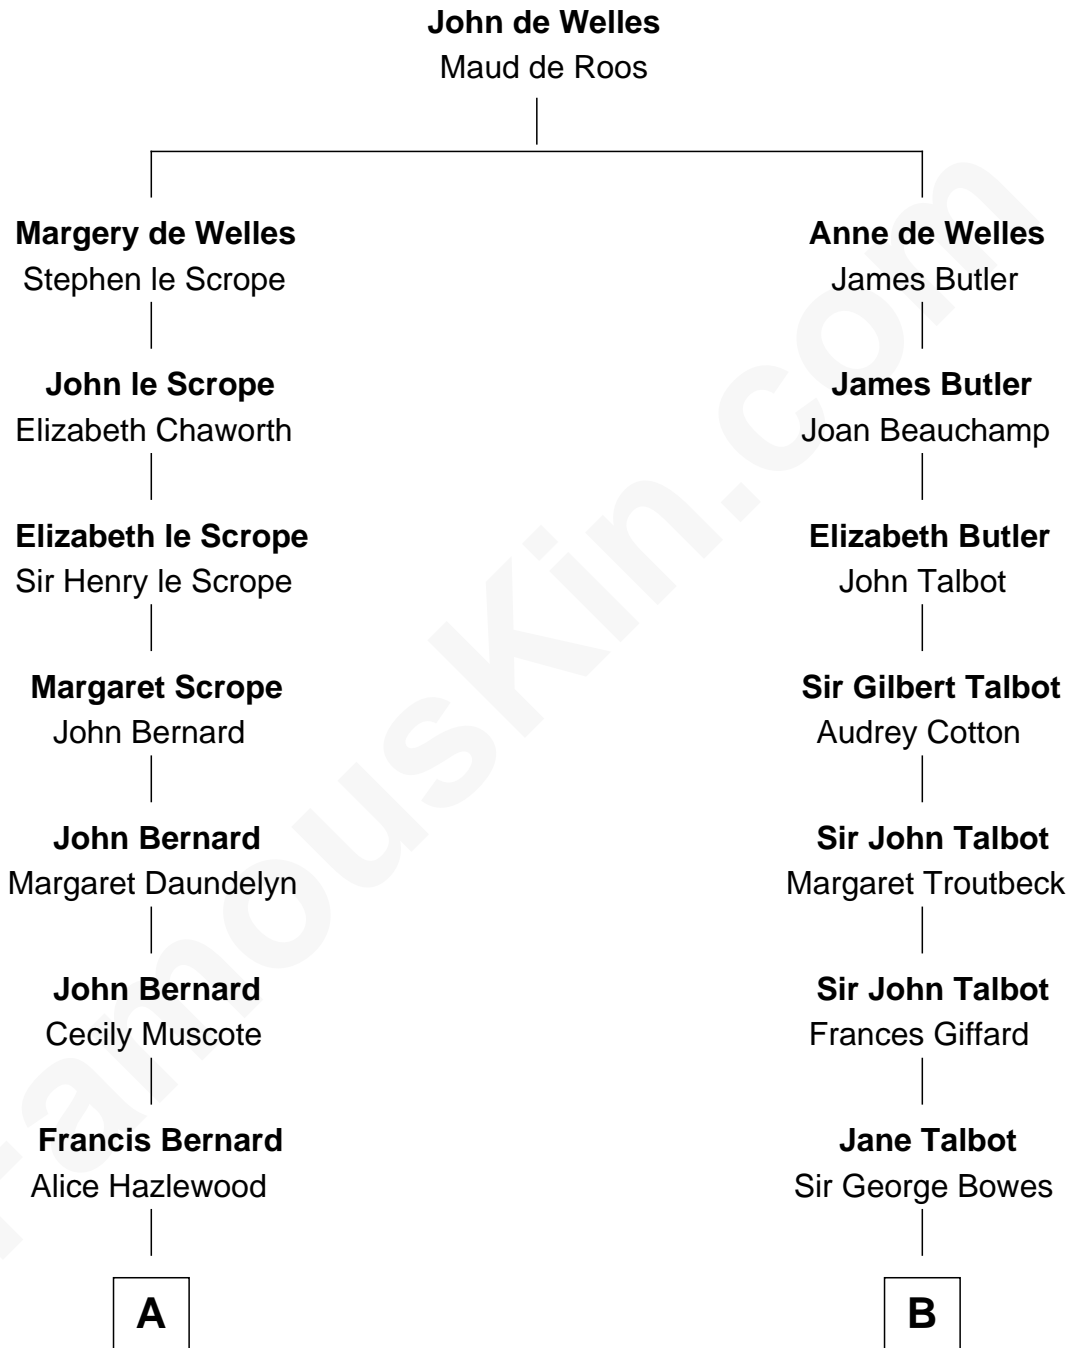

FamousKin.com
Relationship Chart of
William Henry Harrison
9th U.S. President

13th cousin 5 times removed of
Benedict Cumberbatch
Movie, Television and Stage Actor

C

Timothy Carlton Congdon Cumberbatch

Wanda Ventham