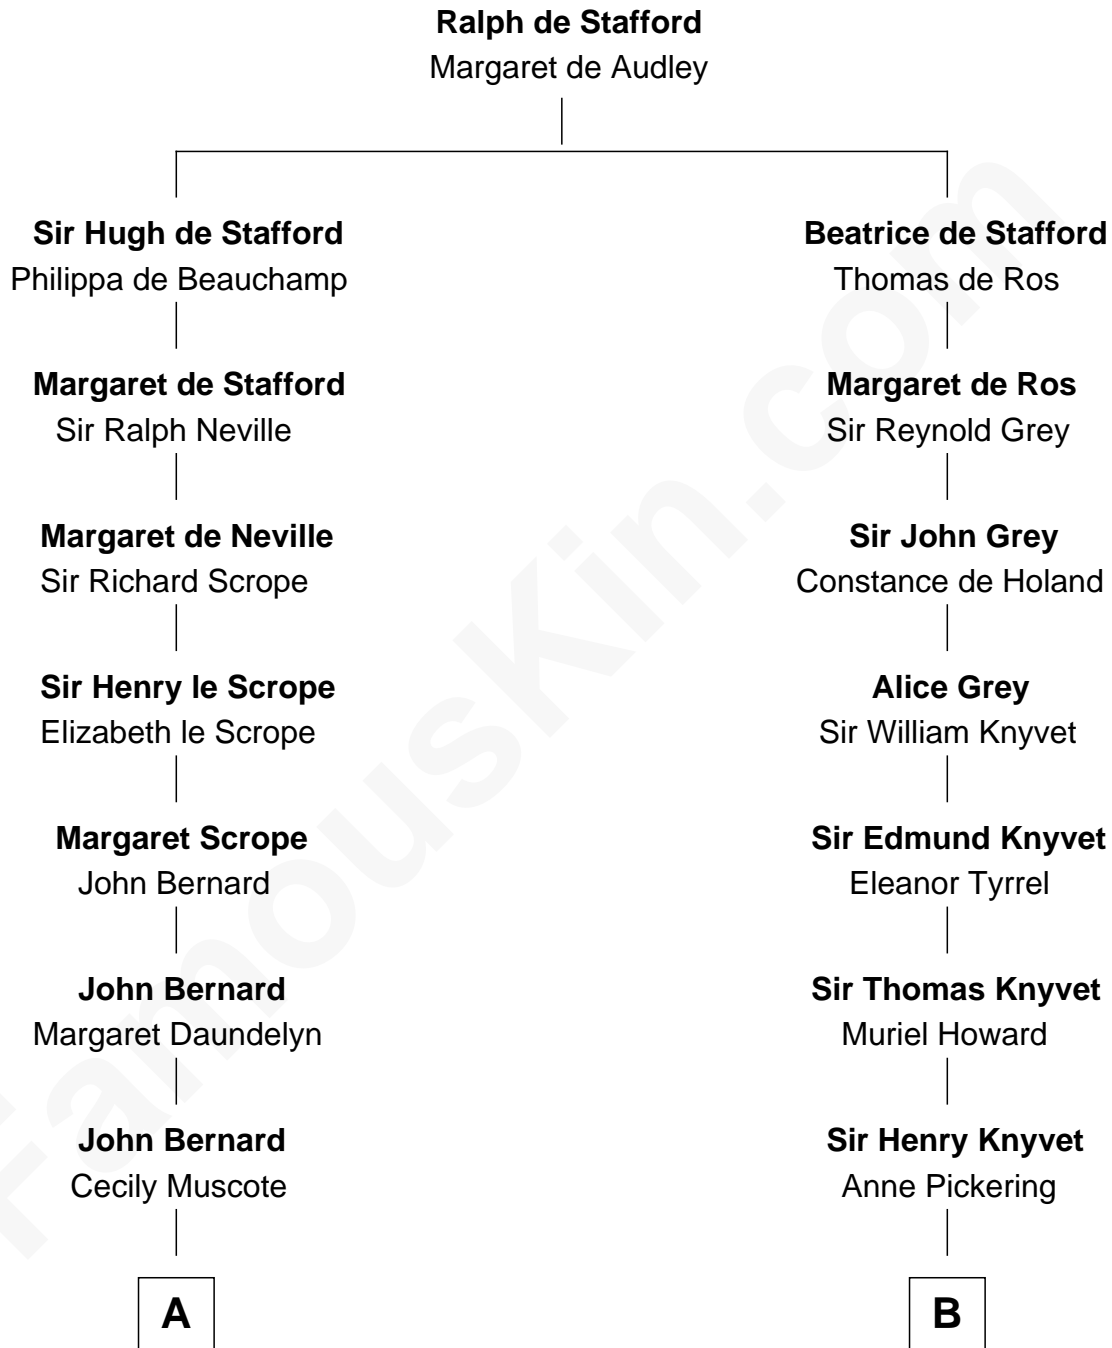

FamousKin.com
Relationship Chart of
William Henry Harrison
9th U.S. President

14th cousin 5 times removed of
Tilda Swinton
Movie Actress

C

Mariora Beatrice Evelyn Rochfort Alers-Hankey

Alan Henry Campbell Swinton

Sir John Swinton

Judith Balfour Killen

Tilda Swinton

Movie Actress