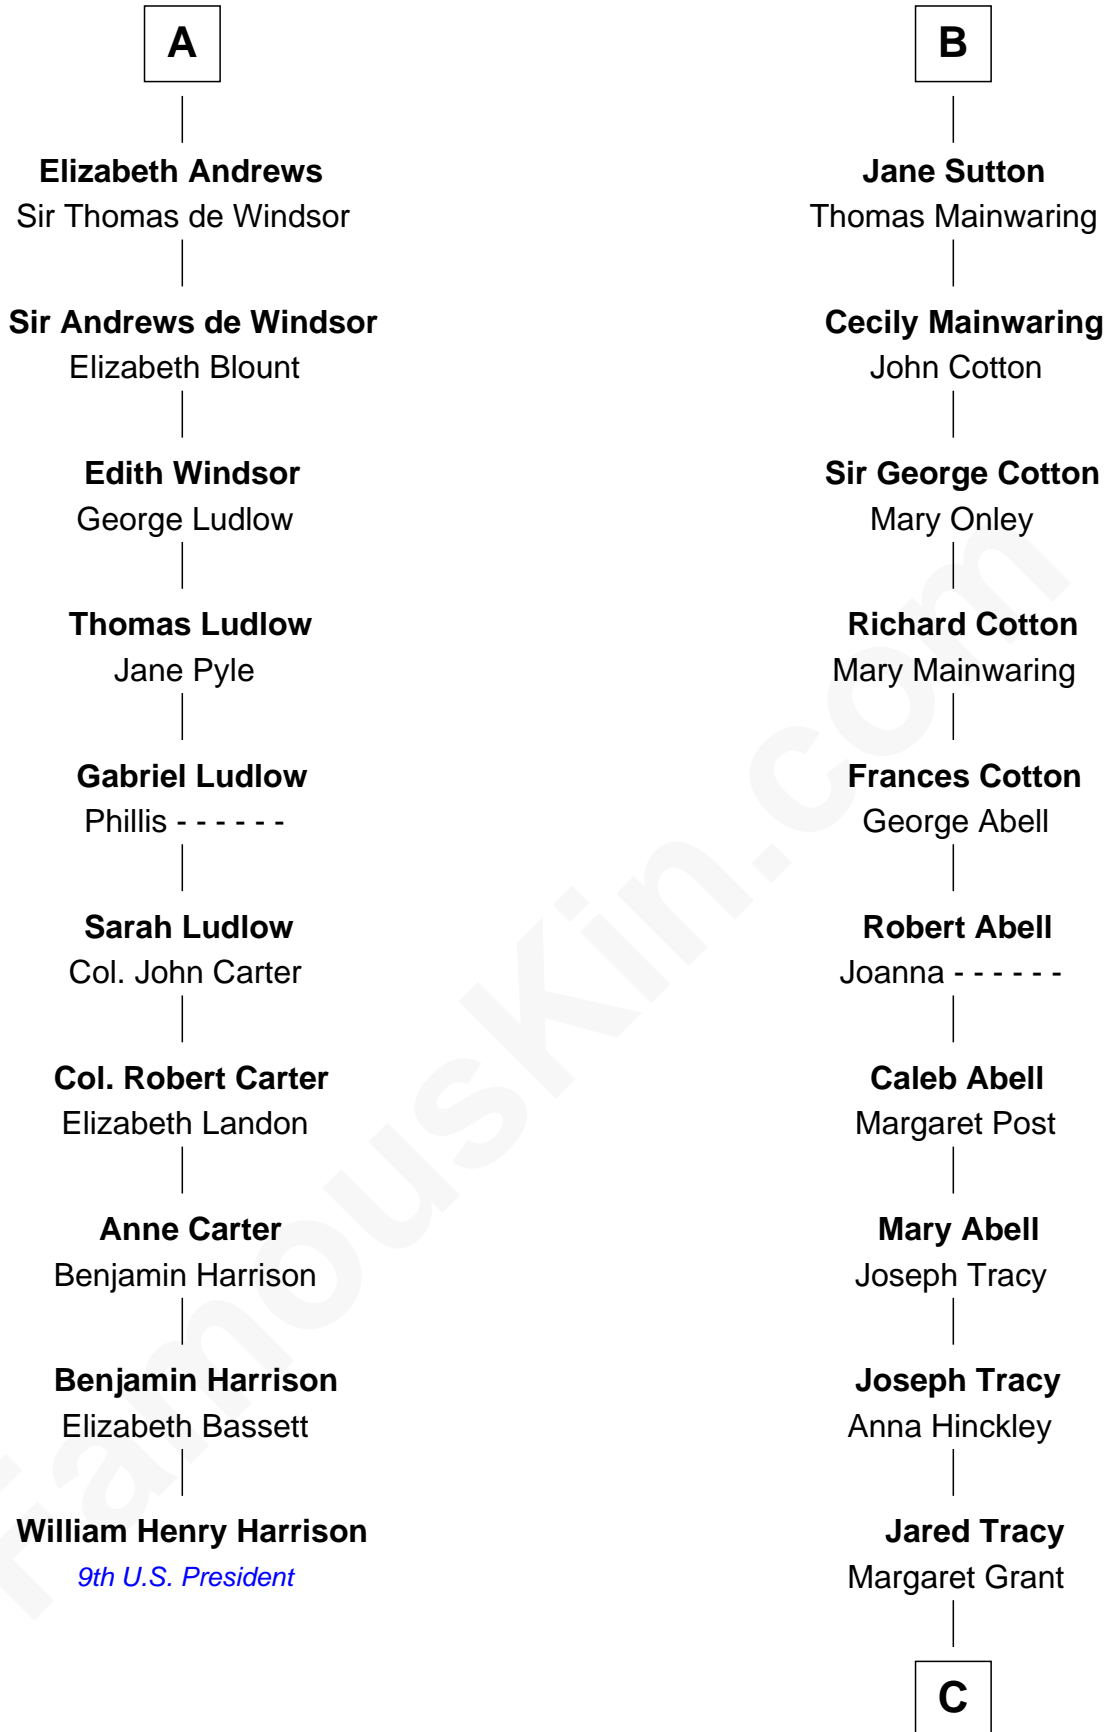

**FamousKin.com**  
**Relationship Chart of**  
**William Henry Harrison**  
*9th U.S. President*

16th cousin 4 times removed of

**J.P. Morgan, Jr.**  
*American Banker and Philanthropist*

**Sir Hugh le Despencer**  
 Aveline Basset

**C**

|  
**William Gedney Tracy**

Rachel Huntington

|  
**Charles F. Tracy**

Louisa Kirkland

|  
**Frances Louisa Tracy**

John Pierpont Morgan

|  
**J.P. Morgan, Jr.**