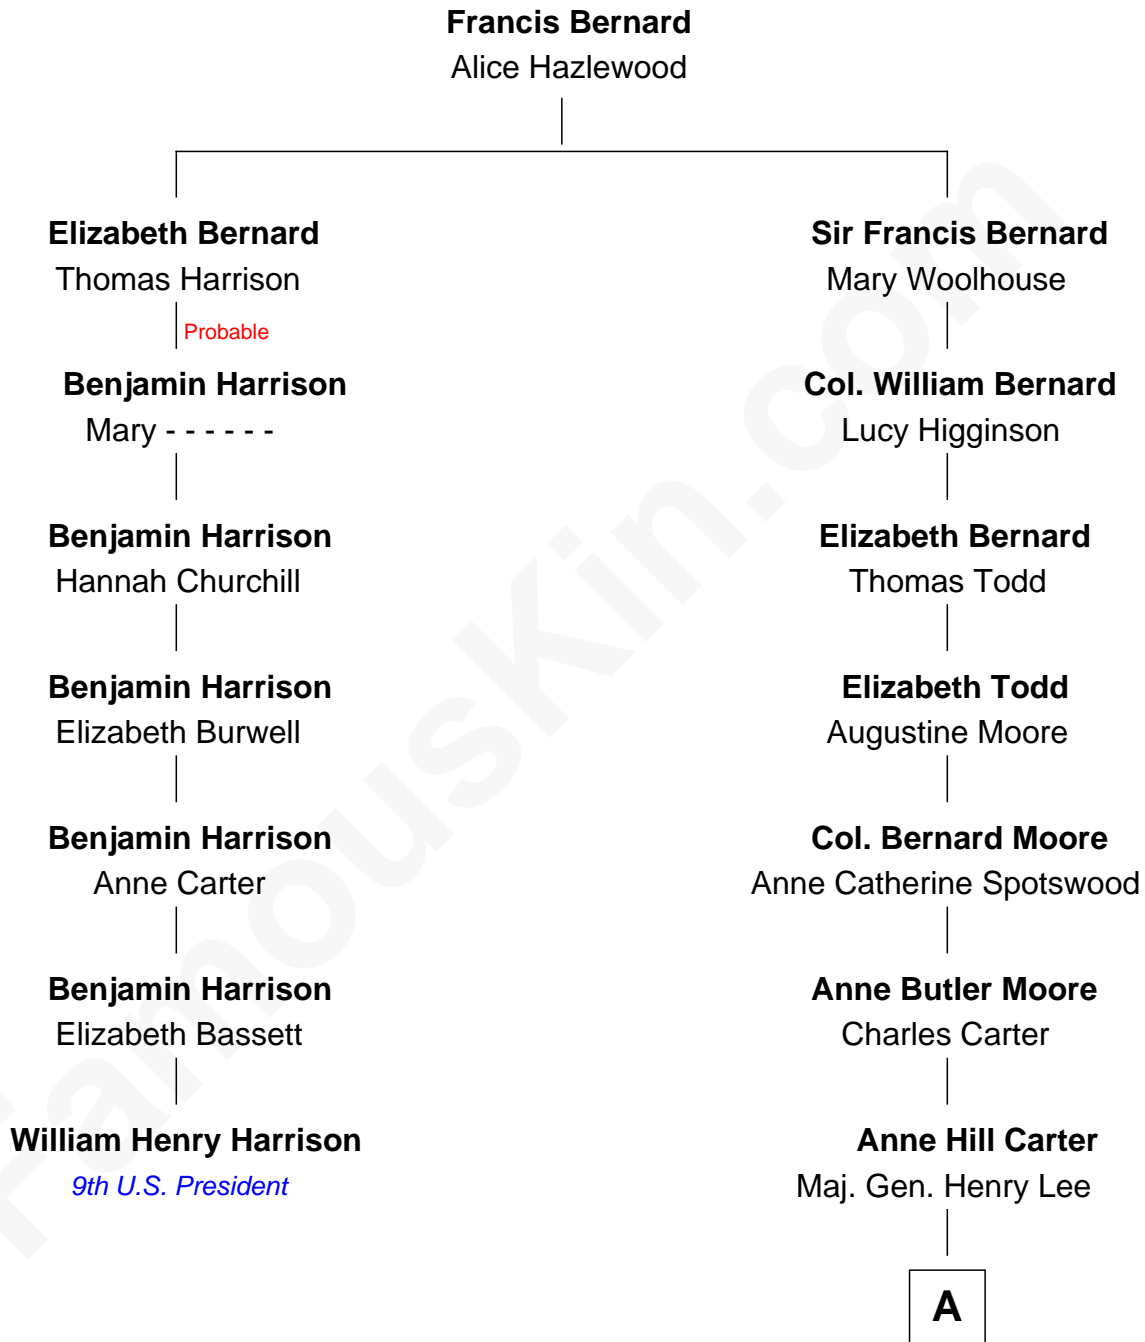

FamousKin.com
Relationship Chart of
William Henry Harrison
9th U.S. President

6th cousin 2 times removed of
Fitzhugh Lee
40th Governor of Virginia

A

|
Sydney Smith Lee

Anna Maria Mason

|
Fitzhugh Lee

40th Governor of Virginia

FamousKin.com