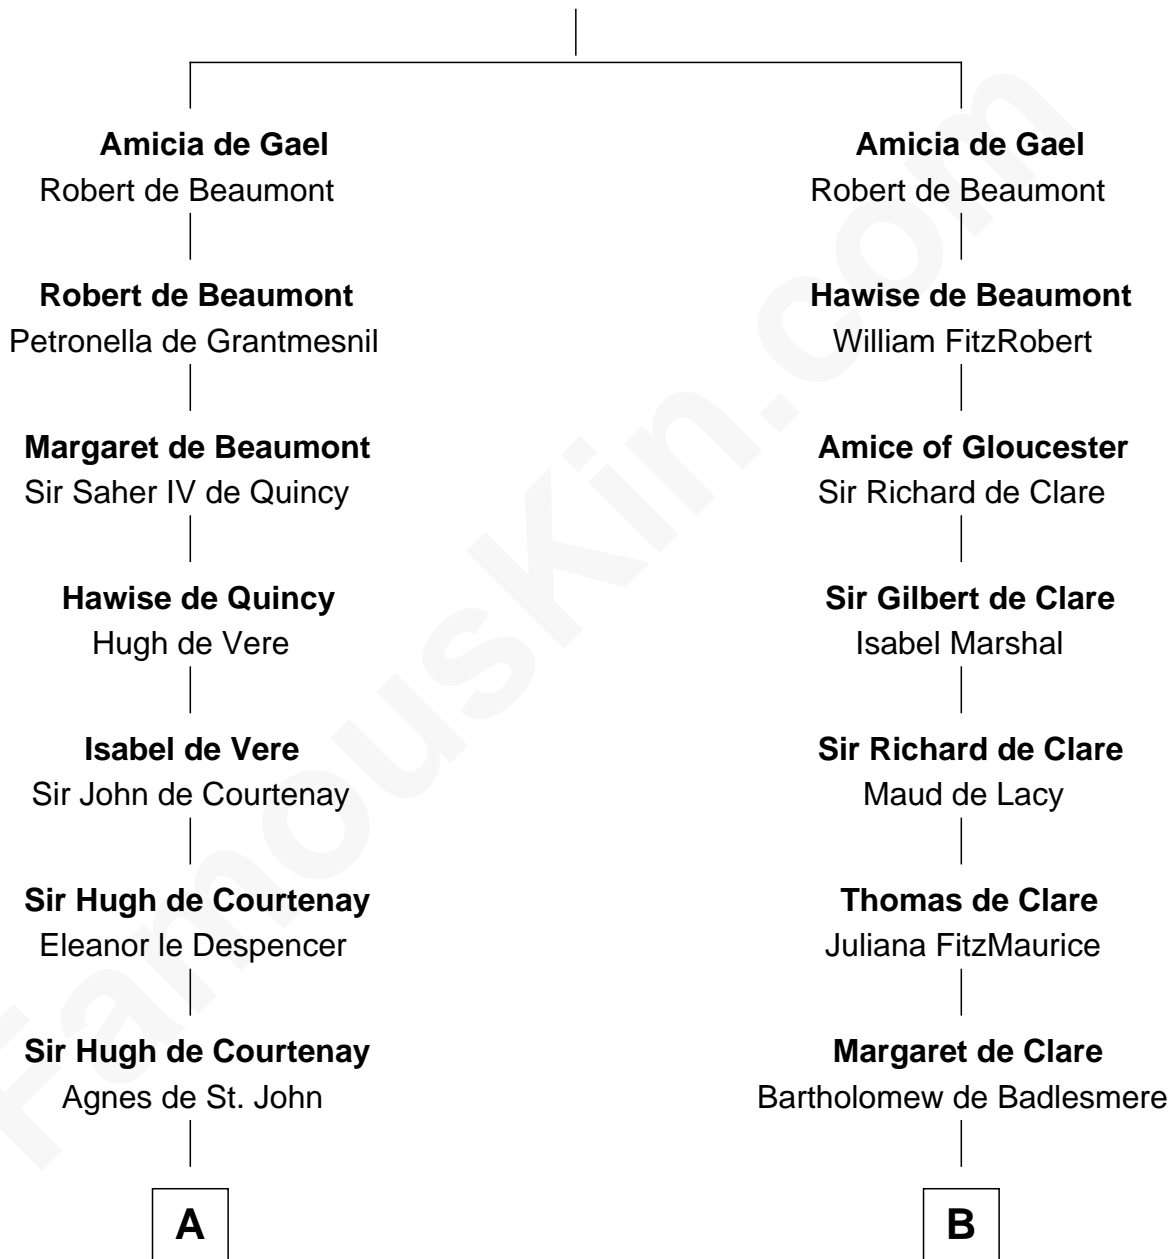

## Relationship Chart of

### William Henry Harrison

9th U.S. President

21st cousin of

### Thomas Sim Lee

2nd and 7th Governor of Maryland

Ralph de Gael

**C**

**Sarah Ludlow**  
Col. John Carter

**Col. Robert Carter**  
Elizabeth Landon

**Anne Carter**  
Benjamin Harrison

**Benjamin Harrison**  
Elizabeth Bassett

**William Henry Harrison**  
*9th U.S. President*

**D**

**Alice Eltonhead**  
Henry Corbin

**Laetitia Corbin**  
Richard Lee

**Philip Lee**  
Sarah Brooke

**Thomas Lee**  
Christiana Sim

**Thomas Sim Lee**  
*2nd and 7th Governor of Maryland*