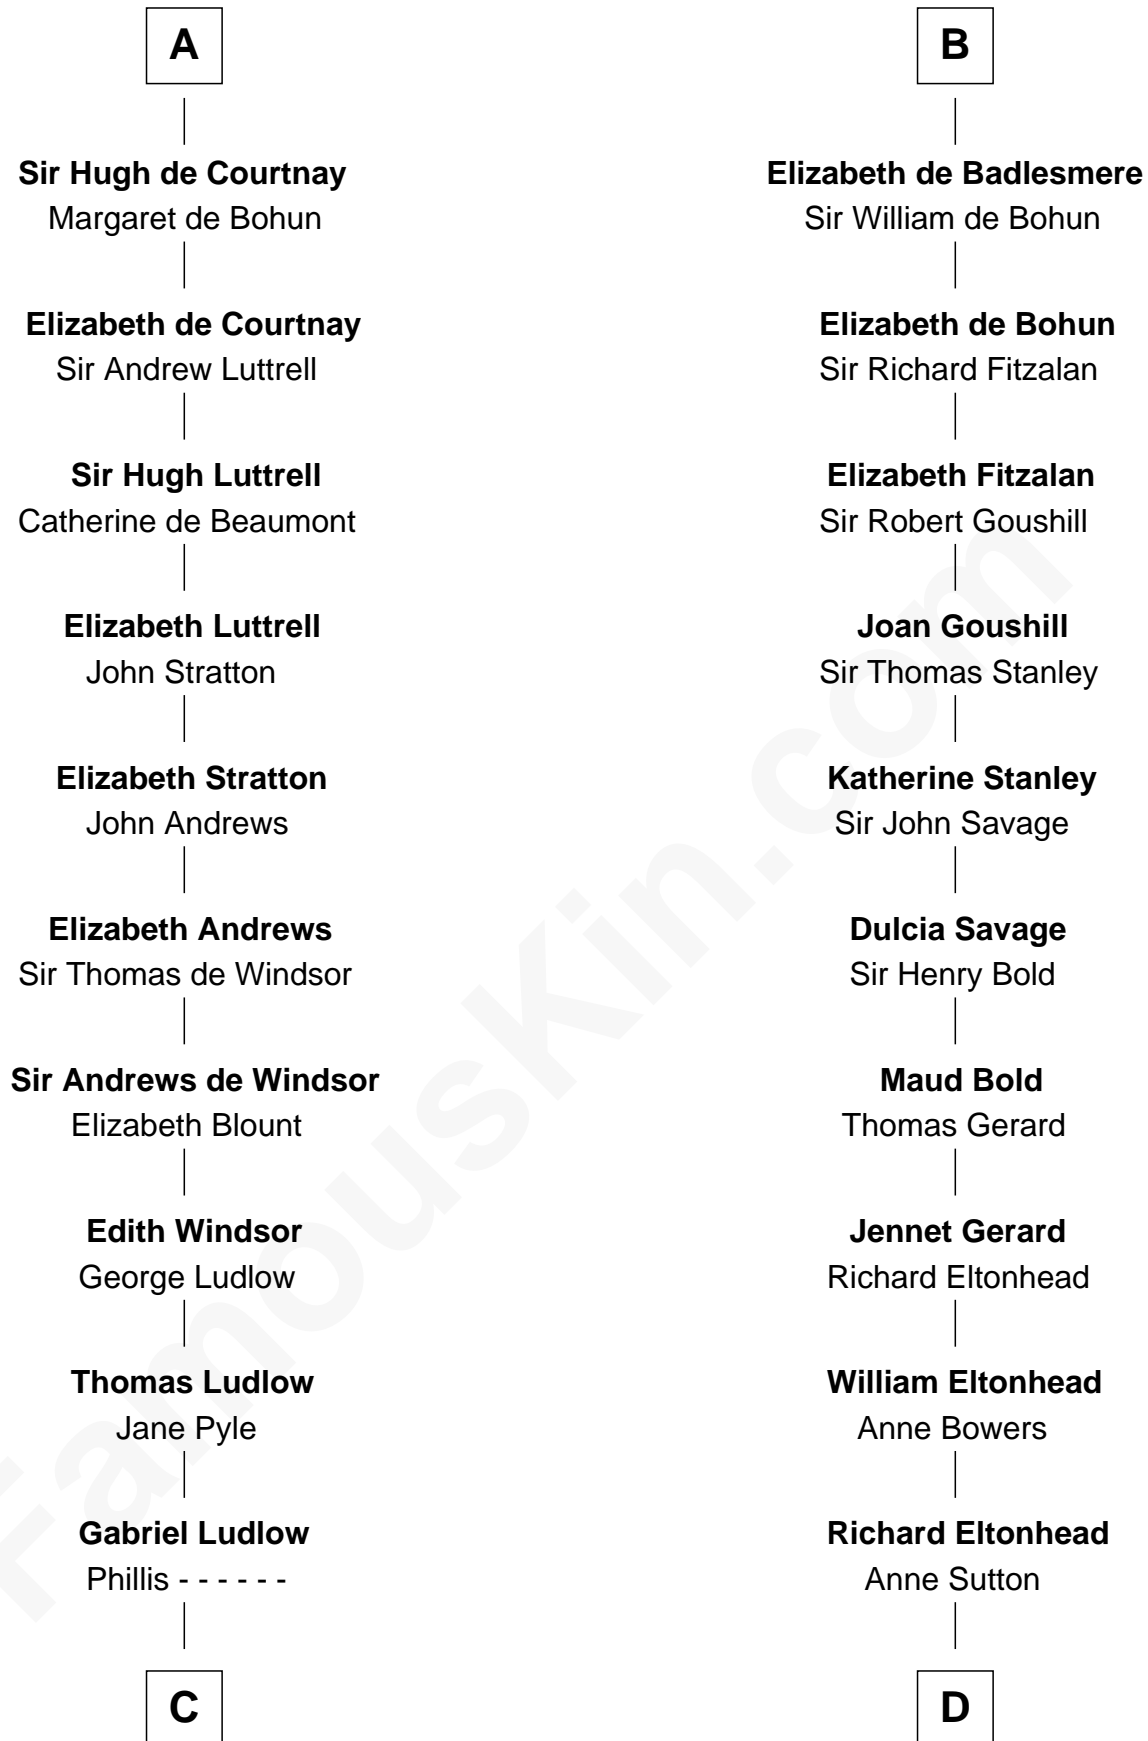

## Relationship Chart of

### William Henry Harrison

9th U.S. President

21st cousin of

### Thomas Sim Lee

2nd and 7th Governor of Maryland

Ralph de Gael

**C**

**Sarah Ludlow**  
Col. John Carter

**Col. Robert Carter**  
Elizabeth Landon

**Anne Carter**  
Benjamin Harrison

**Benjamin Harrison**  
Elizabeth Bassett