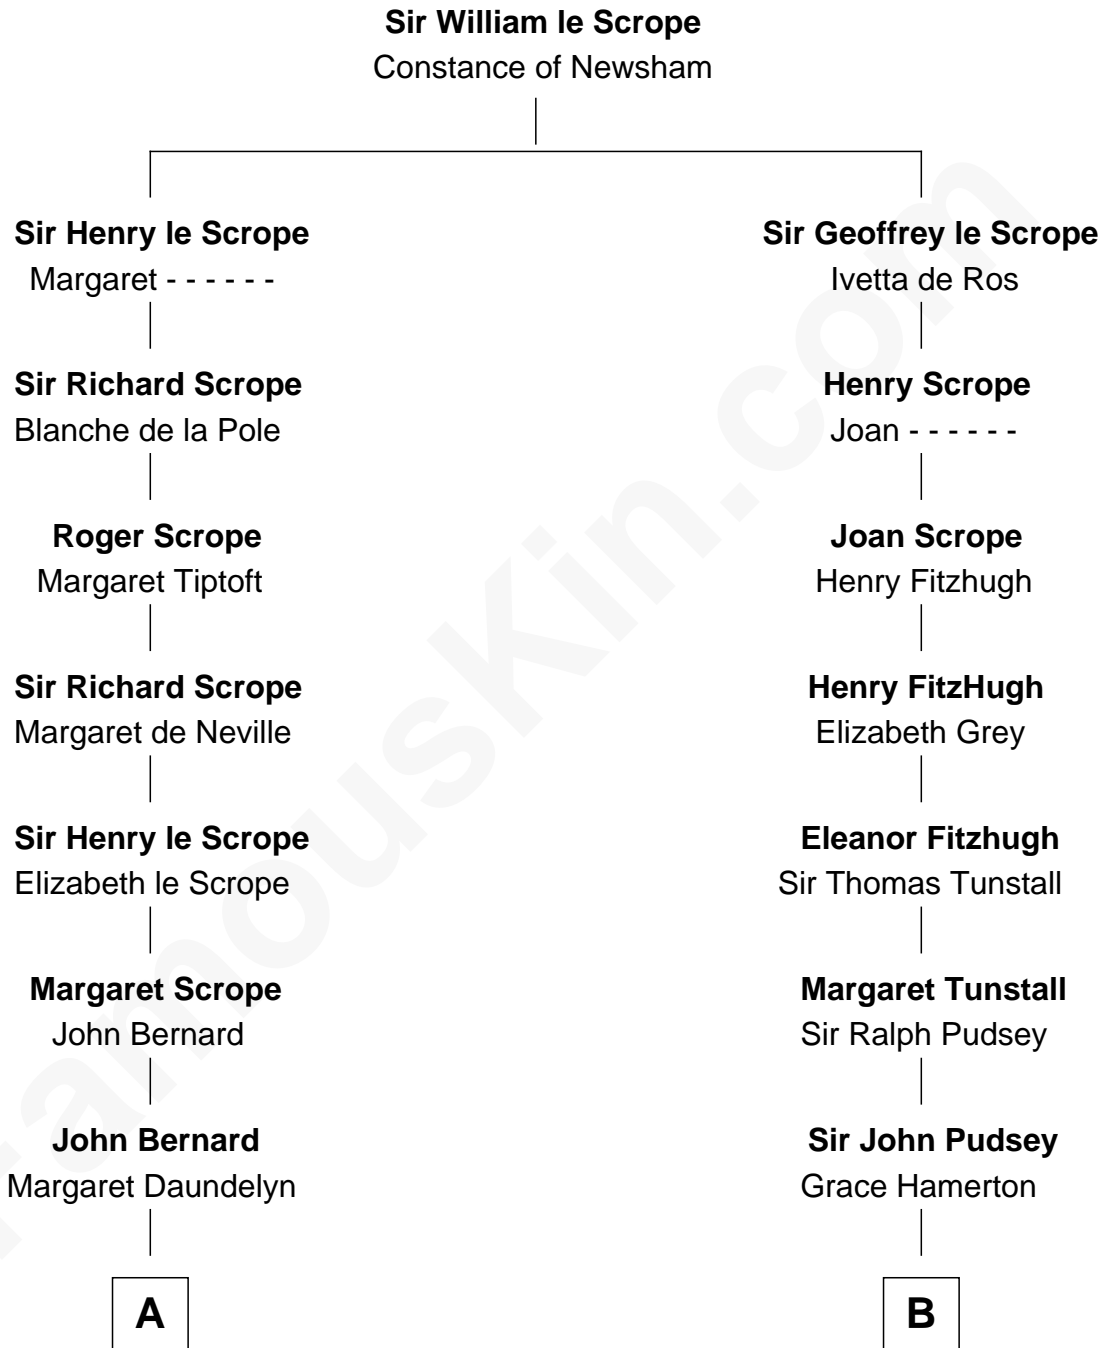

FamousKin.com
Relationship Chart of
William Henry Harrison
9th U.S. President

15th cousin 3 times removed of
Thomas Sim Lee
2nd and 7th Governor of Maryland

C

Thomas Lee
Christiana Sim

Thomas Sim Lee

2nd and 7th Governor of Maryland

FamousKin.com