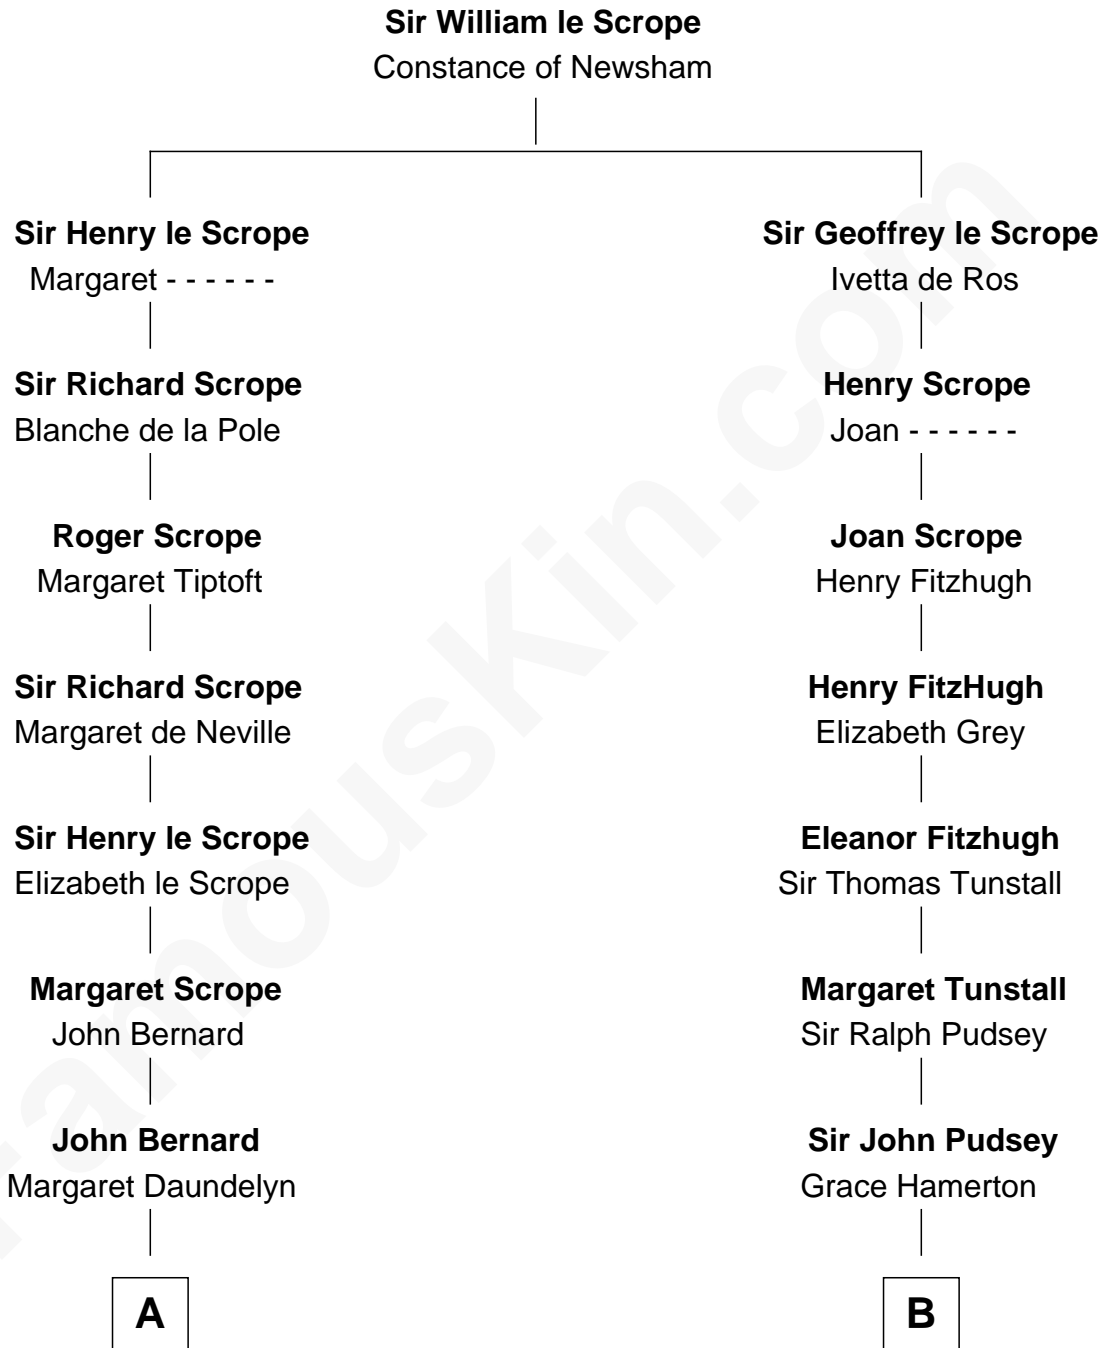

FamousKin.com
Relationship Chart of
William Henry Harrison
9th U.S. President

15th cousin 4 times removed of
Edward Lloyd V
13th Governor of Maryland

C

John Tayloe

Rebecca Plater

Elizabeth Tayloe

Col. Edward Lloyd

Edward Lloyd V

13th Governor of Maryland

FamousKin.com