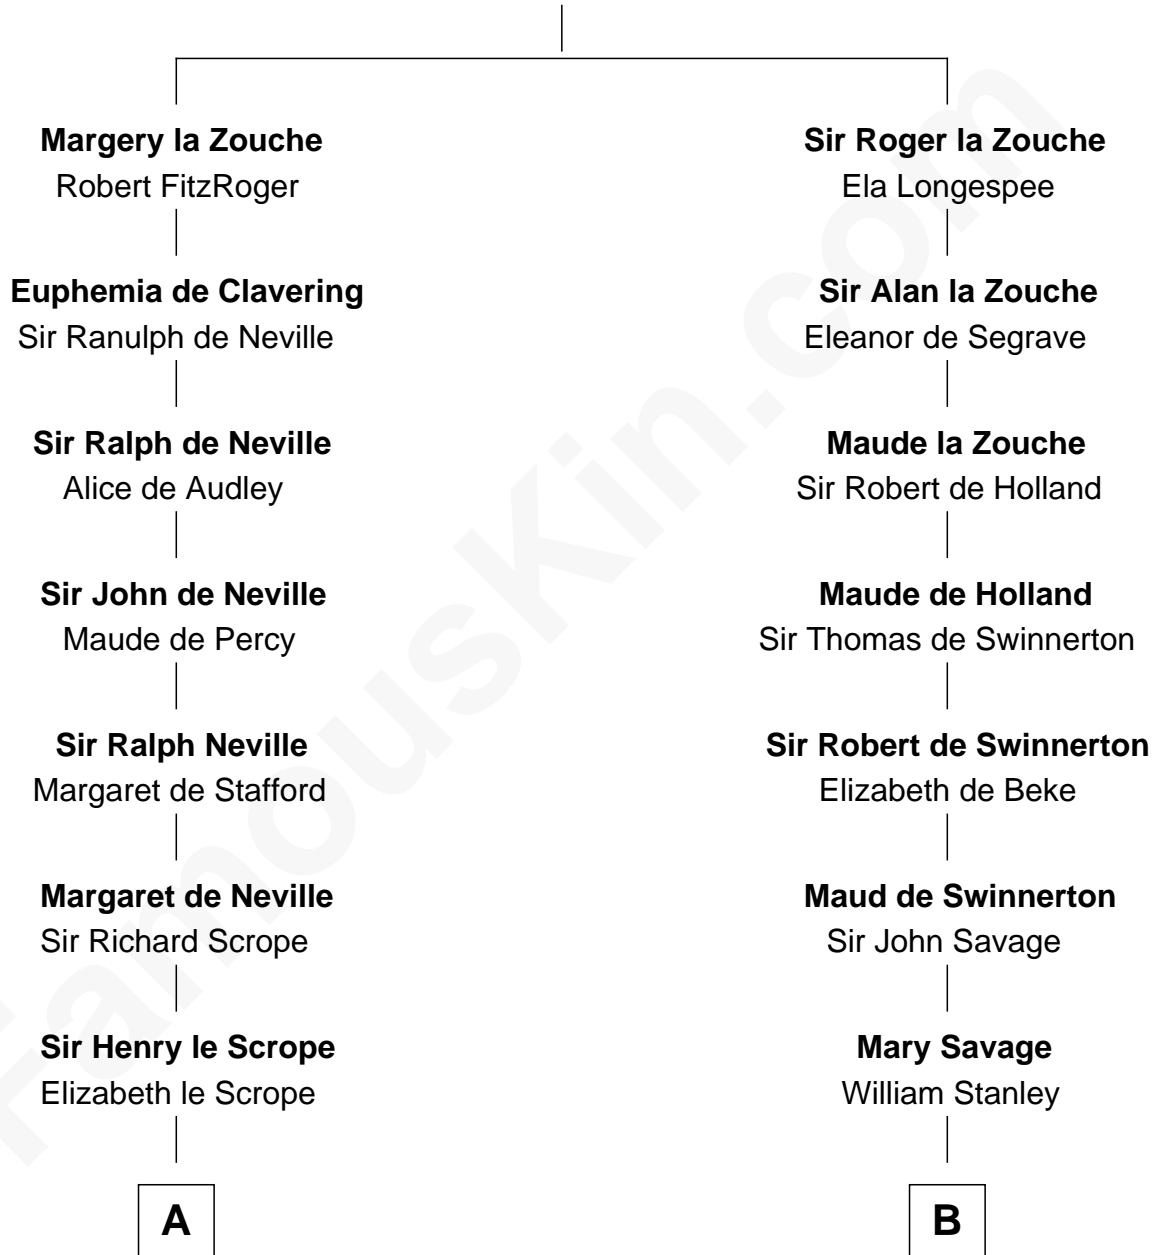

FamousKin.com
Relationship Chart of
William Henry Harrison
9th U.S. President

17th cousin 3 times removed of
Henry Lloyd
40th Governor of Maryland

Alan la Zouche
 Ellen de Quincy

C

Elizabeth Tayloe
Col. Edward Lloyd

Col. Edward Lloyd
Sally Scott Murray

Daniel Lloyd
Catherine Henry

Henry Lloyd
40th Governor of Maryland