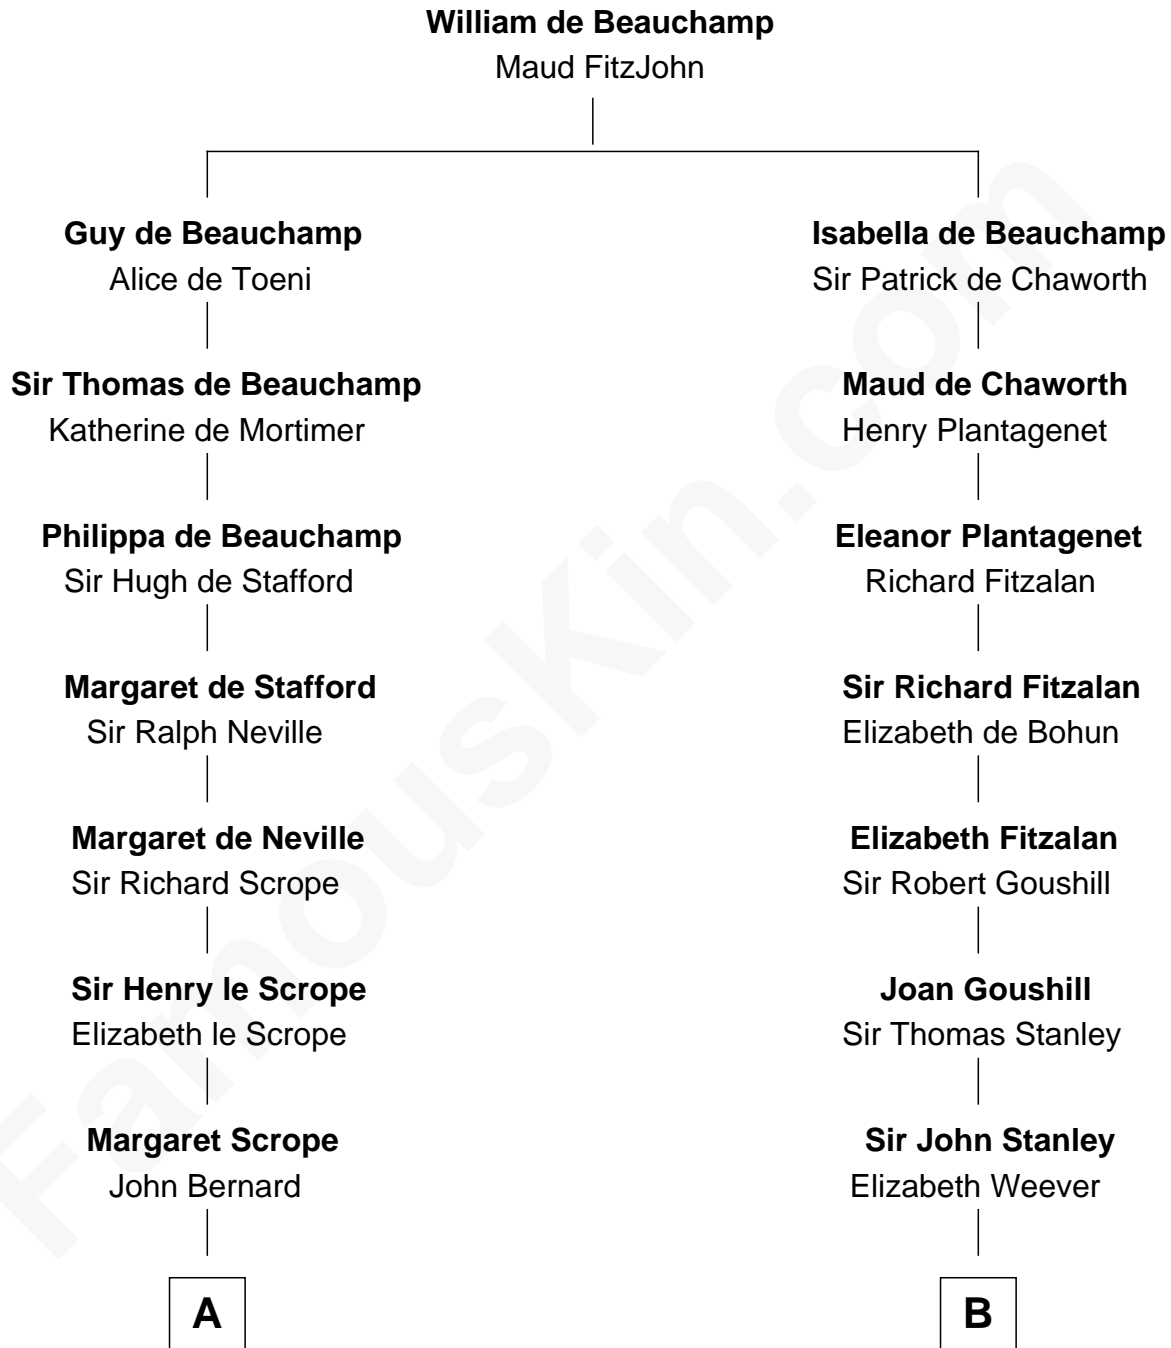

FamousKin.com
Relationship Chart of
William Henry Harrison
9th U.S. President

16th cousin 3 times removed of
Henry Lloyd
40th Governor of Maryland

C

Col. Edward Lloyd

Sally Scott Murray

Daniel Lloyd

Catherine Henry

Henry Lloyd

40th Governor of Maryland

FamousKin.com