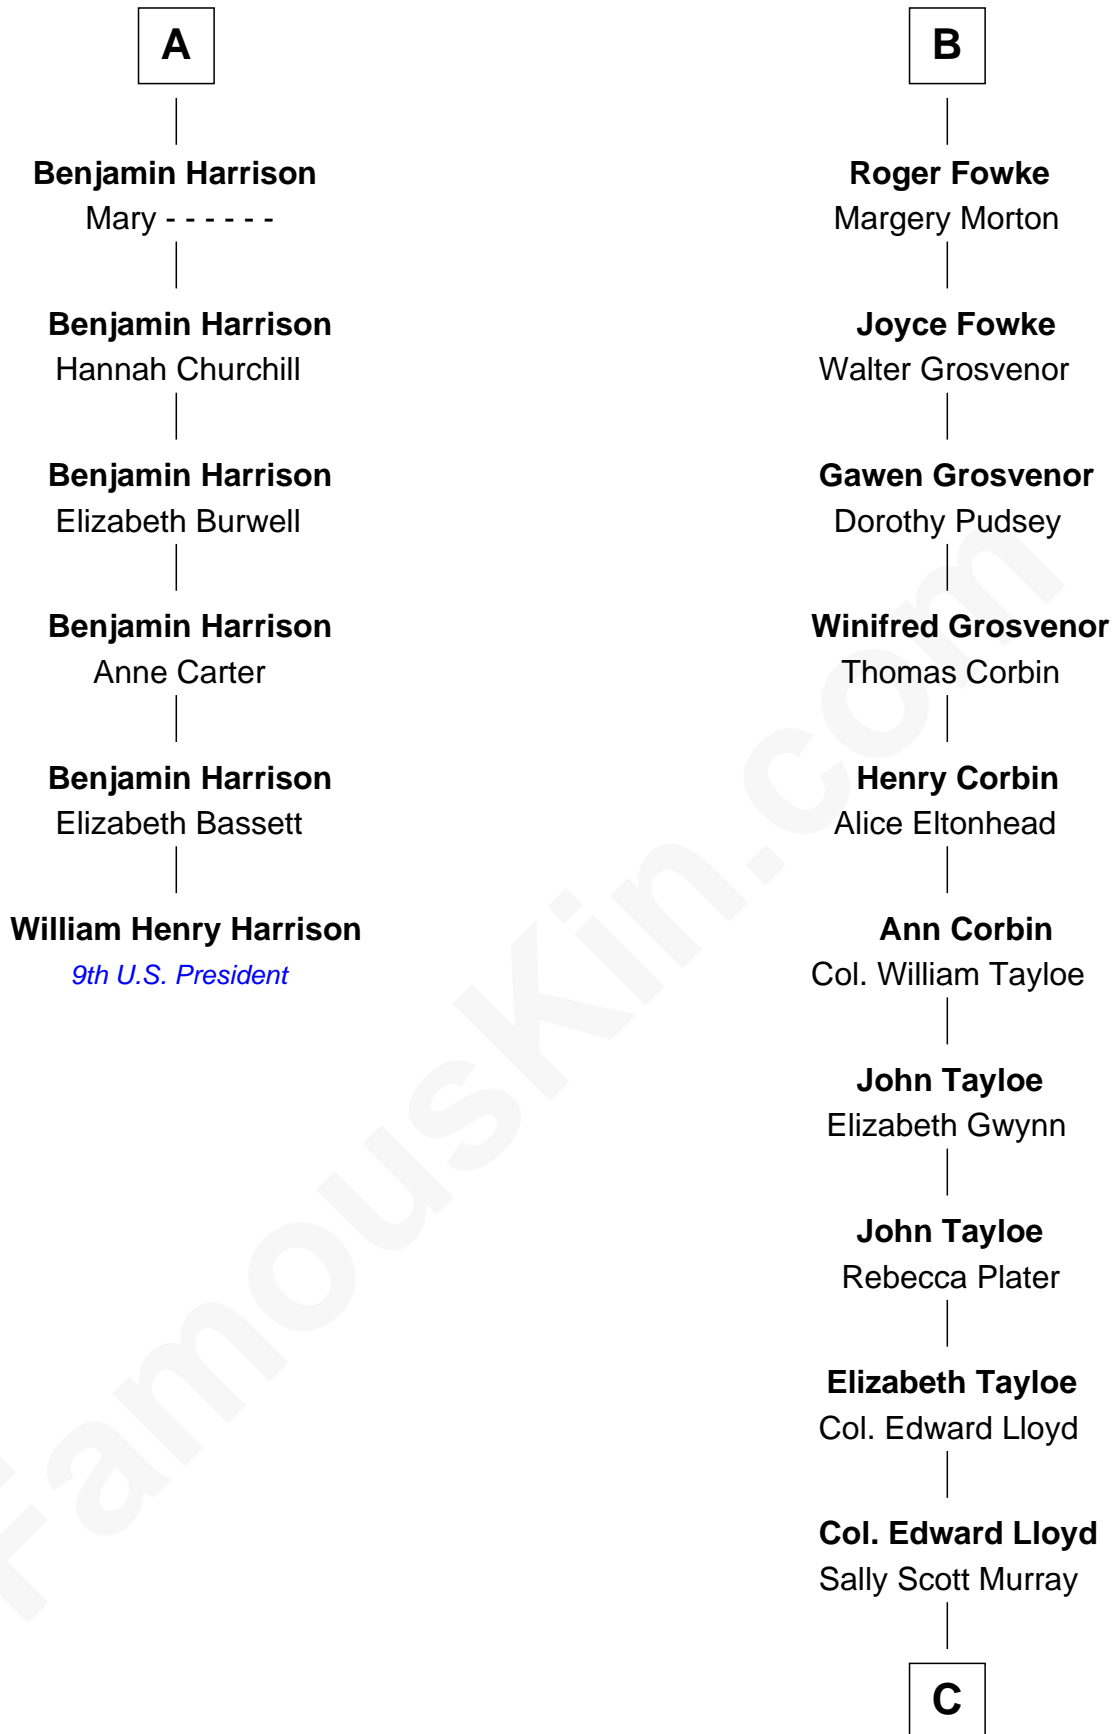

FamousKin.com
Relationship Chart of
William Henry Harrison
9th U.S. President

12th cousin 6 times removed of
Henry Lloyd
40th Governor of Maryland

Stephen le Scrope
 Margery de Welles

John le Scrope
 Elizabeth Chaworth

Maude le Scrope
 Sir Baldwin Freville

Elizabeth le Scrope
 Sir Henry le Scrope

Joyce Freville
 Sir Roger Aston

Margaret Scrope
 John Bernard

Sir Robert Aston
 Isabel Brereton

John Bernard
 Margaret Daundelyn

John Aston
 Elizabeth Delves

John Bernard
 Cecily Muscote

Margaret Aston
 John Kinnersley

Francis Bernard
 Alice Hazlewood

Isabel Kinnersley
 John Bradshaw

Elizabeth Bernard
 Thomas Harrison

Anne Bradshaw
 John Fowke

Probable

A

B

C

Daniel Lloyd
Catherine Henry

Henry Lloyd
40th Governor of Maryland

FamousKin.com