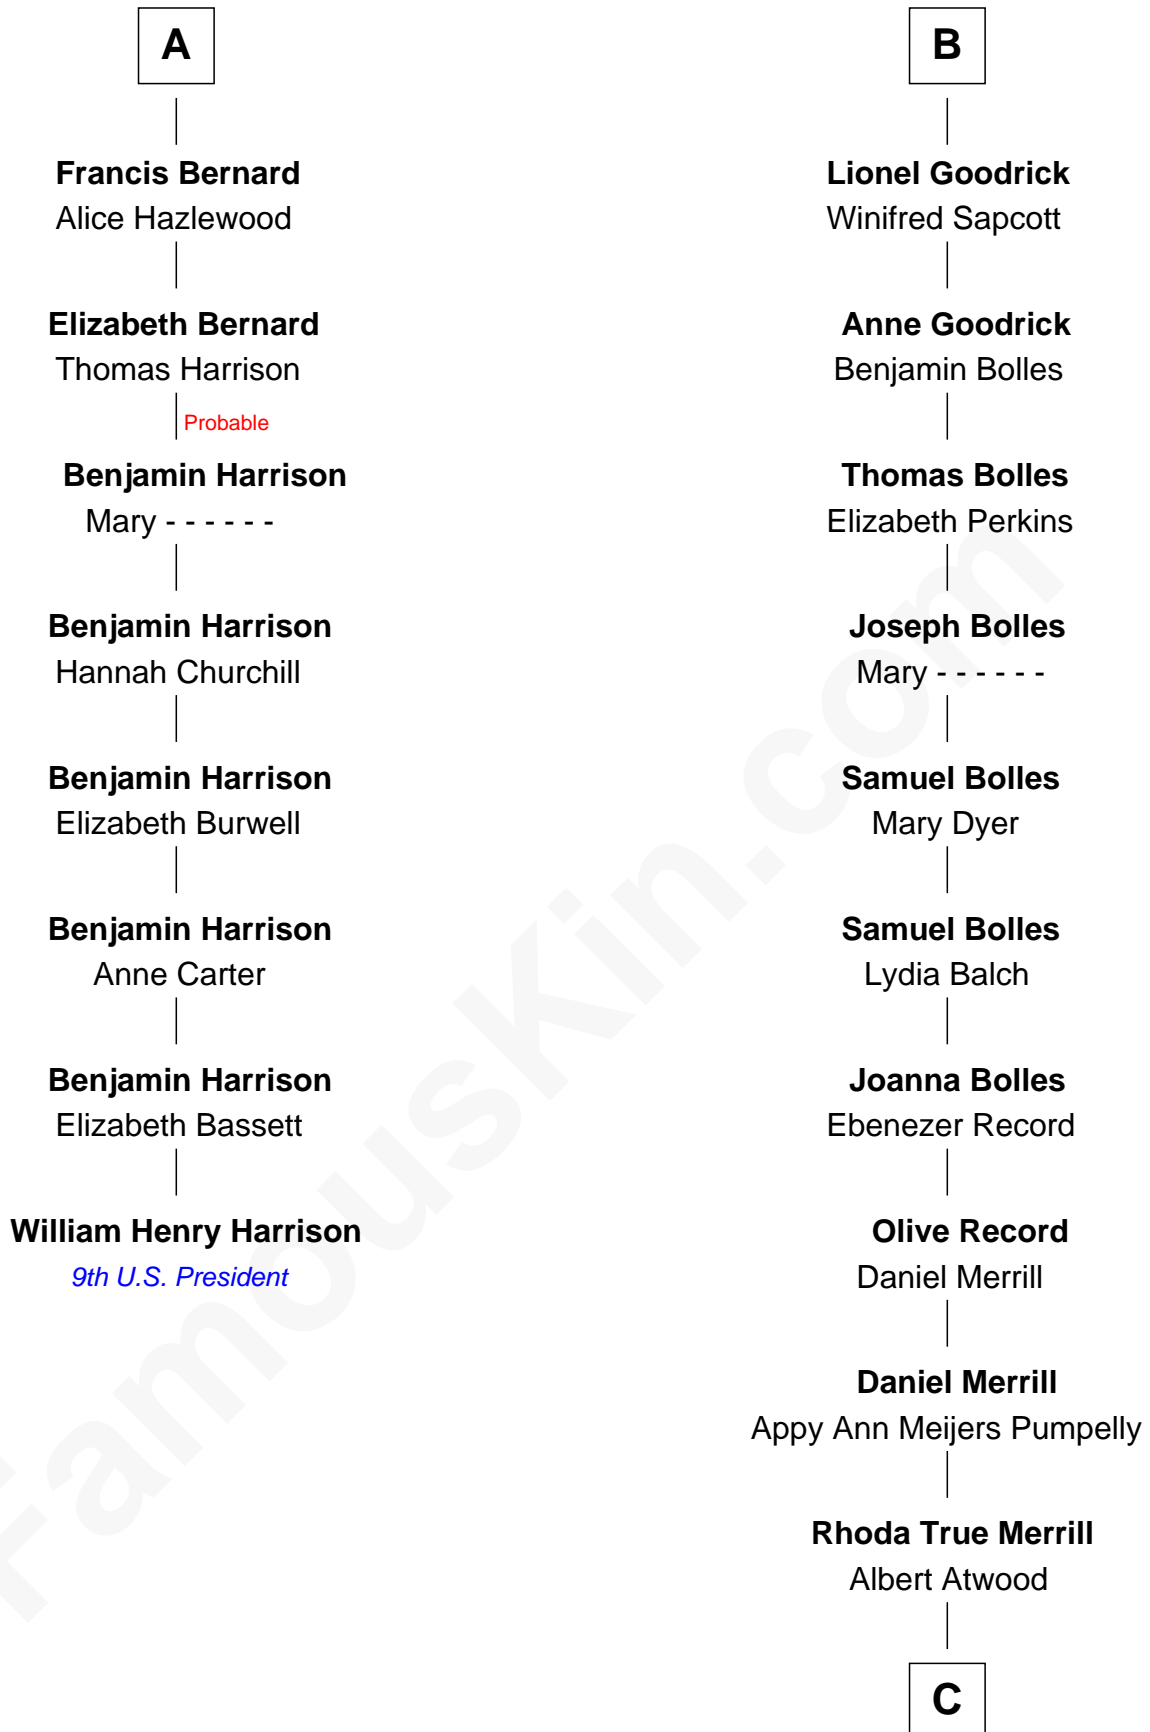

FamousKin.com
Relationship Chart of
William Henry Harrison
9th U.S. President

14th cousin 7 times removed of
Dave Cowens
NBA Hall of Famer

Sir Thomas de Beauchamp
 Katherine de Mortimer

Philippa de Beauchamp
 Sir Hugh de Stafford

Maud de Beauchamp
 Sir Roger de Clifford

Margaret de Stafford
 Sir Ralph Neville

Katherine de Clifford
 Sir Ralph de Greystoke

Margaret de Neville
 Sir Richard Scrope

Maud de Greystoke
 Eudo de Welles

Sir Henry le Scrope
 Elizabeth le Scrope

Sir Lionel de Welles
 Joan de Waterton

Margaret Scrope
 John Bernard

Margaret de Welles
 Sir Thomas Dymoke

John Bernard
 Margaret Daundelyn

Sir Lionel Dymoke
 Joanna Griffith

John Bernard
 Cecily Muscote

Anne Dymoke
 John Goodrick

A

B

C

Thomas Albert Atwood

Priscilla Ann Kelly

Charles Albert Atwood

Mina Sylvia Cundiff

Stanley True Atwood