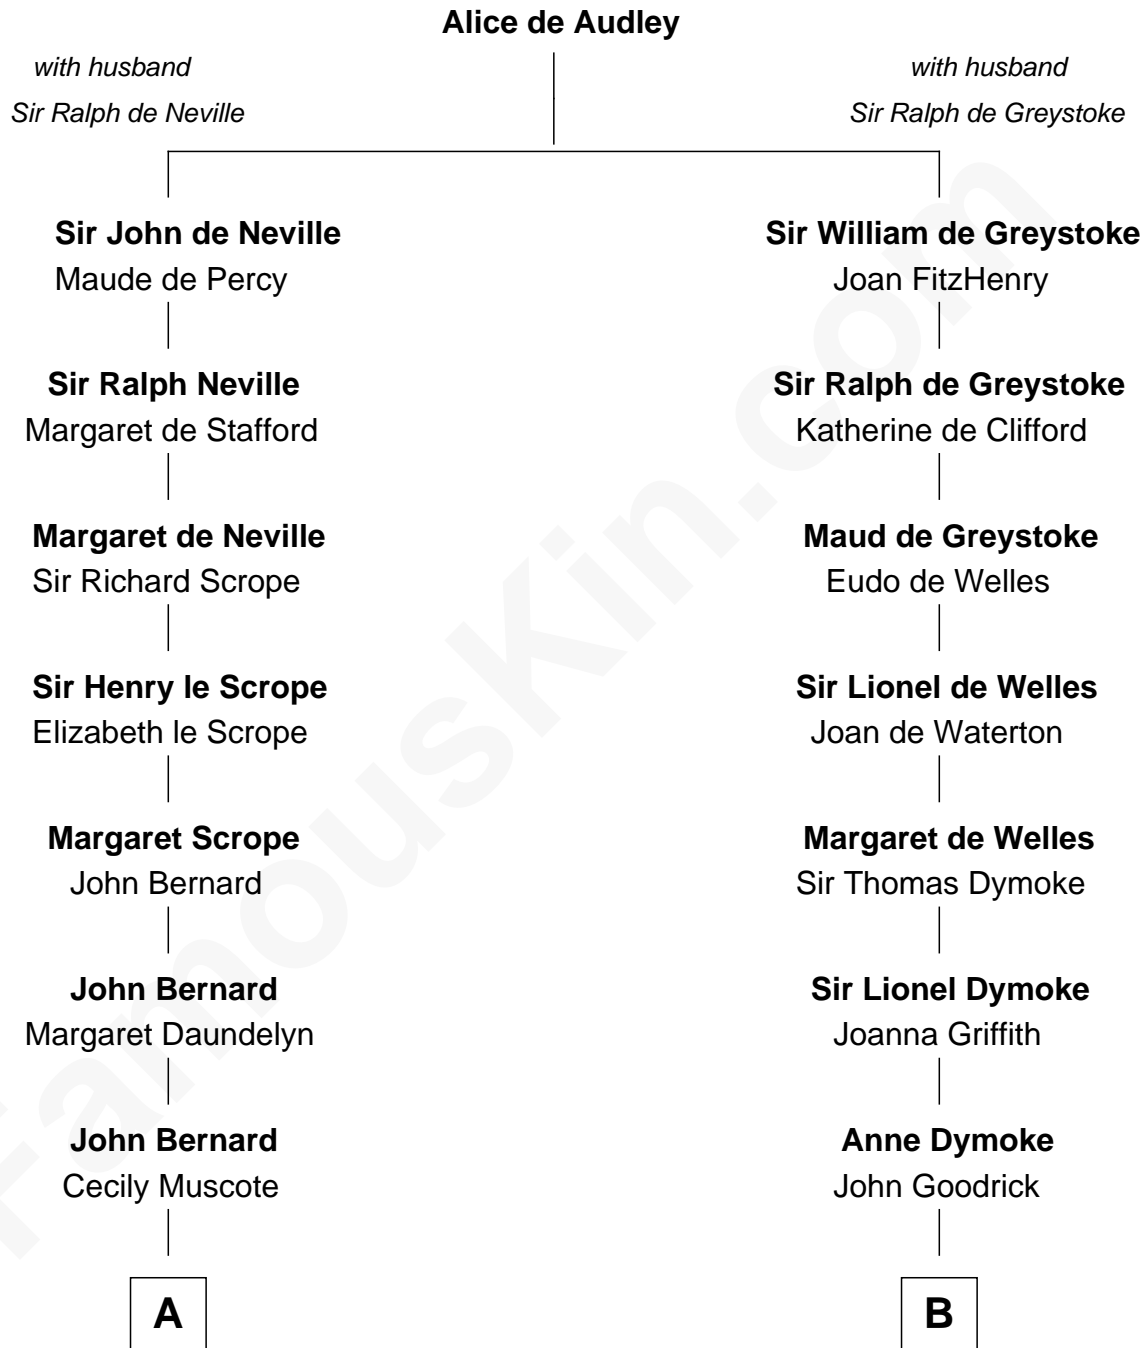

FamousKin.com
Relationship Chart of
William Henry Harrison
9th U.S. President

14th cousin 7 times removed of
Dave Cowens
NBA Hall of Famer

C

Thomas Albert Atwood

Priscilla Ann Kelly

Charles Albert Atwood

Mina Sylvia Cundiff