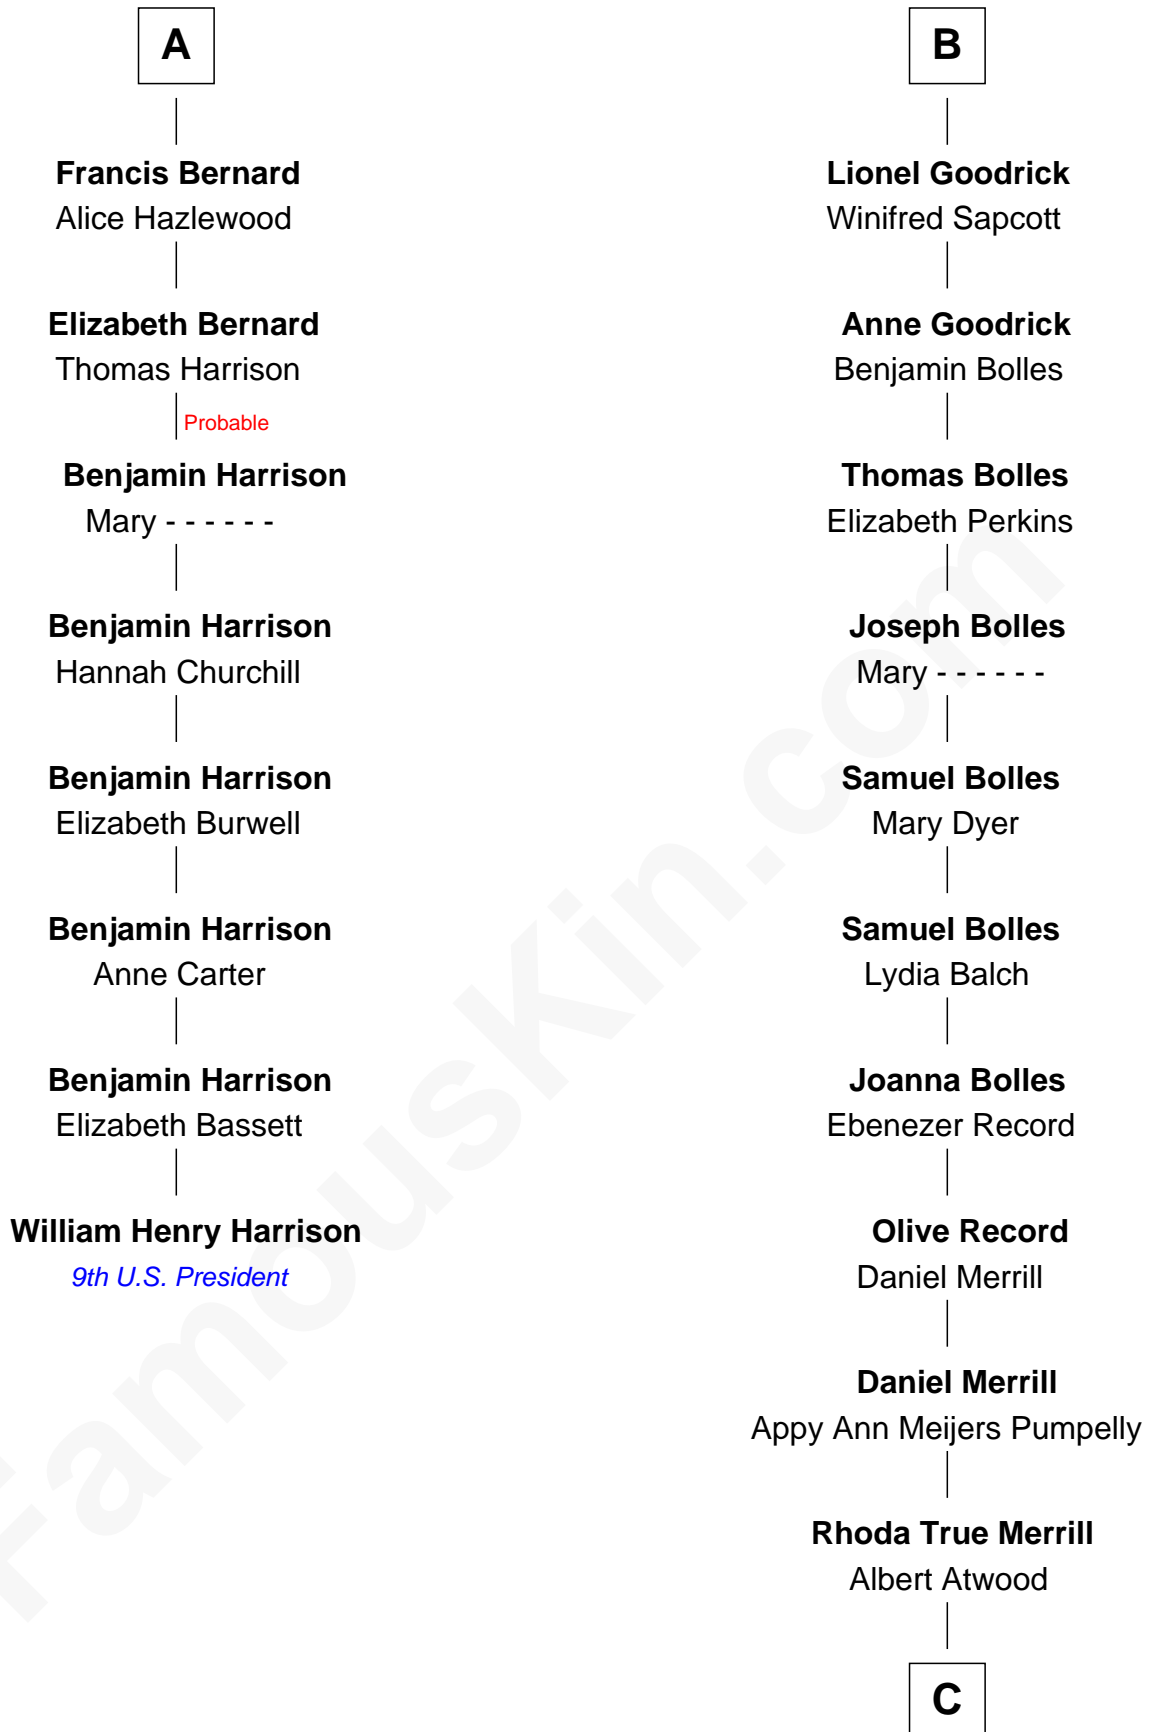

FamousKin.com
Relationship Chart of
William Henry Harrison
9th U.S. President

14th cousin 7 times removed of
Dave Cowens
NBA Hall of Famer

Sir Henry de Percy
 Idoine de Clifford

C

Thomas Albert Atwood

Priscilla Ann Kelly