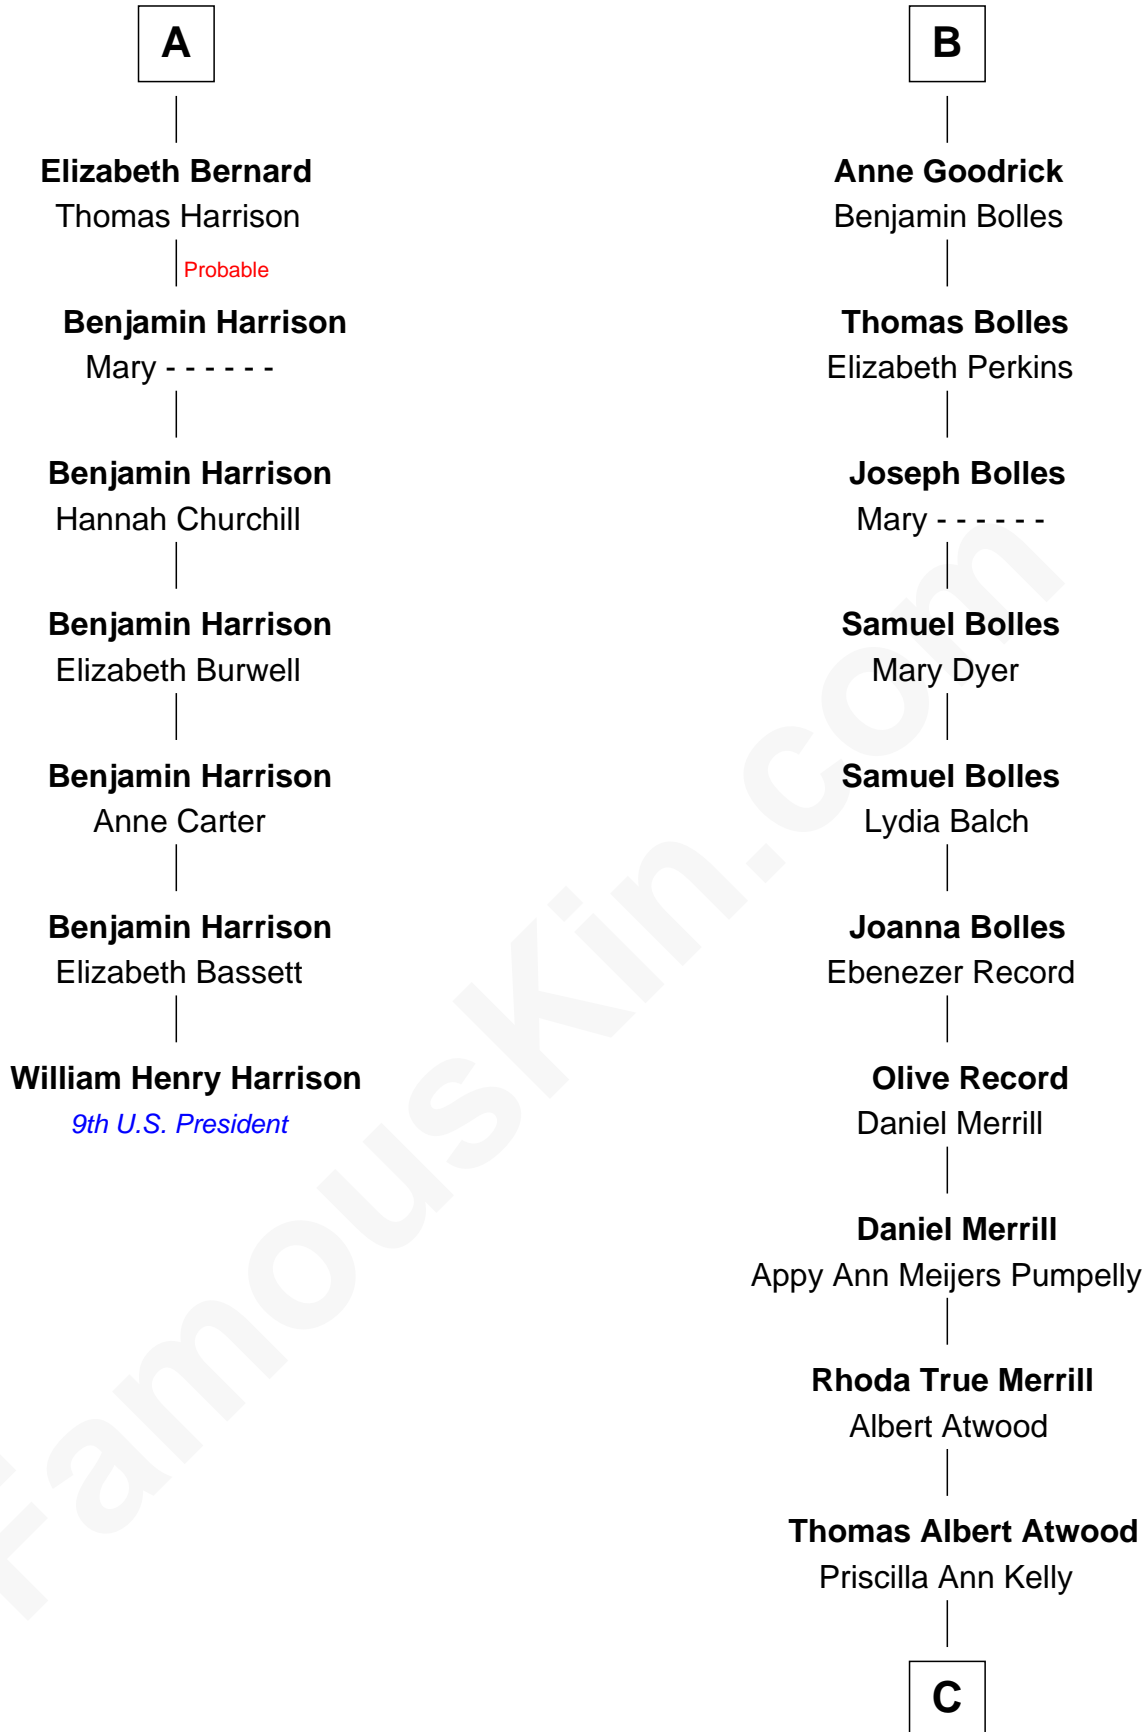

FamousKin.com
Relationship Chart of
William Henry Harrison
9th U.S. President

13th cousin 7 times removed of
Dave Cowens
NBA Hall of Famer

C

Charles Albert Atwood

Mina Sylvia Cundiff

Stanley True Atwood

Dorothy Ann Ulrich