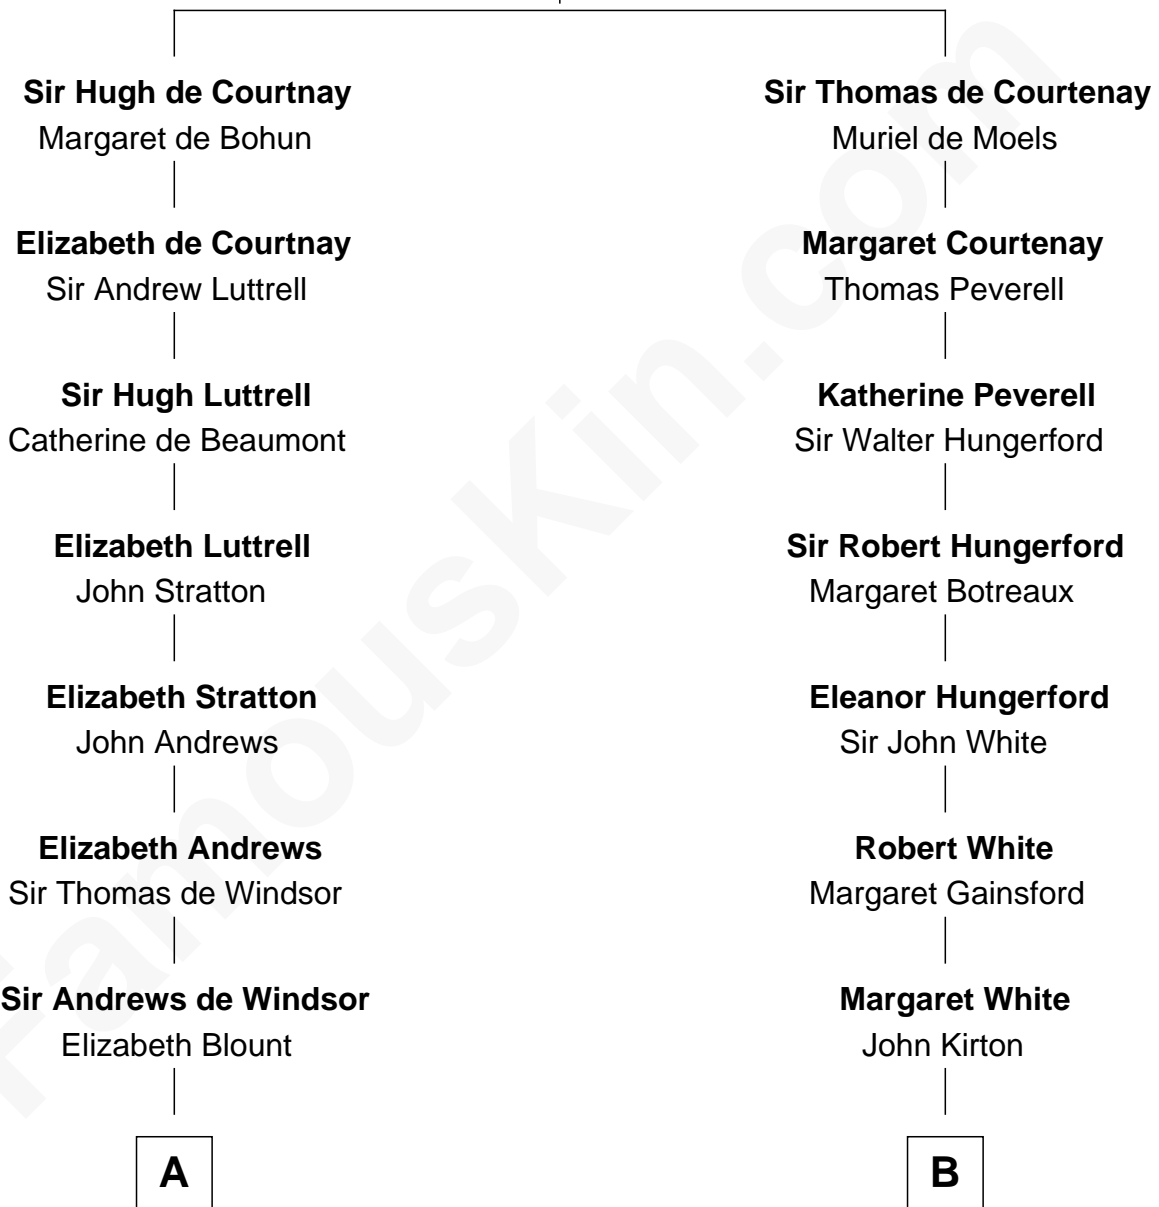

FamousKin.com
Relationship Chart of
William Henry Harrison
9th U.S. President

14th cousin 7 times removed of

Thomas J. Watson, Jr.
President and CEO of I.B.M.

Sir Hugh de Courtenay
 Agnes de St. John

C

Mary Hamilton