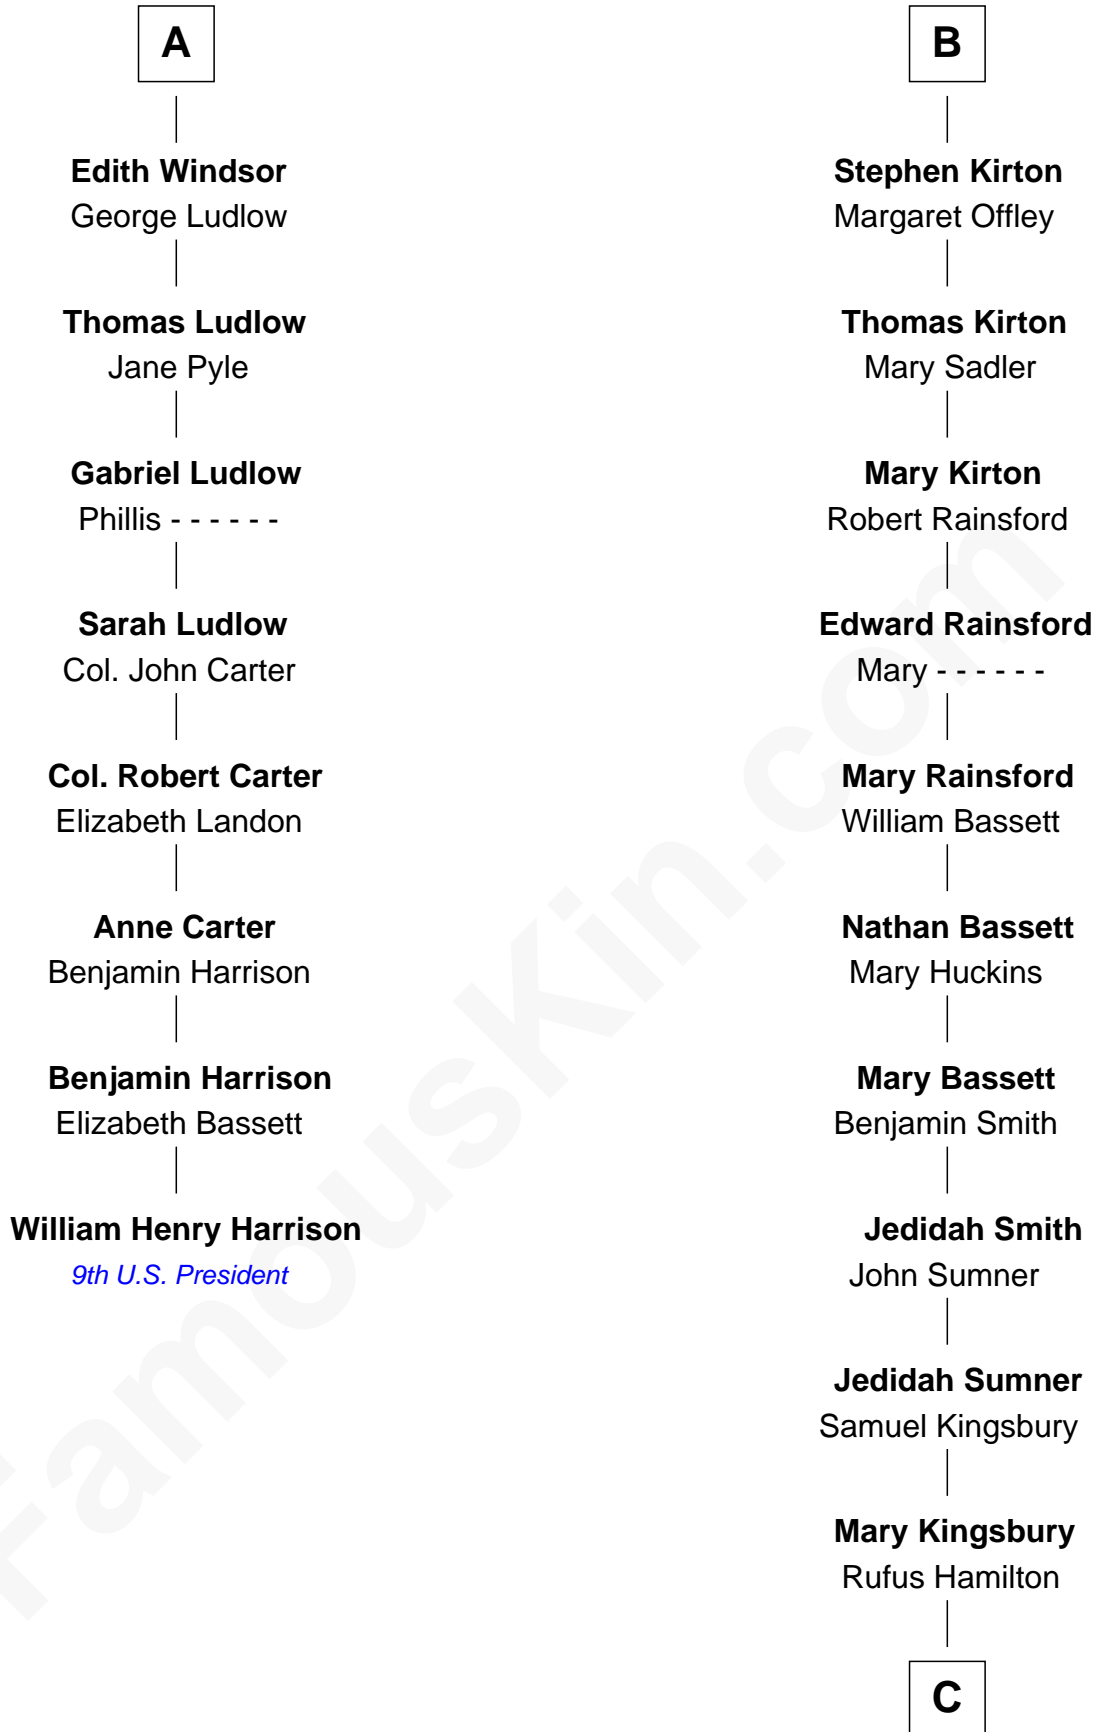

FamousKin.com
Relationship Chart of
William Henry Harrison
9th U.S. President

14th cousin 7 times removed of

Thomas J. Watson, Jr.
President and CEO of I.B.M.

Sir Hugh de Courtenay
 Agnes de St. John

C

Mary Hamilton

Dr. Oliver Kittredge

Oliver Kittredge

Julia Ann Estabrook

Arthur Melville Kittredge

Mary Jeannette Broadwell

Mary Jeannette Kittredge

Thomas John Watson

Thomas J. Watson, Jr.