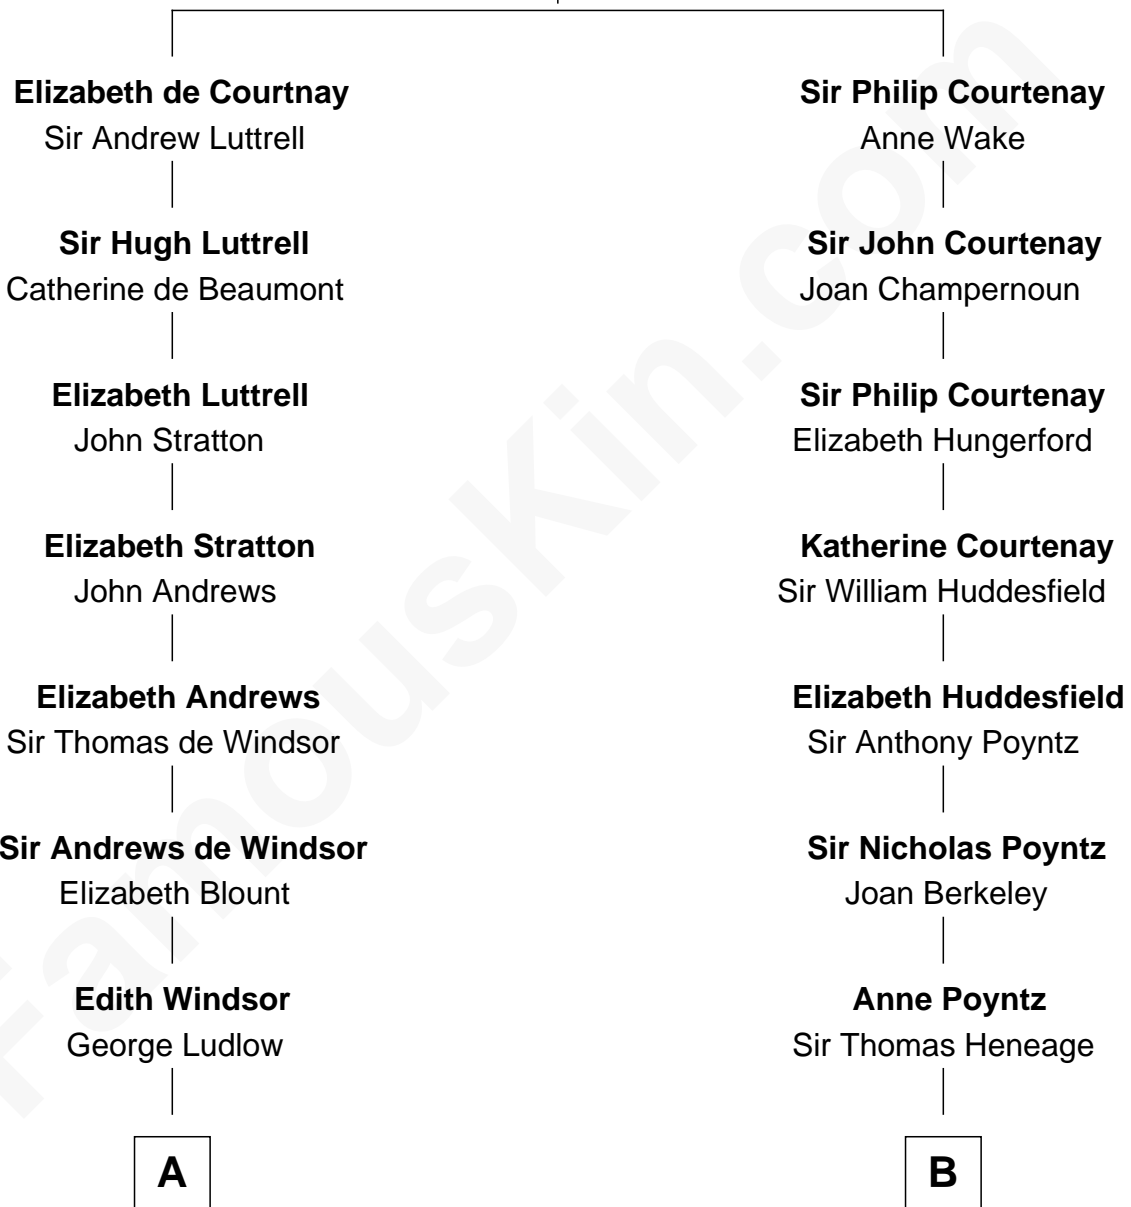

**FamousKin.com**  
**Relationship Chart of**  
**William Henry Harrison**  
*9th U.S. President*

13th cousin 6 times removed of  
**Kit Harington**  
*TV Actor - "Game of Thrones"*

**Sir Hugh de Courtnay**  
 Margaret de Bohun

C

**Lavender Cecilia Denny**  
John Charles Dundas Harington

**Sir David Richard Harington**  
Deborah Jane Catesby

**Kit Harington**  
*TV Actor - "Game of Thrones"*

FamousKin.com