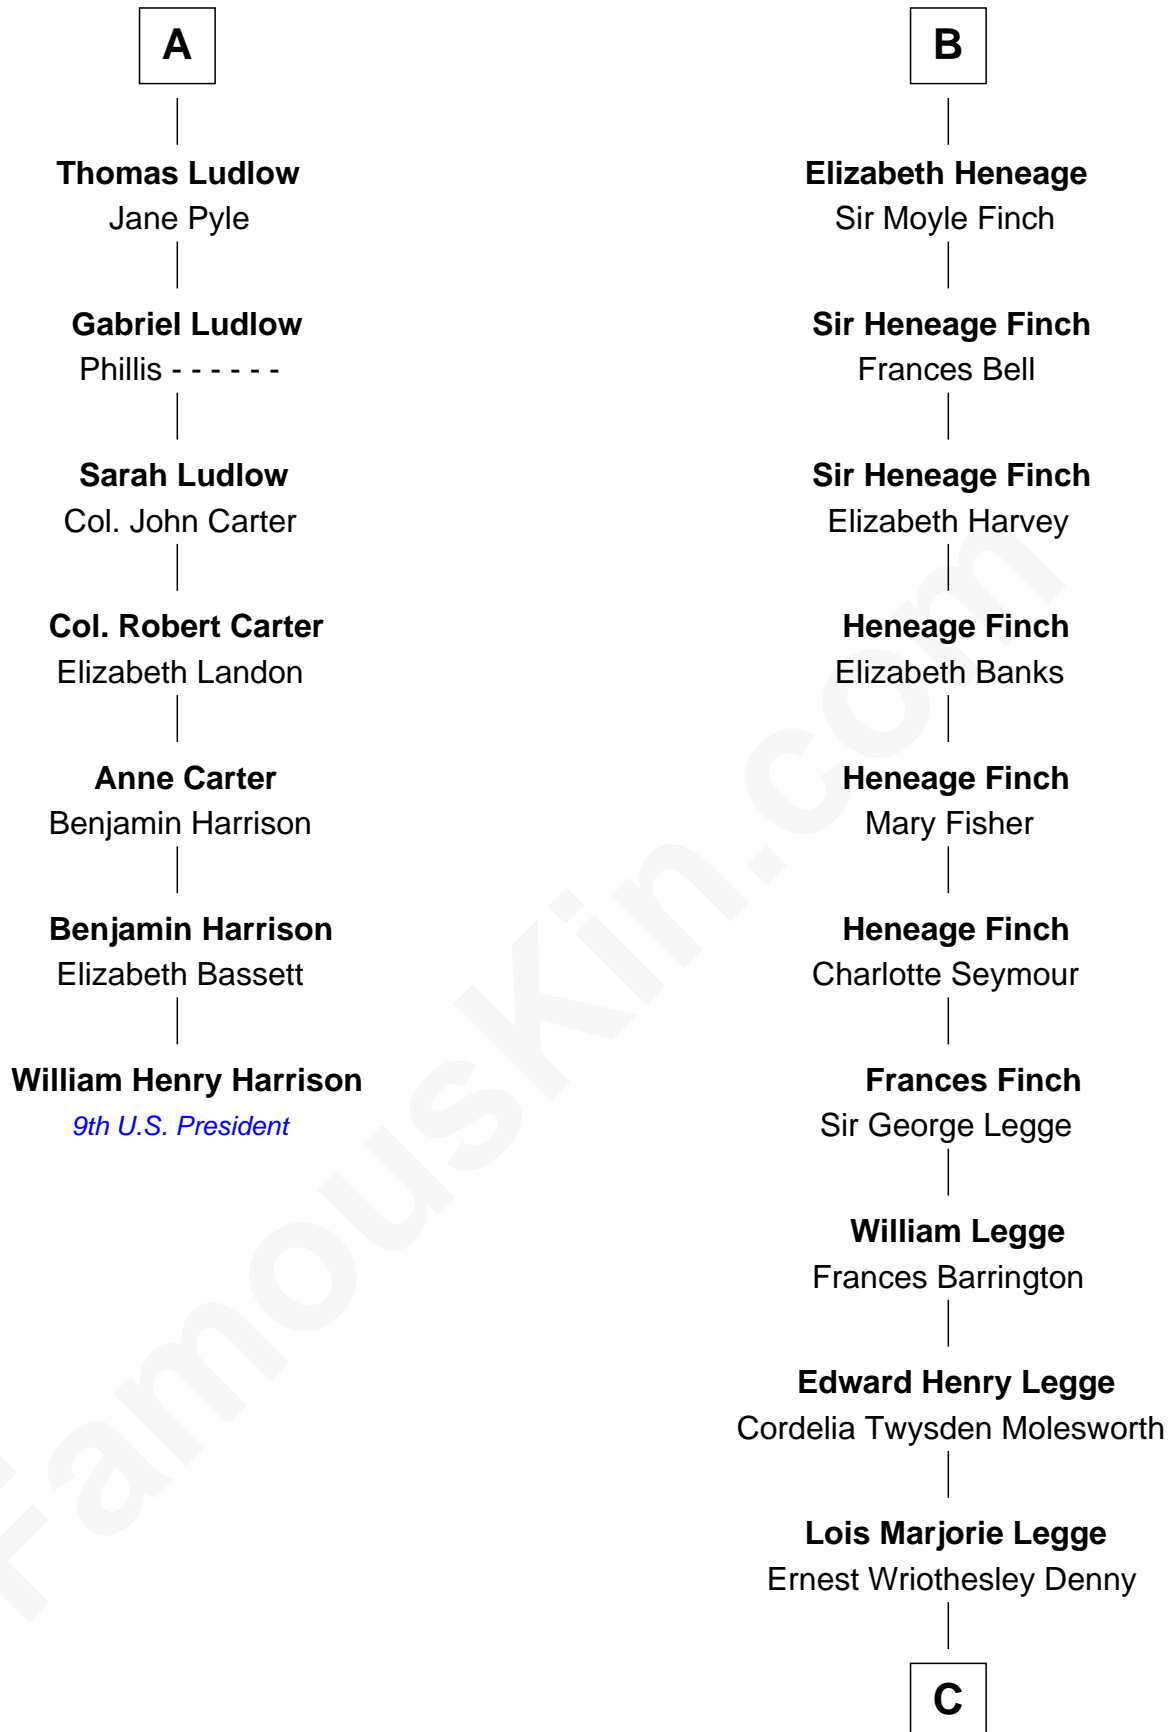

**FamousKin.com**  
**Relationship Chart of**  
**William Henry Harrison**  
*9th U.S. President*

13th cousin 6 times removed of  
**Kit Harington**  
*TV Actor - "Game of Thrones"*

**Sir Hugh de Courtnay**  
 Margaret de Bohun

C

**Lavender Cecilia Denny**  
John Charles Dundas Harington

**Sir David Richard Harington**  
Deborah Jane Catesby

**Kit Harington**  
*TV Actor - "Game of Thrones"*

FamousKin.com