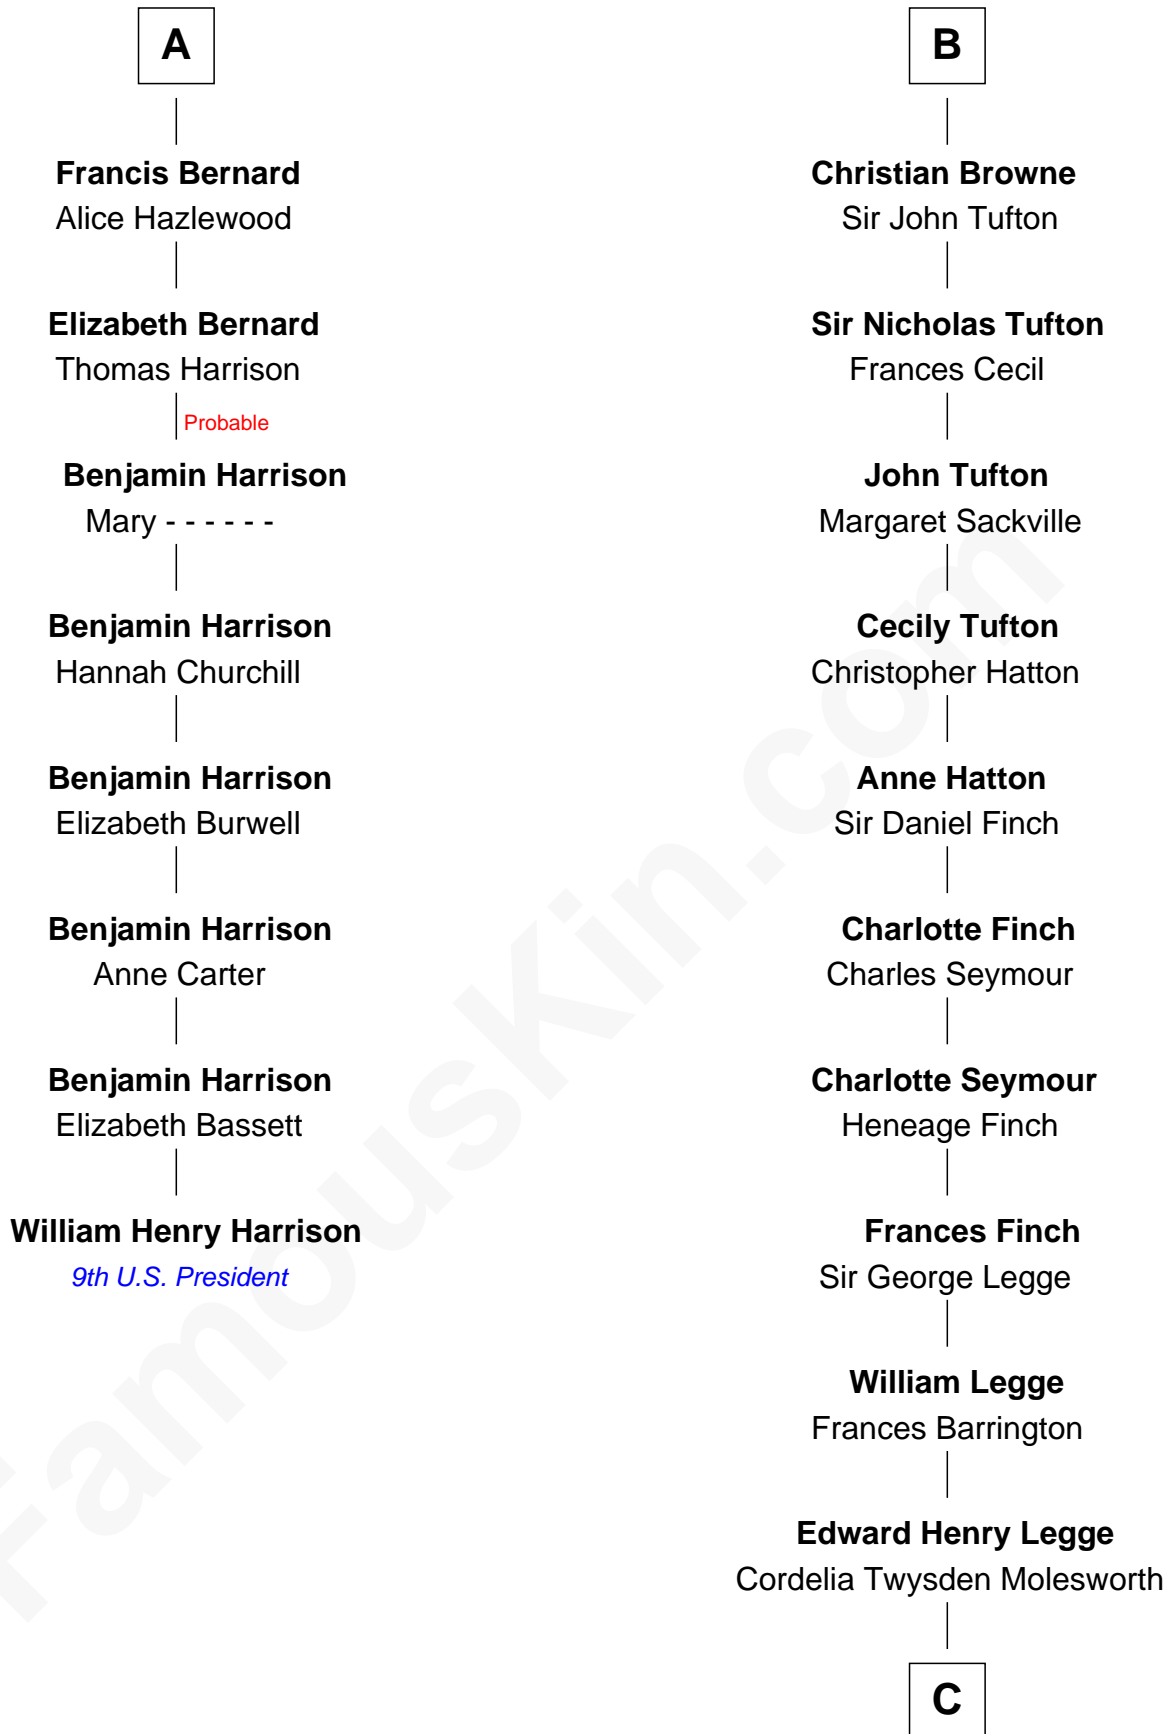

**FamousKin.com**  
**Relationship Chart of**  
**William Henry Harrison**  
*9th U.S. President*

**14th cousin 6 times removed of**  
**Kit Harington**  
*TV Actor - "Game of Thrones"*

C

**Lois Marjorie Legge**  
Ernest Wriothesley Denny

**Lavender Cecilia Denny**  
John Charles Dundas Harington

**Sir David Richard Harington**  
Deborah Jane Catesby

**Kit Harington**

*TV Actor - "Game of Thrones"*