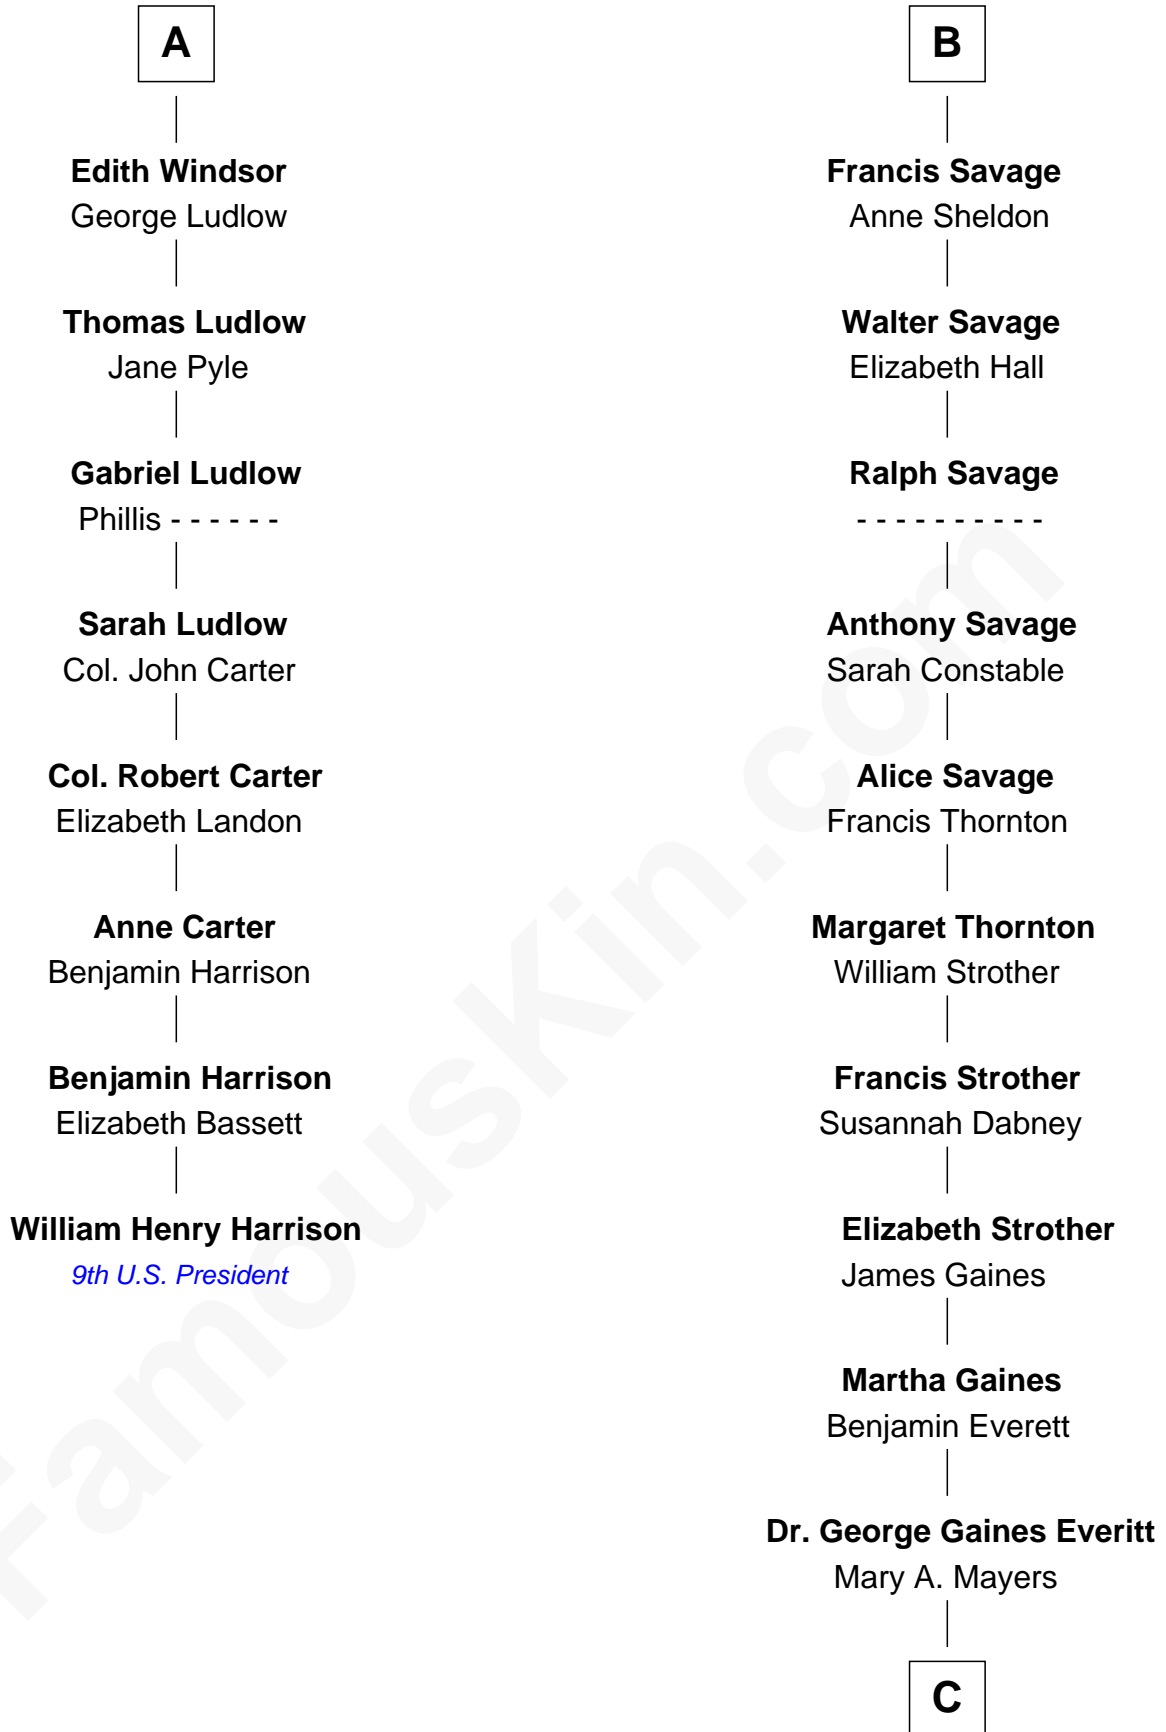

FamousKin.com
Relationship Chart of
William Henry Harrison
9th U.S. President

14th cousin 6 times removed of
William H. Macy
TV and Movie Actor

Humphrey de Bohun
 Elizabeth Plantagenet

C

Horace Benjamin Everitt

Martha Leticia Roberts

Mary Lois Everitt

Clement Overstreet

Lois Elizabeth Overstreet

William Hall Macy

William H. Macy

TV and Movie Actor

FamousKin.com