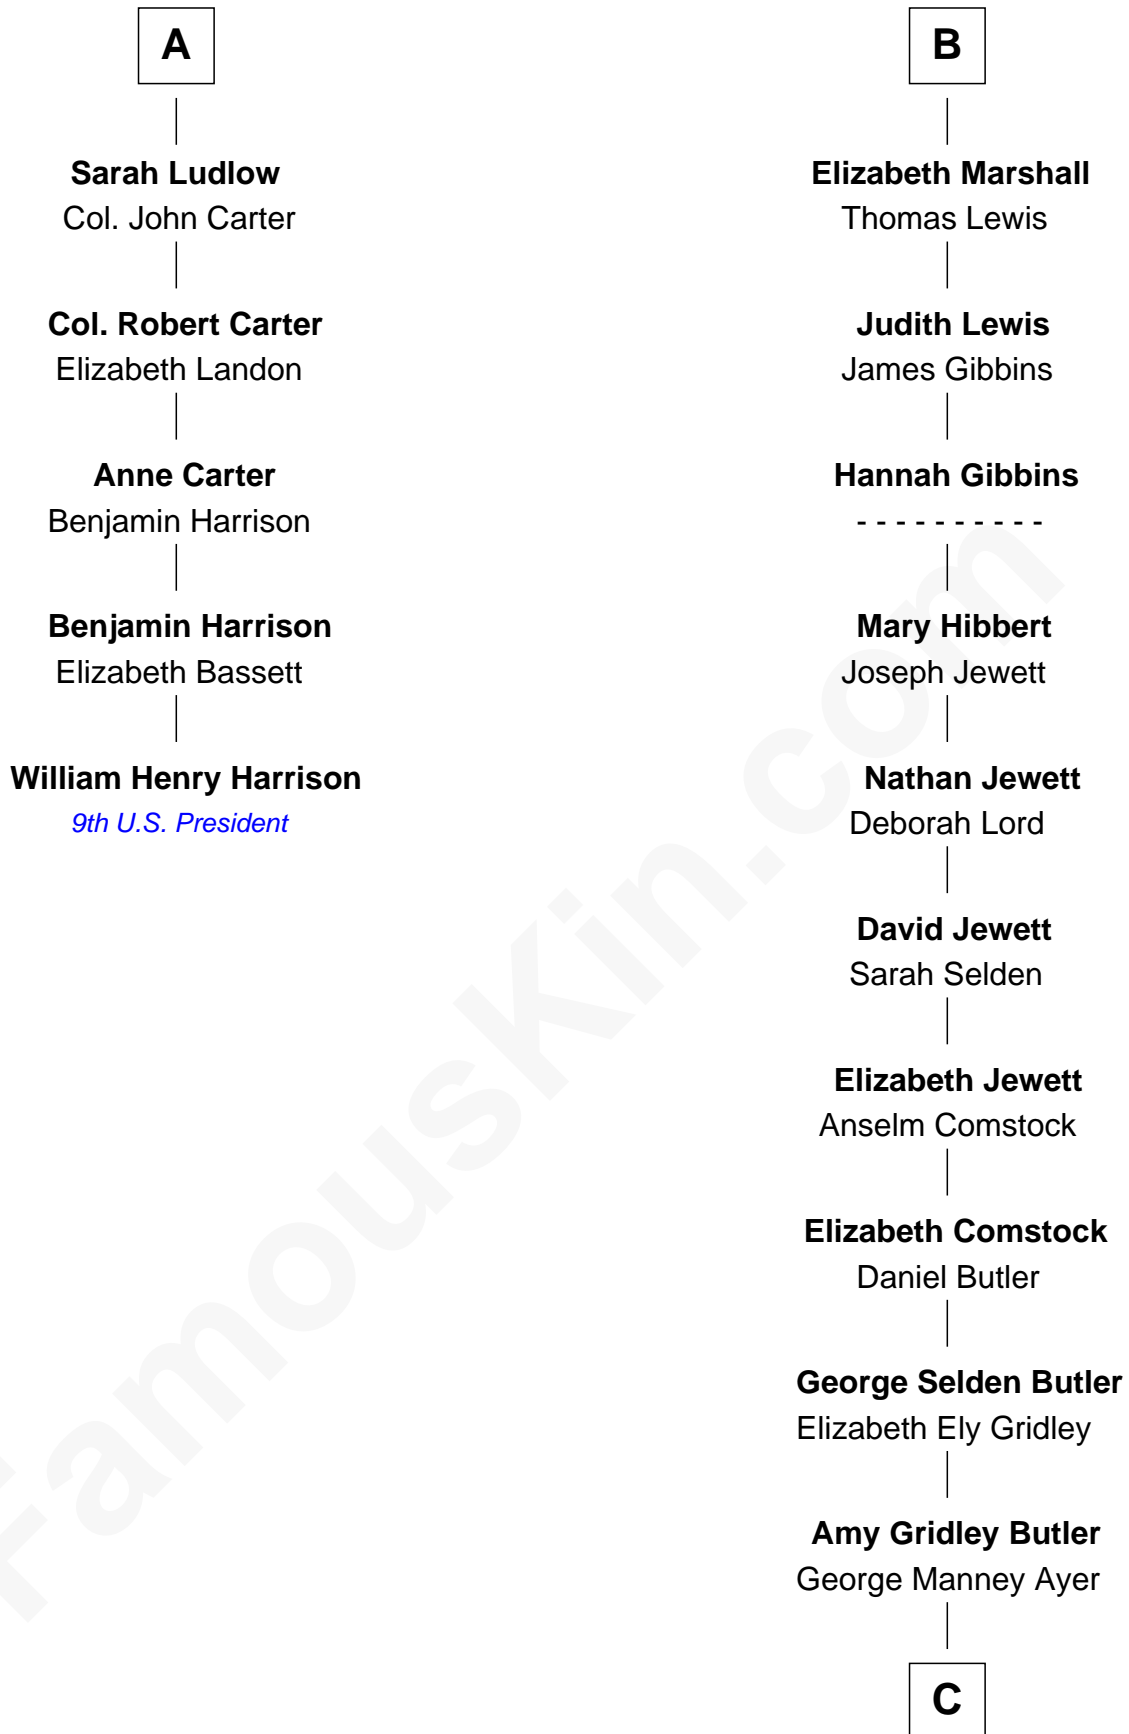

FamousKin.com
Relationship Chart of
William Henry Harrison
9th U.S. President

11th cousin 8 times removed of
Gerald Ford
38th U.S. President

Sir Walter Blount
 Sancha de Ayala

C

Adele Augusta Ayer
Levi Addison Gardner

Dorothy Ayer Gardner
Leslie Lynch King

Gerald Ford
38th U.S. President

FamousKin.com