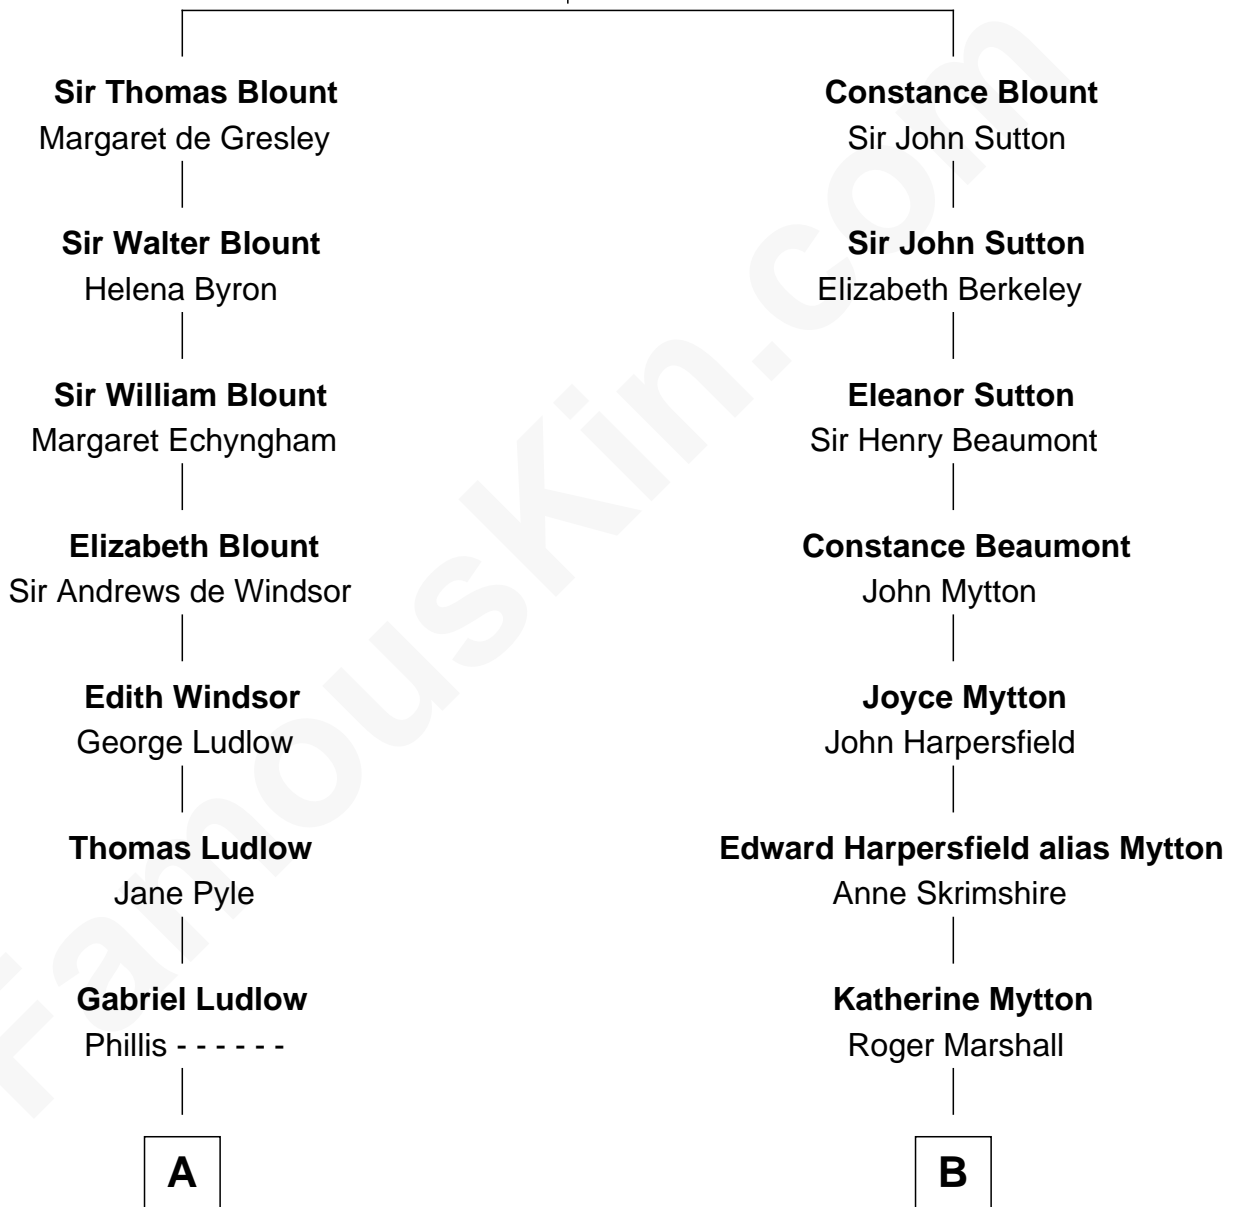

FamousKin.com
Relationship Chart of
William Henry Harrison
9th U.S. President

11th cousin 8 times removed of
Gerald Ford
38th U.S. President

Sir Walter Blount
 Sancha de Ayala

C

Adele Augusta Ayer
Levi Addison Gardner

Dorothy Ayer Gardner
Leslie Lynch King

Gerald Ford
38th U.S. President

FamousKin.com