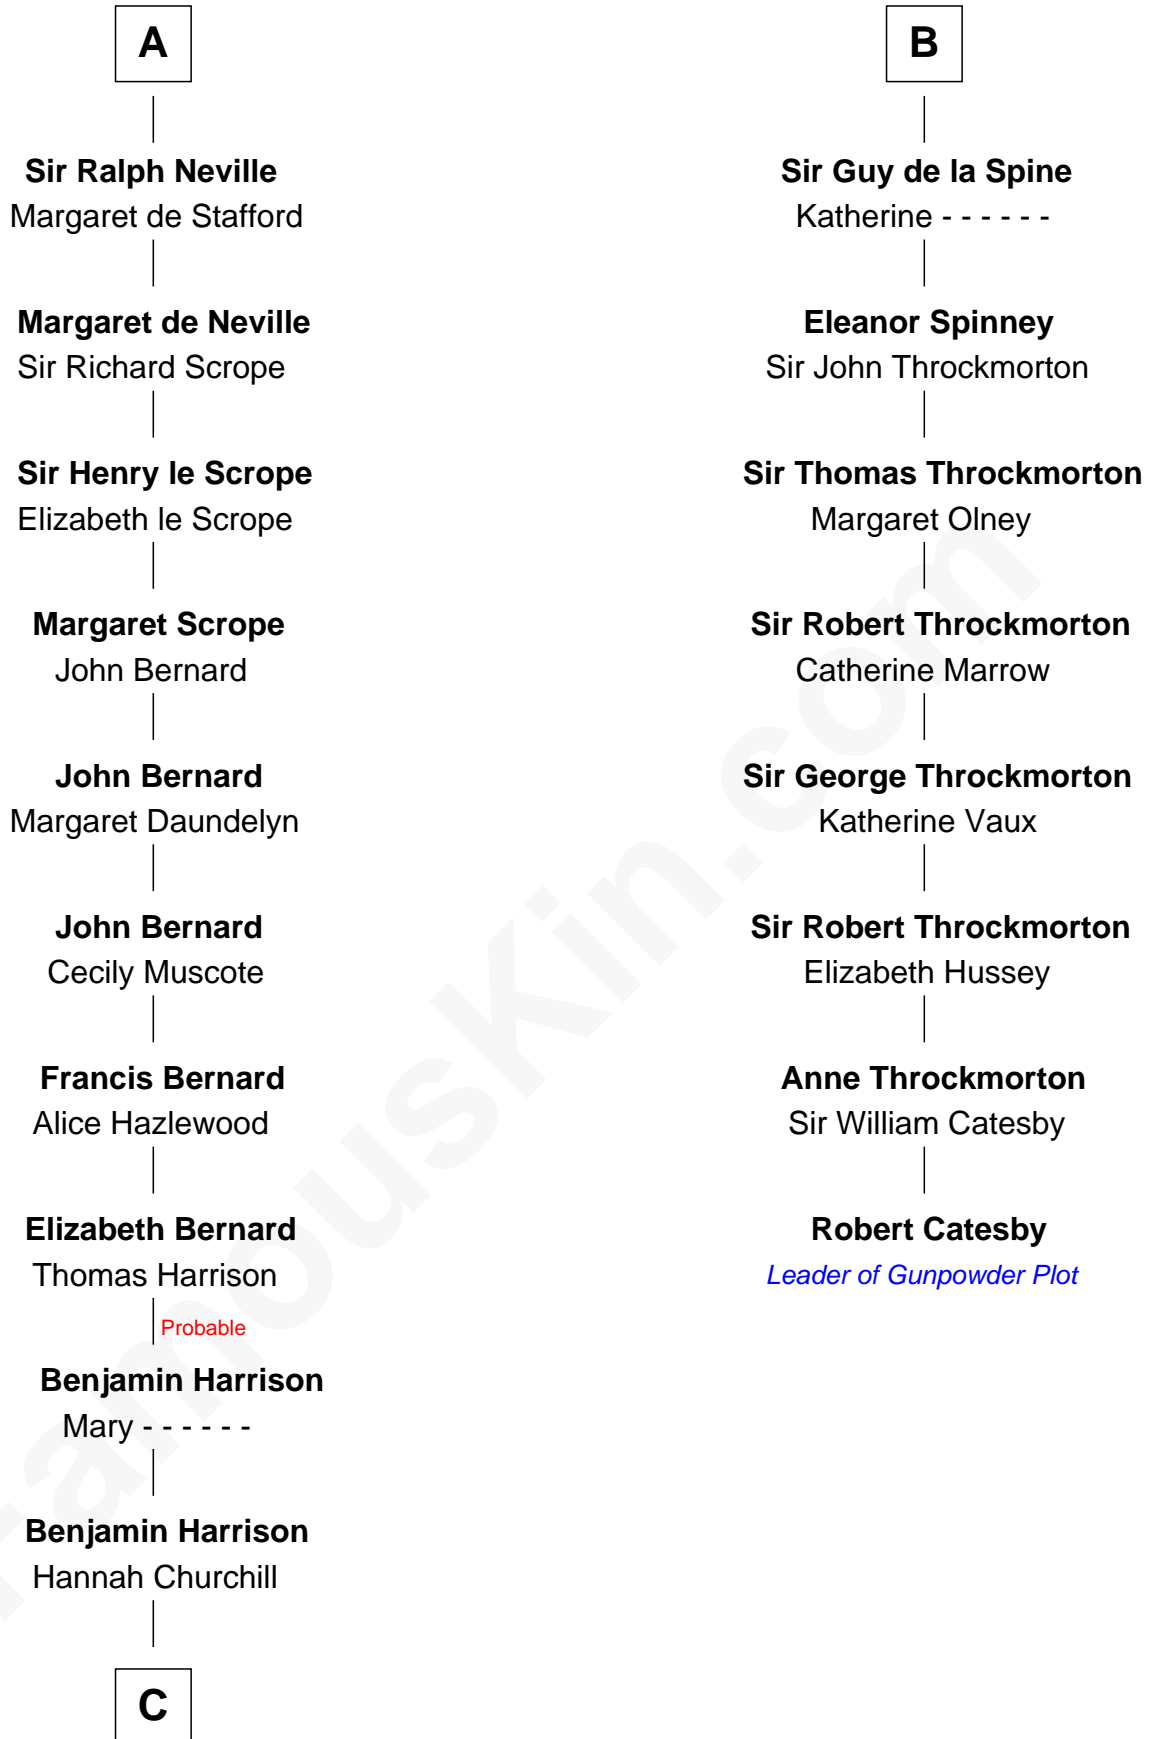

**FamousKin.com**  
**Relationship Chart of**  
**William Henry Harrison**  
*9th U.S. President*

14th cousin 6 times removed of

**Robert Catesby**  
*Leader of Gunpowder Plot*

**C**

—  
**Benjamin Harrison**

Elizabeth Burwell

—  
**Benjamin Harrison**

Anne Carter

—  
**Benjamin Harrison**

Elizabeth Bassett

—  
**William Henry Harrison**

*9th U.S. President*

FamousKin.com