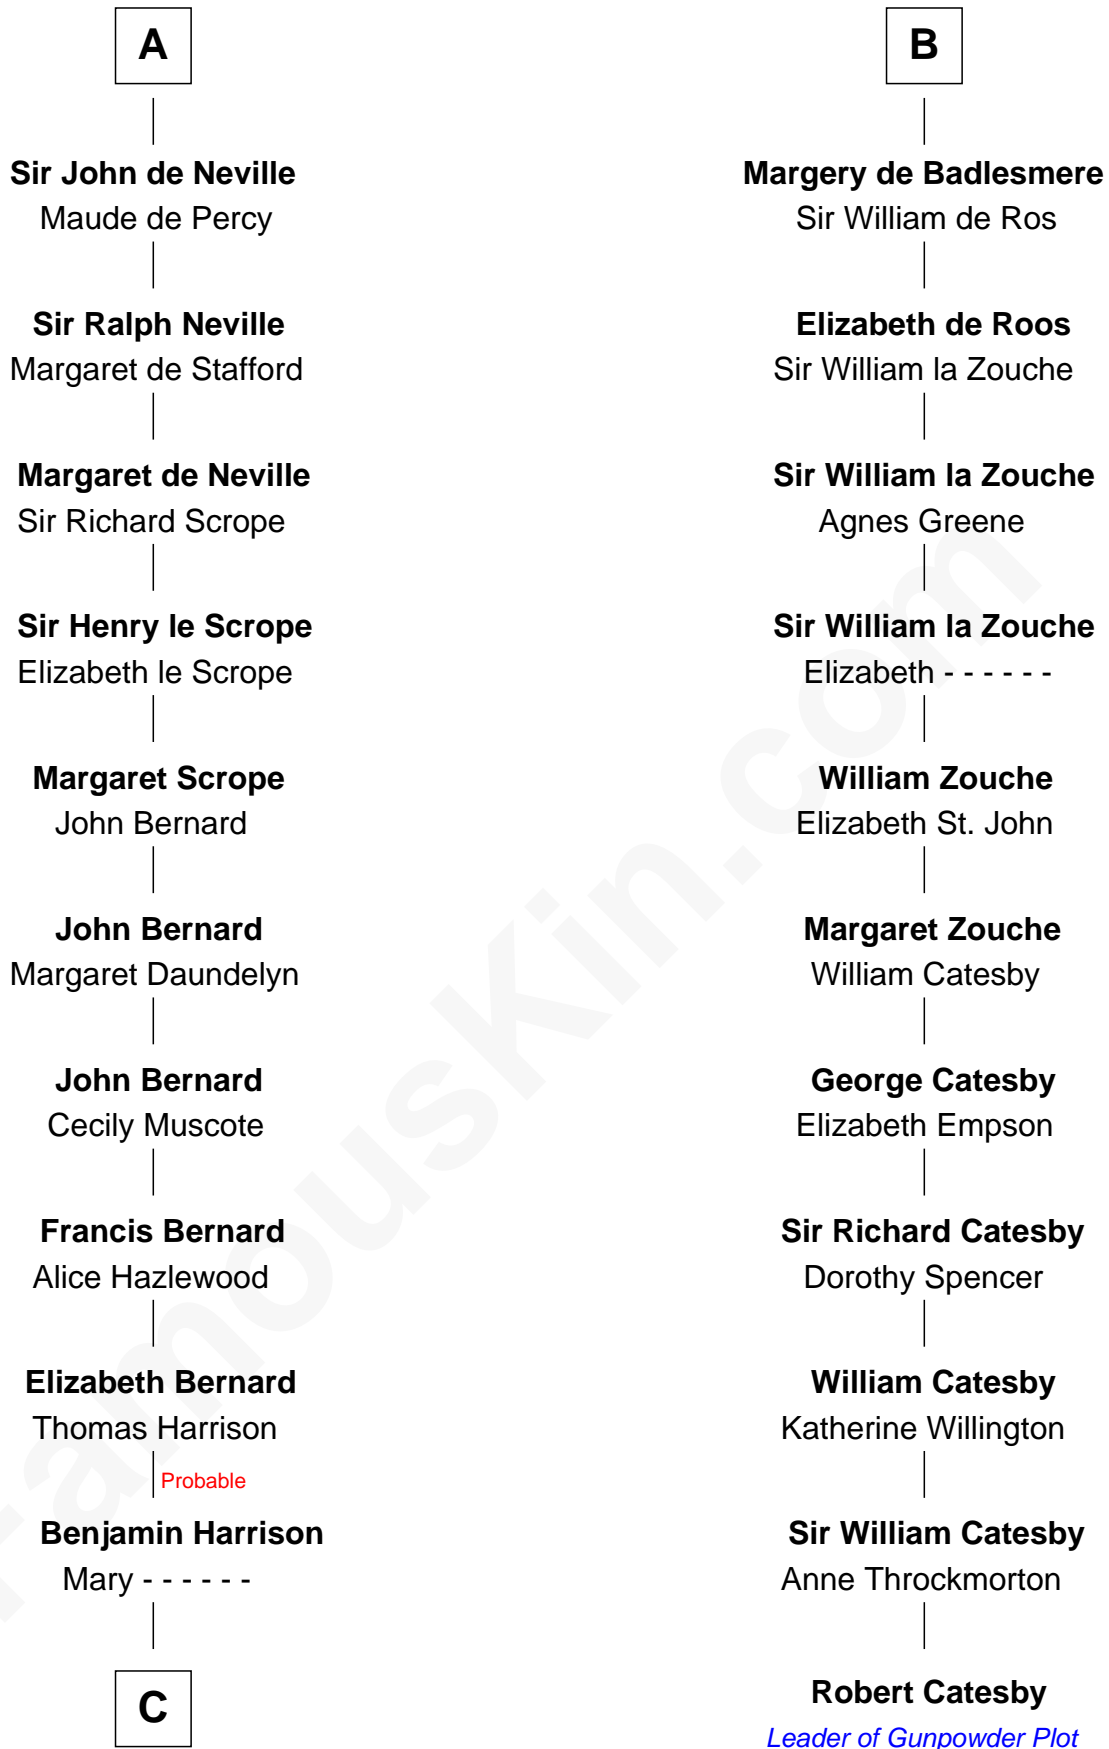

**FamousKin.com**  
**Relationship Chart of**  
**William Henry Harrison**  
*9th U.S. President*

17th cousin 4 times removed of

**Robert Catesby**  
*Leader of Gunpowder Plot*

**C**

**Benjamin Harrison**

Hannah Churchill

**Benjamin Harrison**

Elizabeth Burwell

**Benjamin Harrison**

Anne Carter

**Benjamin Harrison**

Elizabeth Bassett

**William Henry Harrison**

*9th U.S. President*

FamousKin.com