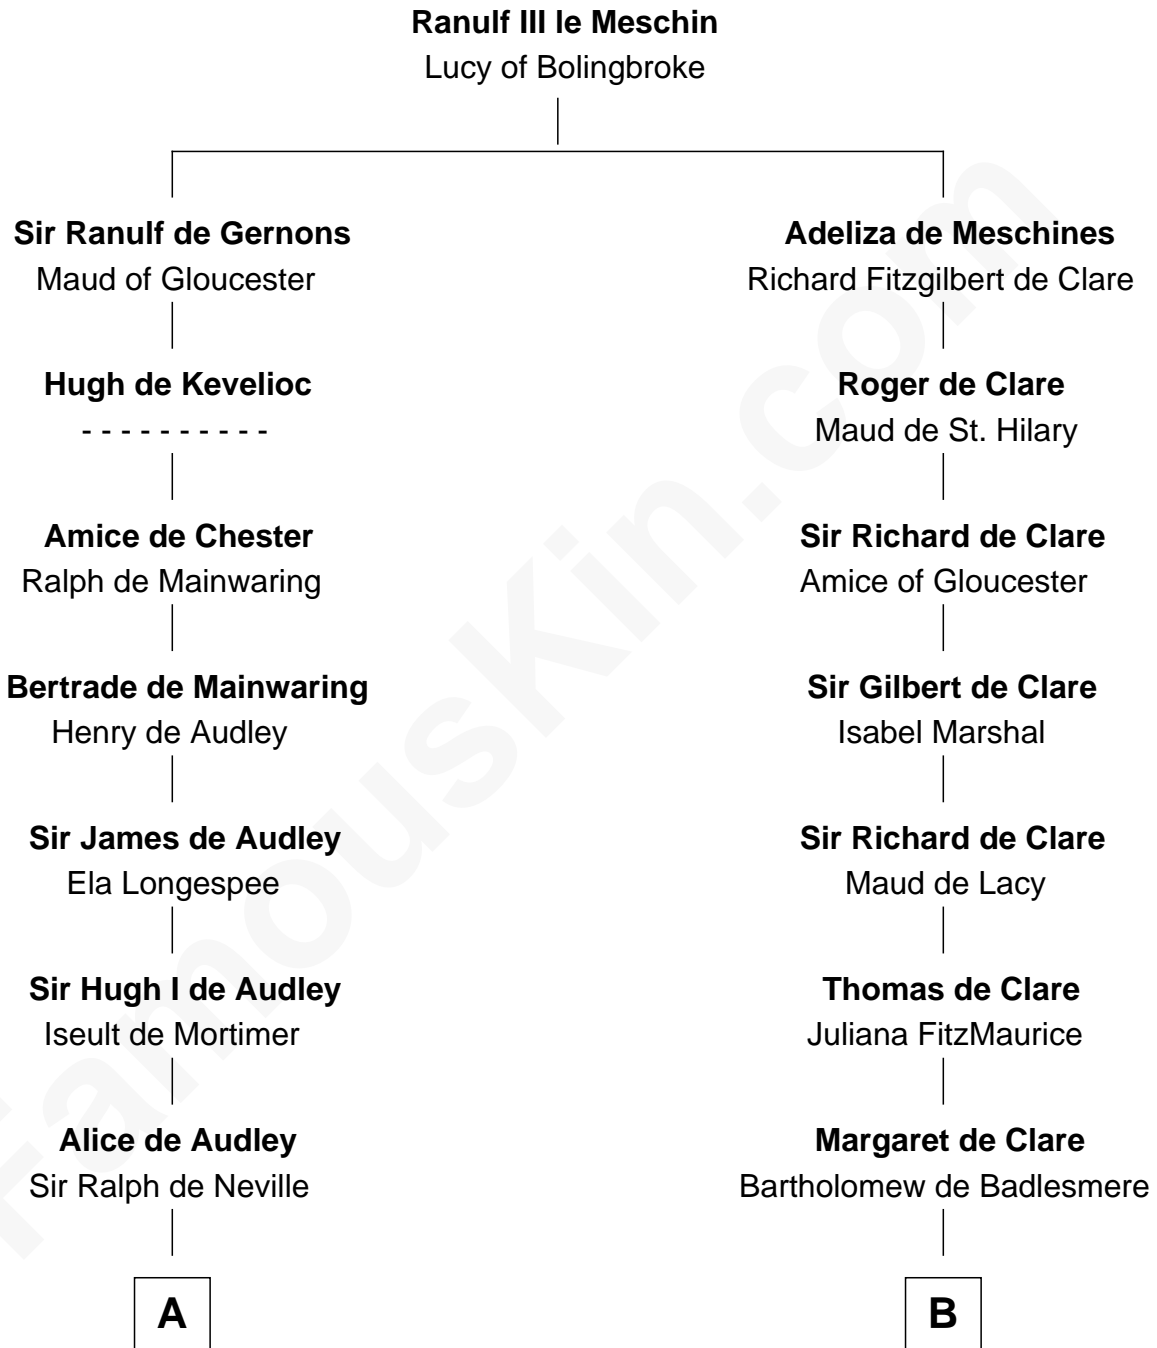

**FamousKin.com**  
**Relationship Chart of**  
**William Henry Harrison**  
*9th U.S. President*

17th cousin 4 times removed of

**Robert Catesby**  
*Leader of Gunpowder Plot*

**C**

**Benjamin Harrison**

Hannah Churchill

**Benjamin Harrison**

Elizabeth Burwell

**Benjamin Harrison**

Anne Carter

**Benjamin Harrison**

Elizabeth Bassett

**William Henry Harrison**

*9th U.S. President*

FamousKin.com