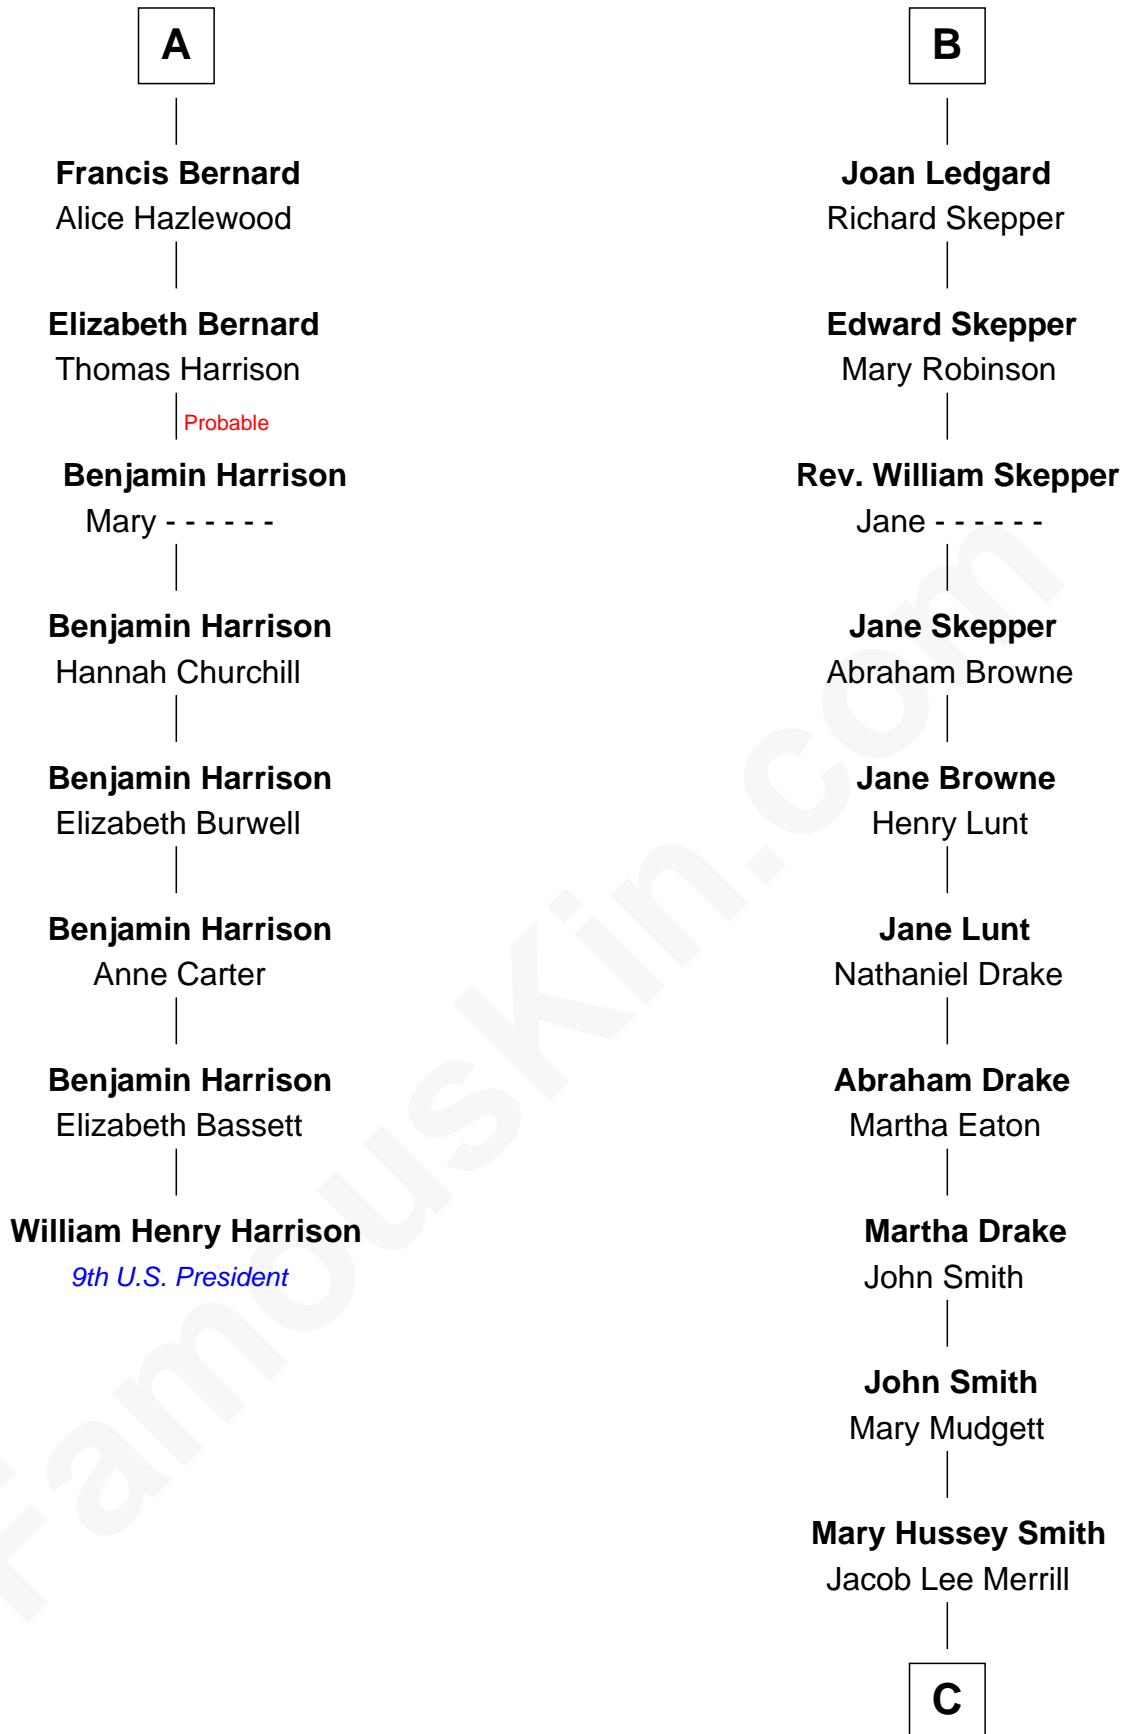

**FamousKin.com**  
**Relationship Chart of**  
**William Henry Harrison**  
*9th U.S. President*

**14th cousin 7 times removed of**  
**Meghan Markle**  
*Duchess of Sussex, TV Actress*

**C**

**George David Merrill**

Mary Bird

**Gertrude May Merrill**

Fred George Sanders

**Doris Mary Rita Sanders**

Gordon Arnold Markle

**Thomas Wayne Markle**

Doria Loyce Ragland

**Meghan Markle**