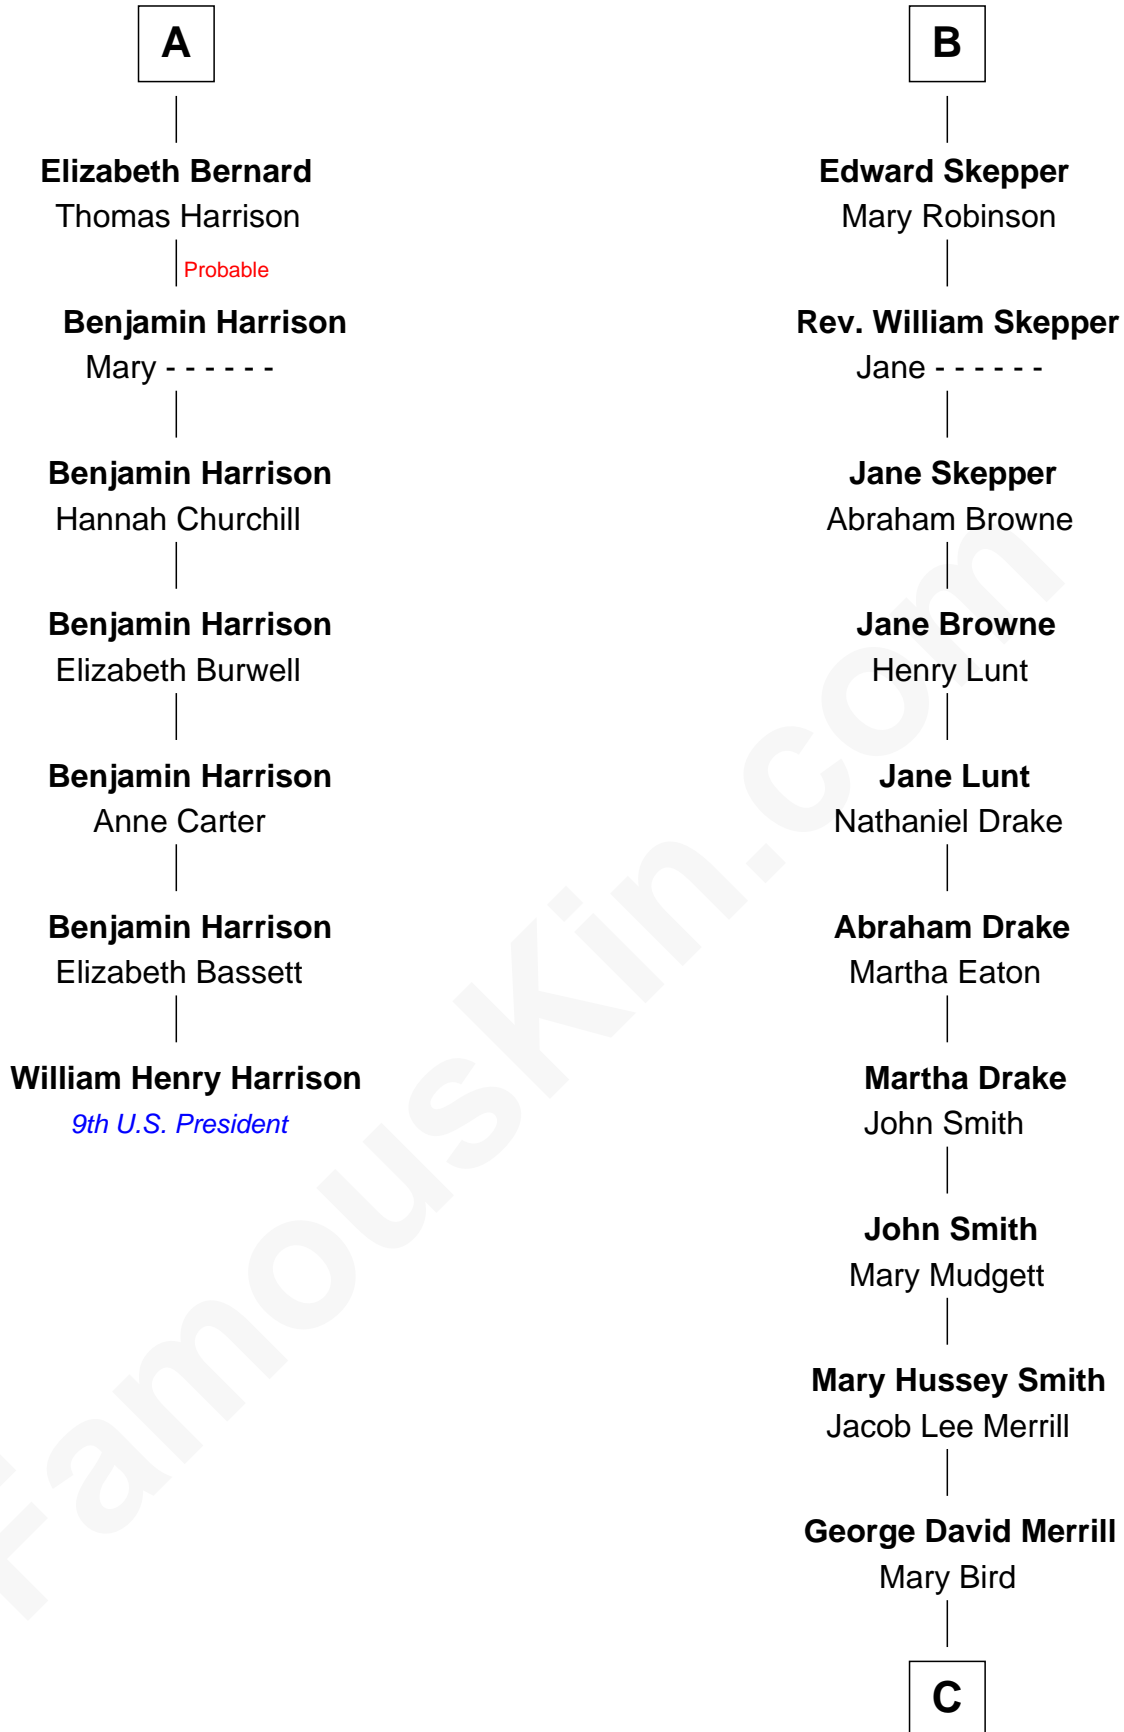

FamousKin.com
Relationship Chart of
William Henry Harrison
9th U.S. President

13th cousin 7 times removed of
Meghan Markle
Duchess of Sussex, TV Actress

Sir Hugh de Stafford
 Philippa de Beauchamp

Margaret de Stafford
 Sir Ralph Neville

Katherine de Stafford
 Michael de la Pole

Margaret de Neville
 Sir Richard Scrope

Isabel de la Pole
 Thomas Morley

Sir Henry le Scrope
 Elizabeth le Scrope

Anne Morley
 Sir John Hastings

Margaret Scrope
 John Bernard

Elizabeth Hastings
 Sir Robert Hildyard

John Bernard
 Margaret Daundelyn

Sir Piers Hildyard
 Joan de la See

John Bernard
 Cecily Muscote

Isabel Hildyard
 Ralph Legard

Francis Bernard
 Alice Hazlewood

Joan Ledgard
 Richard Skepper

A

B

C

Gertrude May Merrill

Fred George Sanders

Doris Mary Rita Sanders

Gordon Arnold Markle

Thomas Wayne Markle