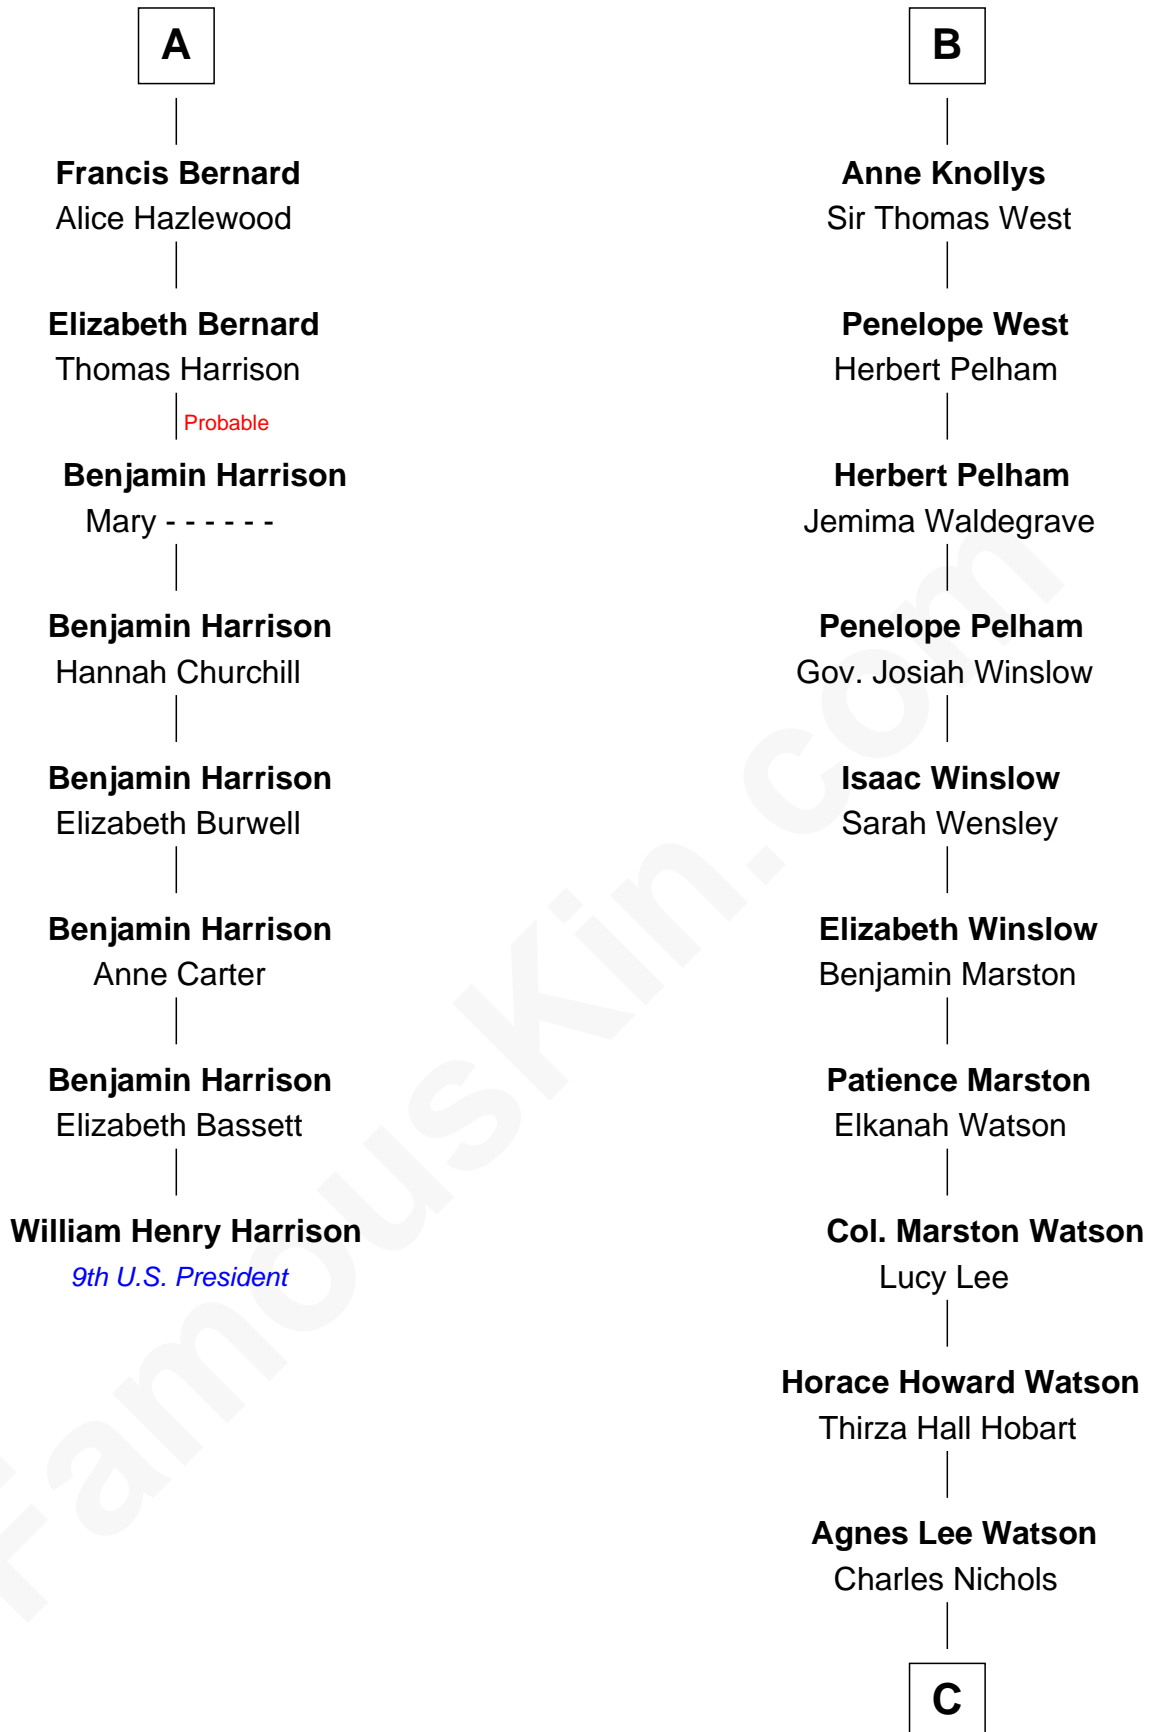

FamousKin.com
Relationship Chart of
William Henry Harrison
9th U.S. President

14th cousin 7 times removed of

John Cena
Movie Actor and WWE Pro Wrestler

C

Charles H. Nichols

Martha Emma Dix

Charles Nichols

Julia Ellen Skelton

Natalie Nichols

Ulysses John Lupien

Carol Frances Lupien

John Joseph Cena

John Cena

Actor and Pro Wrestler