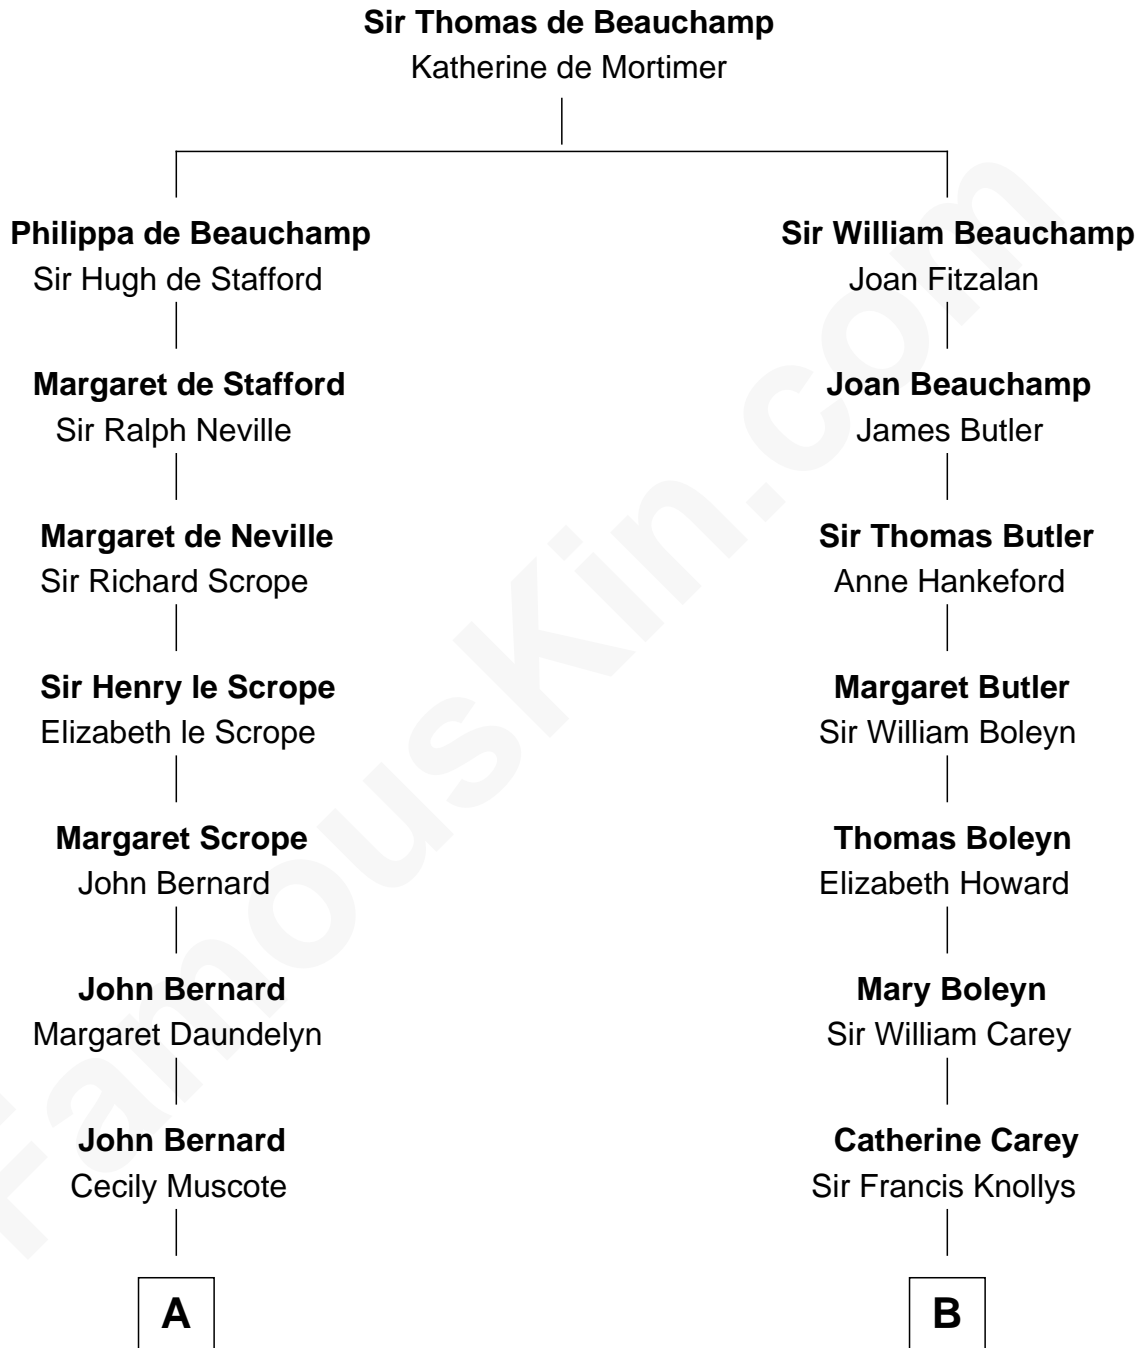

FamousKin.com
Relationship Chart of
William Henry Harrison
9th U.S. President

14th cousin 7 times removed of

John Cena
Movie Actor and WWE Pro Wrestler

C

Charles H. Nichols

Martha Emma Dix

Charles Nichols

Julia Ellen Skelton

Natalie Nichols

Ulysses John Lupien

Carol Frances Lupien

John Joseph Cena

John Cena

Actor and Pro Wrestler