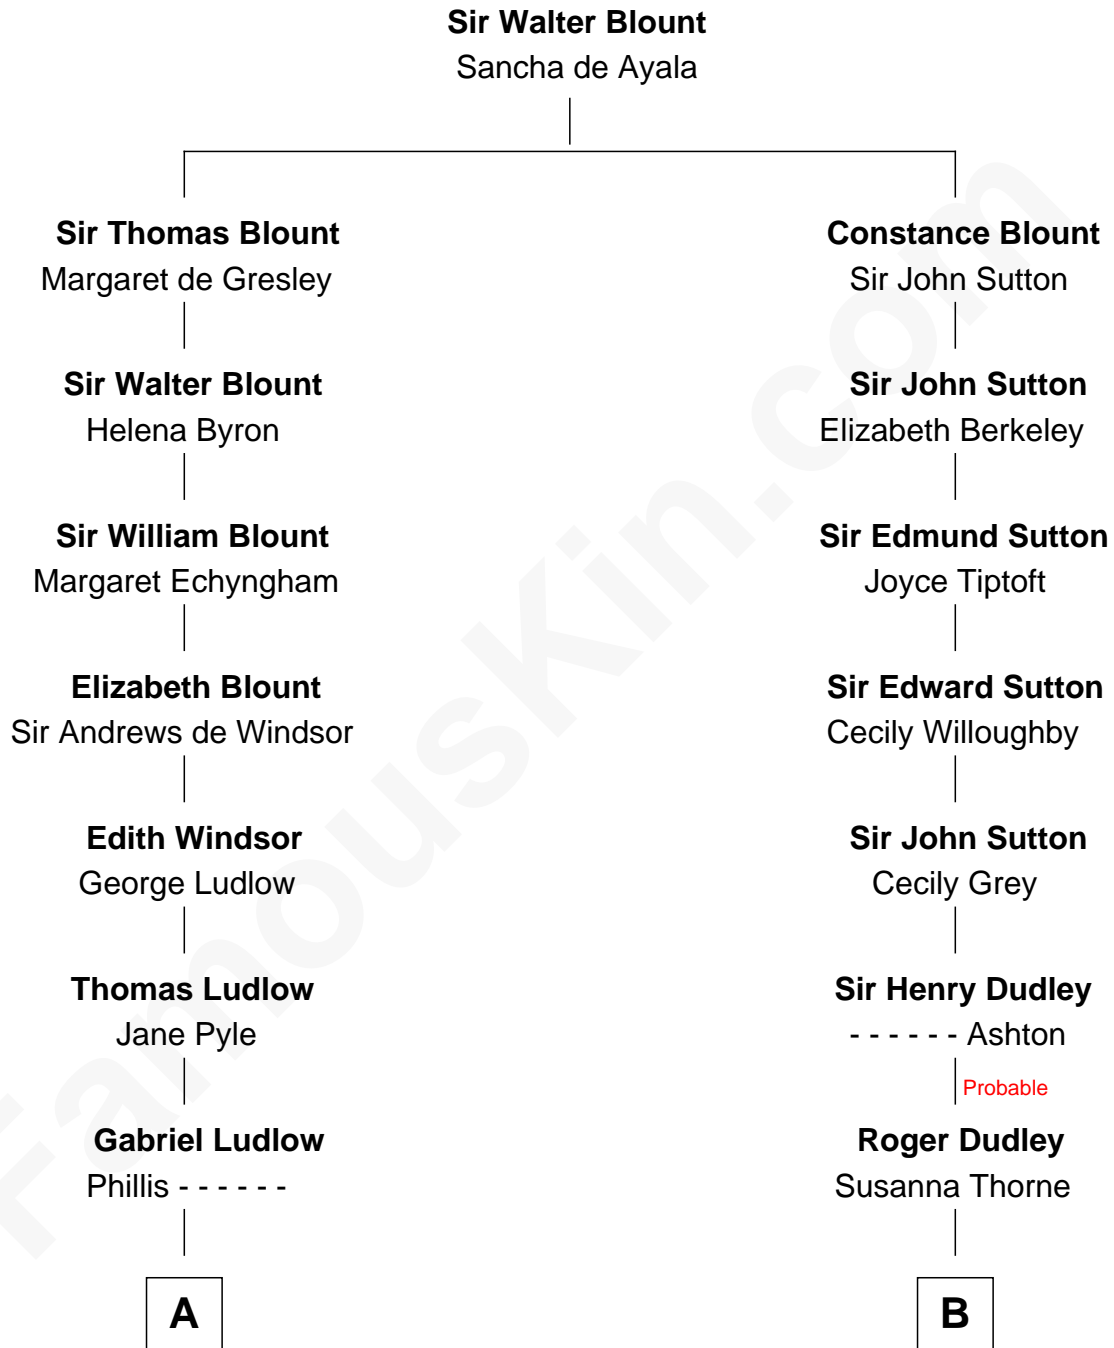

**FamousKin.com**  
**Relationship Chart of**  
**William Henry Harrison**  
*9th U.S. President*

**11th cousin 9 times removed of**

**John Cena**  
*Movie Actor and WWE Pro Wrestler*

**C**

**Charles Nichols**  
Julia Ellen Skelton