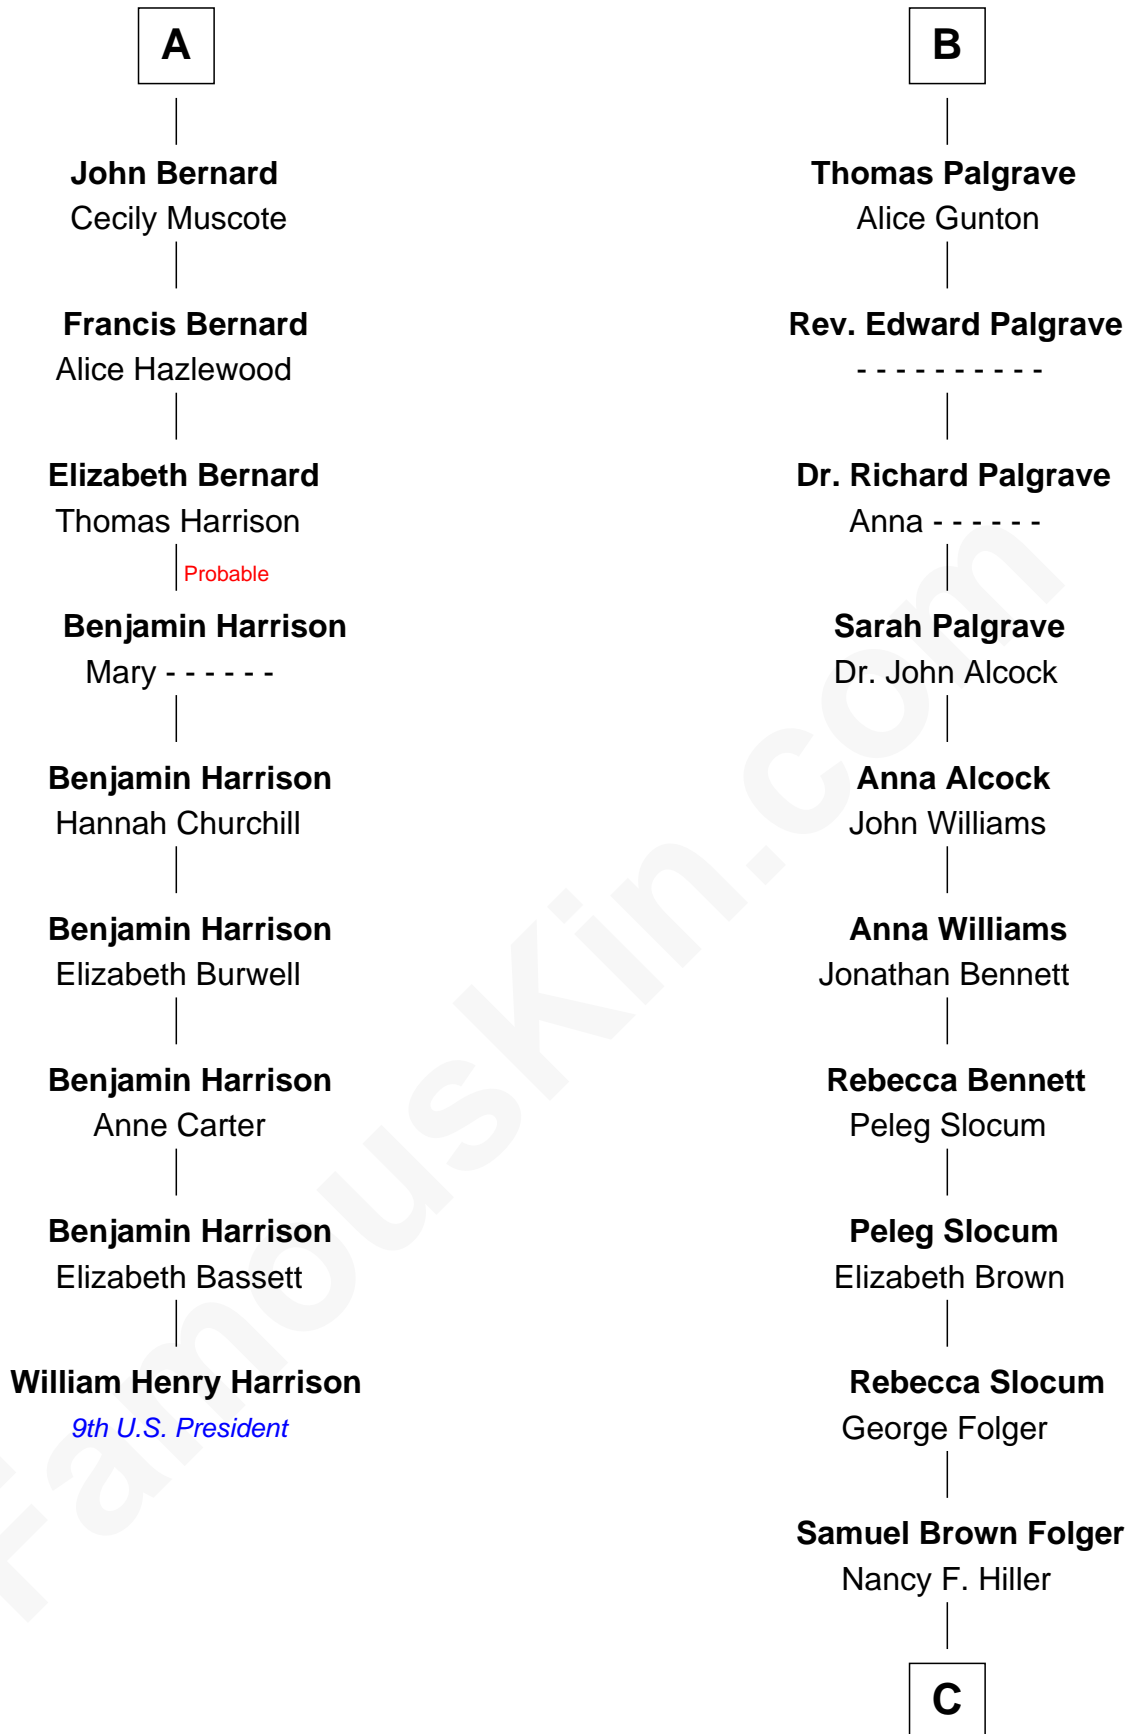

FamousKin.com
Relationship Chart of
William Henry Harrison
9th U.S. President

15th cousin 3 times removed of

Henry Clay Folger

Founder of Folger Shakespeare Library and Chairman of Standard Oil

Bartholomew de Badlesmere

Margaret de Clare

Margery de Badlesmere

Sir William de Ros

Maud de Roos

John de Welles

Margery de Welles

Stephen le Scrope

John le Scrope

Elizabeth de Badlesmere

Sir William de Bohun

Elizabeth de Bohun

Sir Richard Fitzalan

Elizabeth Fitzalan

Sir Robert Goushill

Elizabeth Goushill

Sir Robert Wingfield

Elizabeth Wingfield

Sir William Brandon

Eleanor Brandon

John Glemham

Anne Glemham

Henry Palgrave

B

C