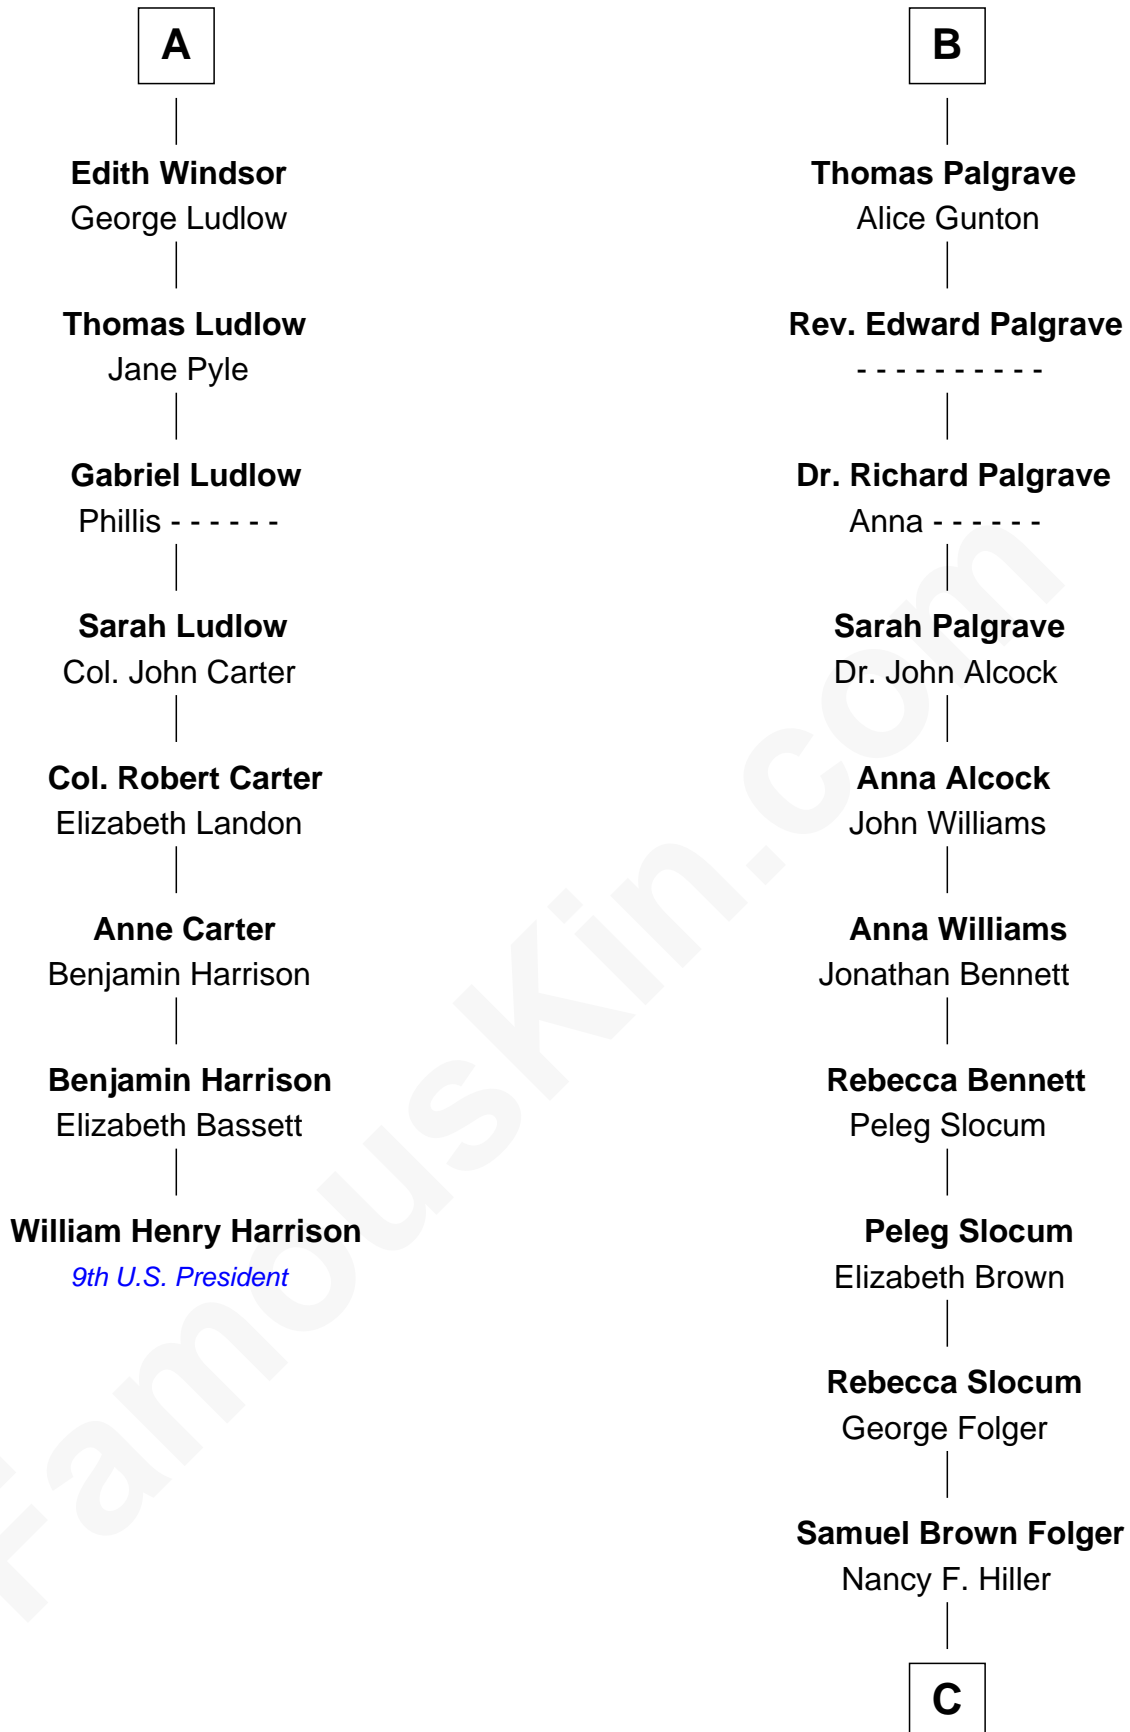

**FamousKin.com**  
**Relationship Chart of**  
**William Henry Harrison**  
*9th U.S. President*

14th cousin 4 times removed of

**Henry Clay Folger**

*Founder of Folger Shakespeare Library and Chairman of Standard Oil*

**Humphrey de Bohun**  
 Elizabeth Plantagenet

C

Henry Clay Folger  
Eliza Jane Clark

Henry Clay Folger  
*Chairman of Standard Oil*

FamousKin.com