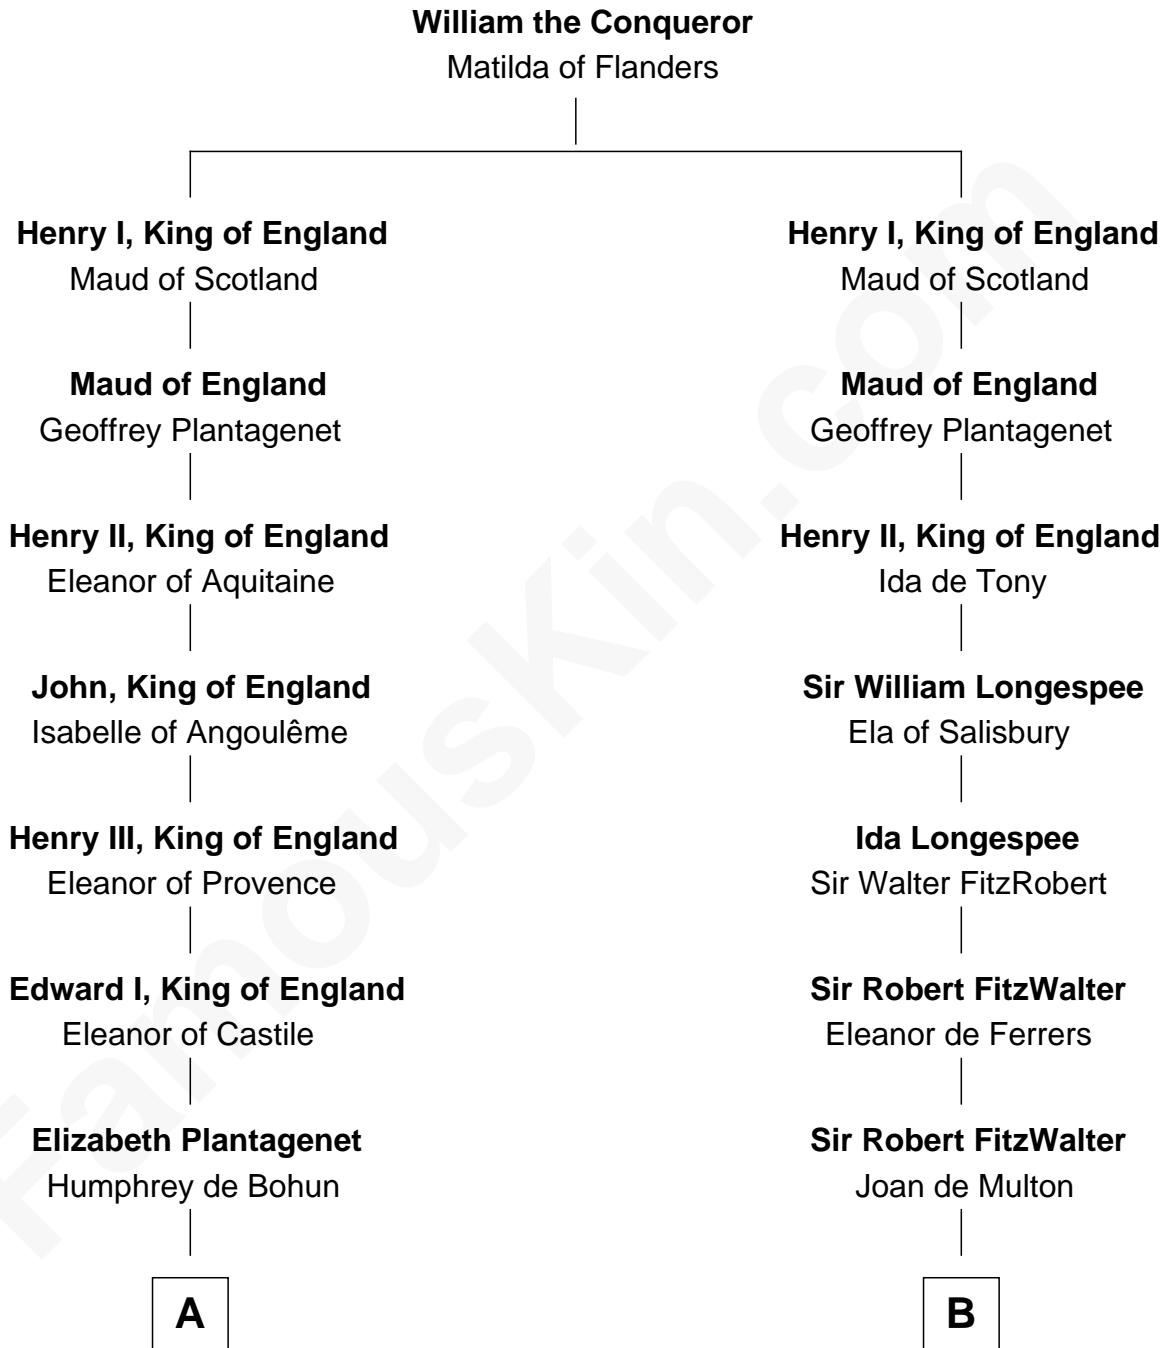

## Relationship Chart of

### William Henry Harrison

9th U.S. President

21st cousin of

**Samuel Howard**

Boston Tea Party Participant

**C**

**Sarah Ludlow**  
Col. John Carter

**Col. Robert Carter**  
Elizabeth Landon