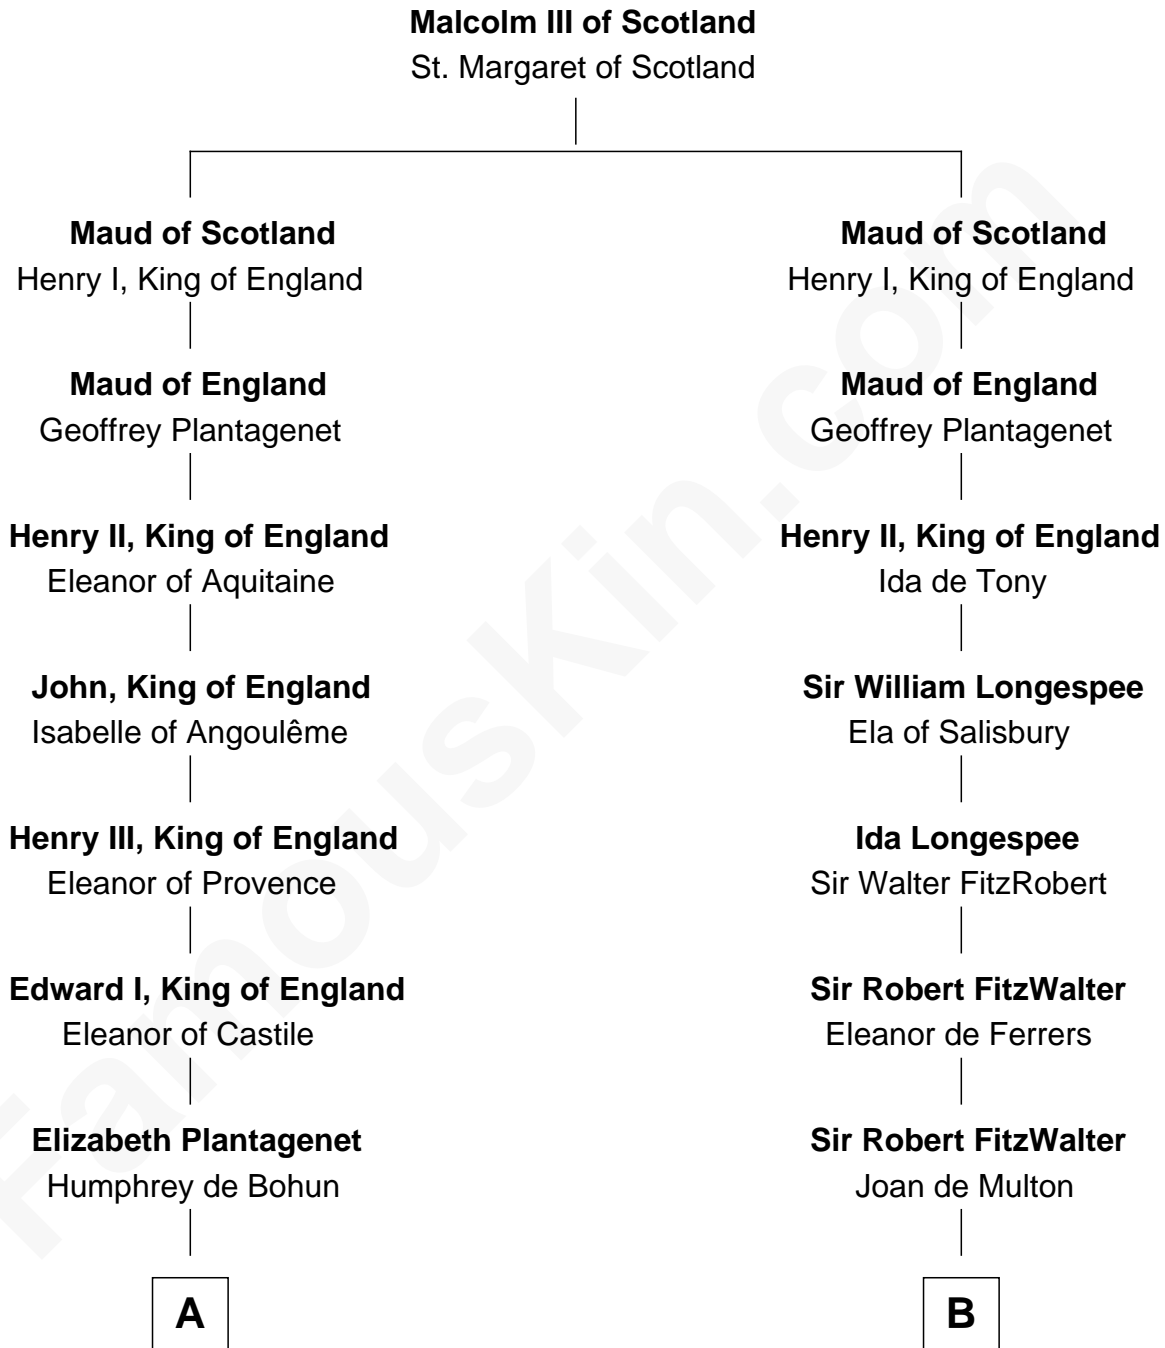

FamousKin.com

Relationship Chart of

William Henry Harrison

9th U.S. President

21st cousin of

Samuel Howard

Boston Tea Party Participant

C

Sarah Ludlow
Col. John Carter

Col. Robert Carter
Elizabeth Landon

Anne Carter
Benjamin Harrison

Benjamin Harrison
Elizabeth Bassett

William Henry Harrison
9th U.S. President

D

Elizabeth Clement
William Sumner