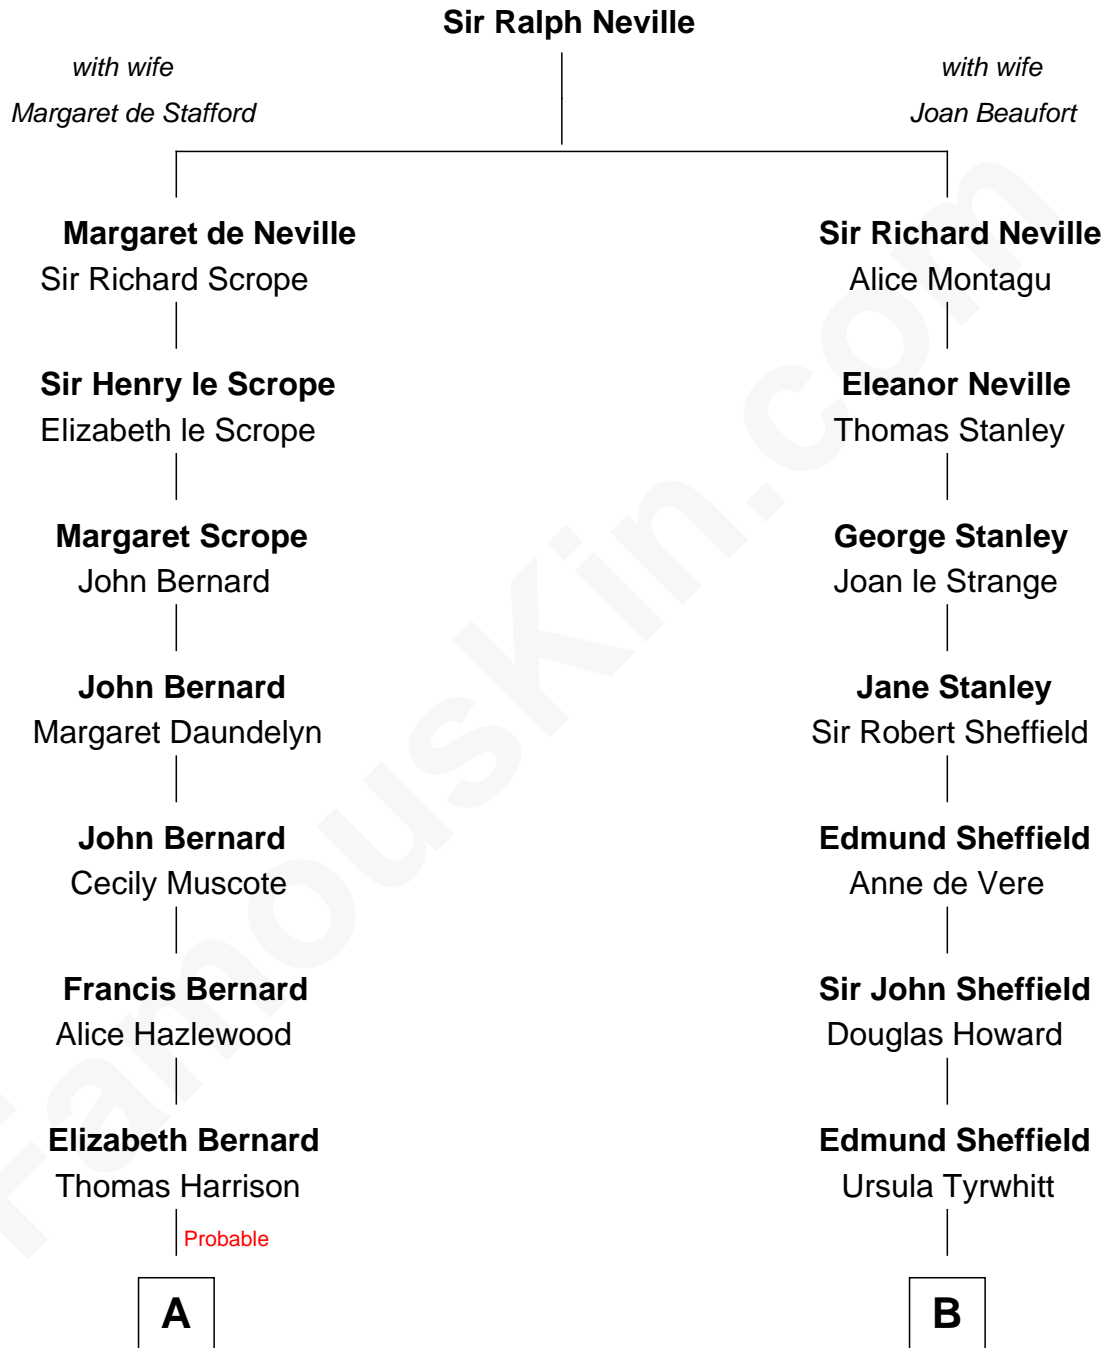

**FamousKin.com**  
**Relationship Chart of**  
**William Henry Harrison**  
*9th U.S. President*

**12th cousin 6 times removed of**  
**Cara Delevingne**  
*Fashion Model and Movie Actress*

C

**Pandora Anne Stevens**  
Charles Hamar Delevingne

**Cara Delevingne**  
*Model and Actress*

FamousKin.com