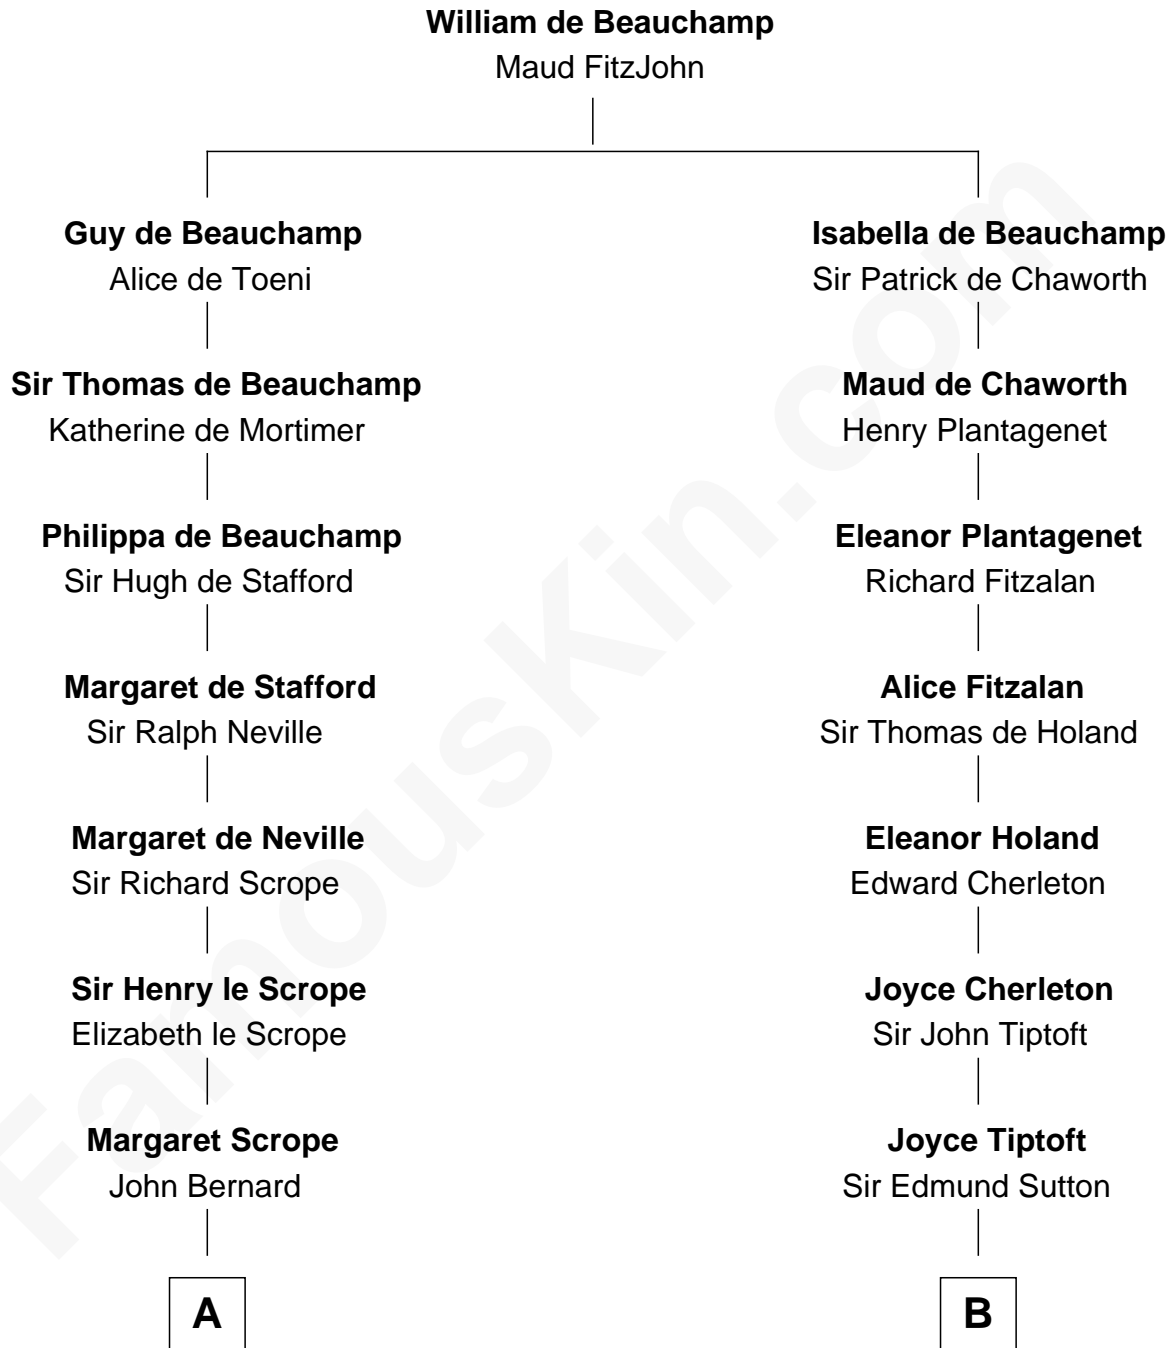

**FamousKin.com**  
**Relationship Chart of**  
**William Henry Harrison**  
*9th U.S. President*

**16th cousin 4 times removed of**  
**Dr. H. H. Holmes**  
*Serial Killer aka "Devil in the White City"*

**C**

—  
**Samuel Mudgett**

Mary Morrill

—  
**Scribner Mudgett**

Nancy Prescott

—  
**Levi Horton Mudgett**

Theodate Page Price

—  
**Dr. H. H. Holmes**

*Serial Killer Dr. H. H. Holmes*