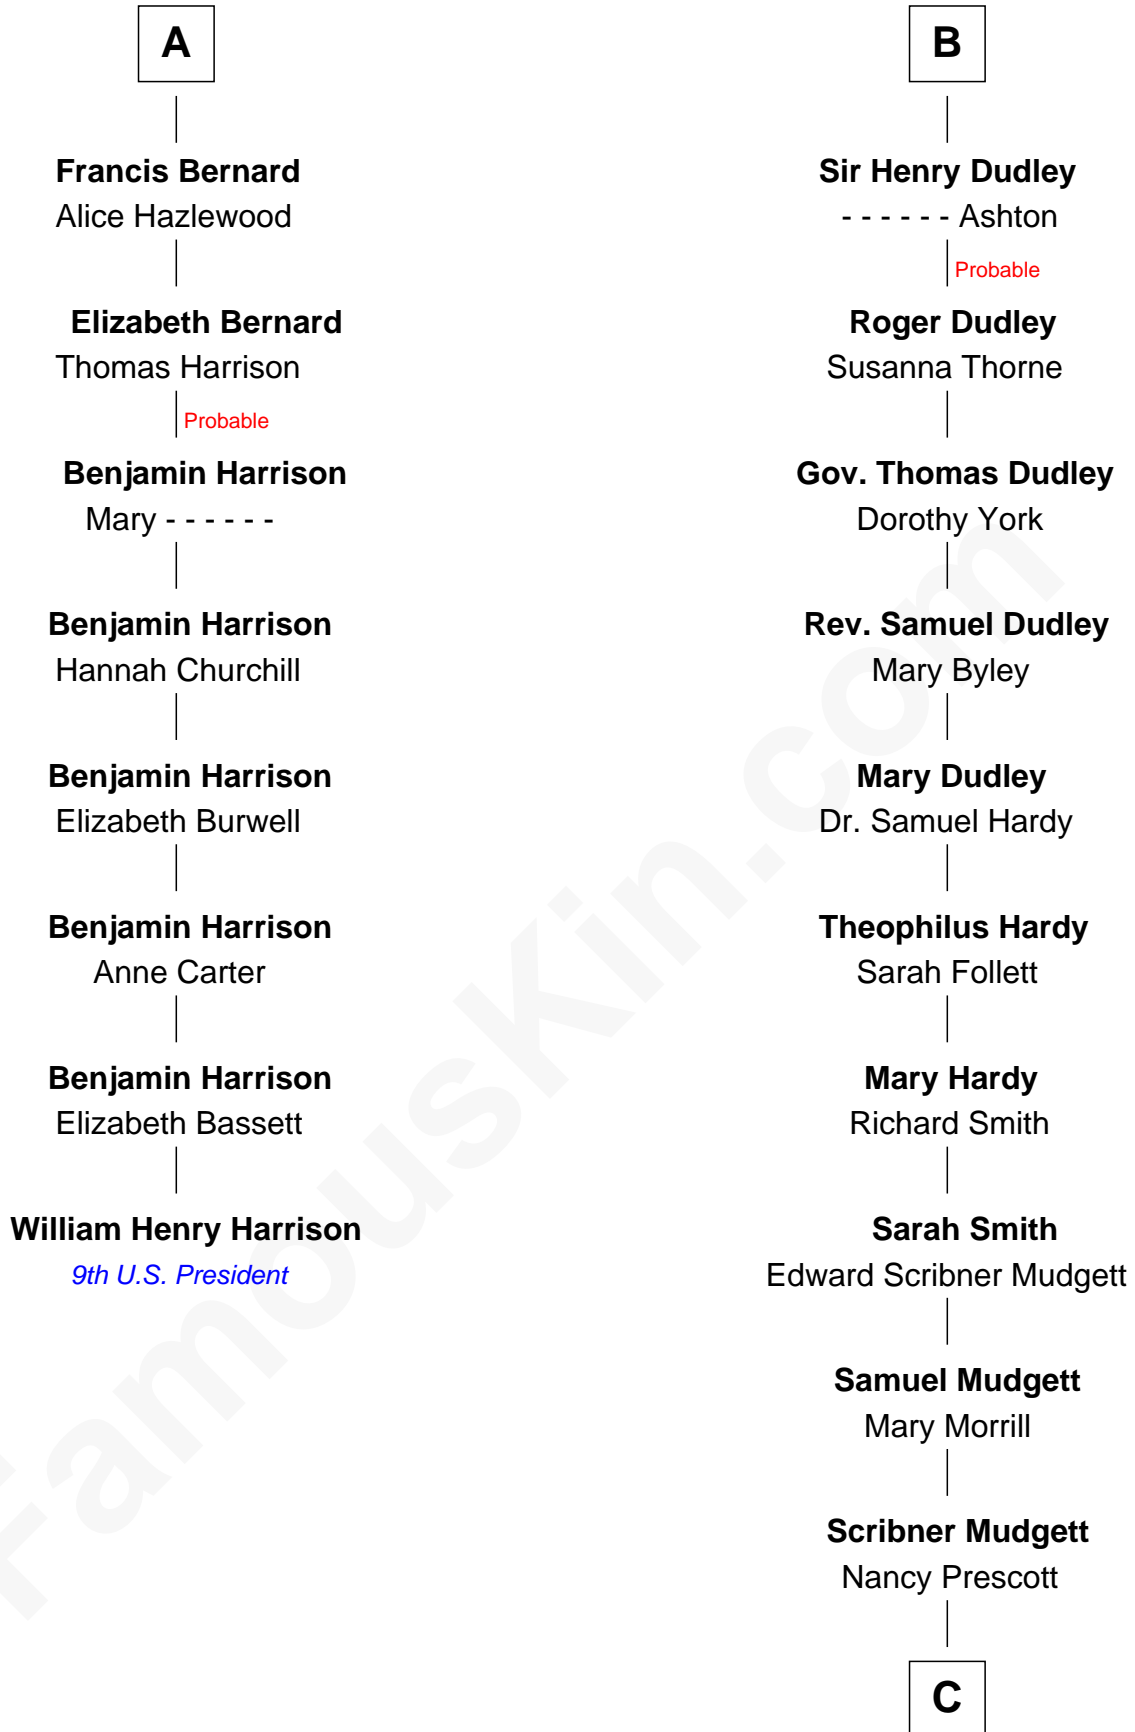

**FamousKin.com**  
**Relationship Chart of**  
**William Henry Harrison**  
*9th U.S. President*

**14th cousin 4 times removed of**  
**Dr. H. H. Holmes**  
*Serial Killer aka "Devil in the White City"*

**C**

**Levi Horton Mudgett**

Theodate Page Price

**Dr. H. H. Holmes**

*Serial Killer Dr. H. H. Holmes*

FamousKin.com