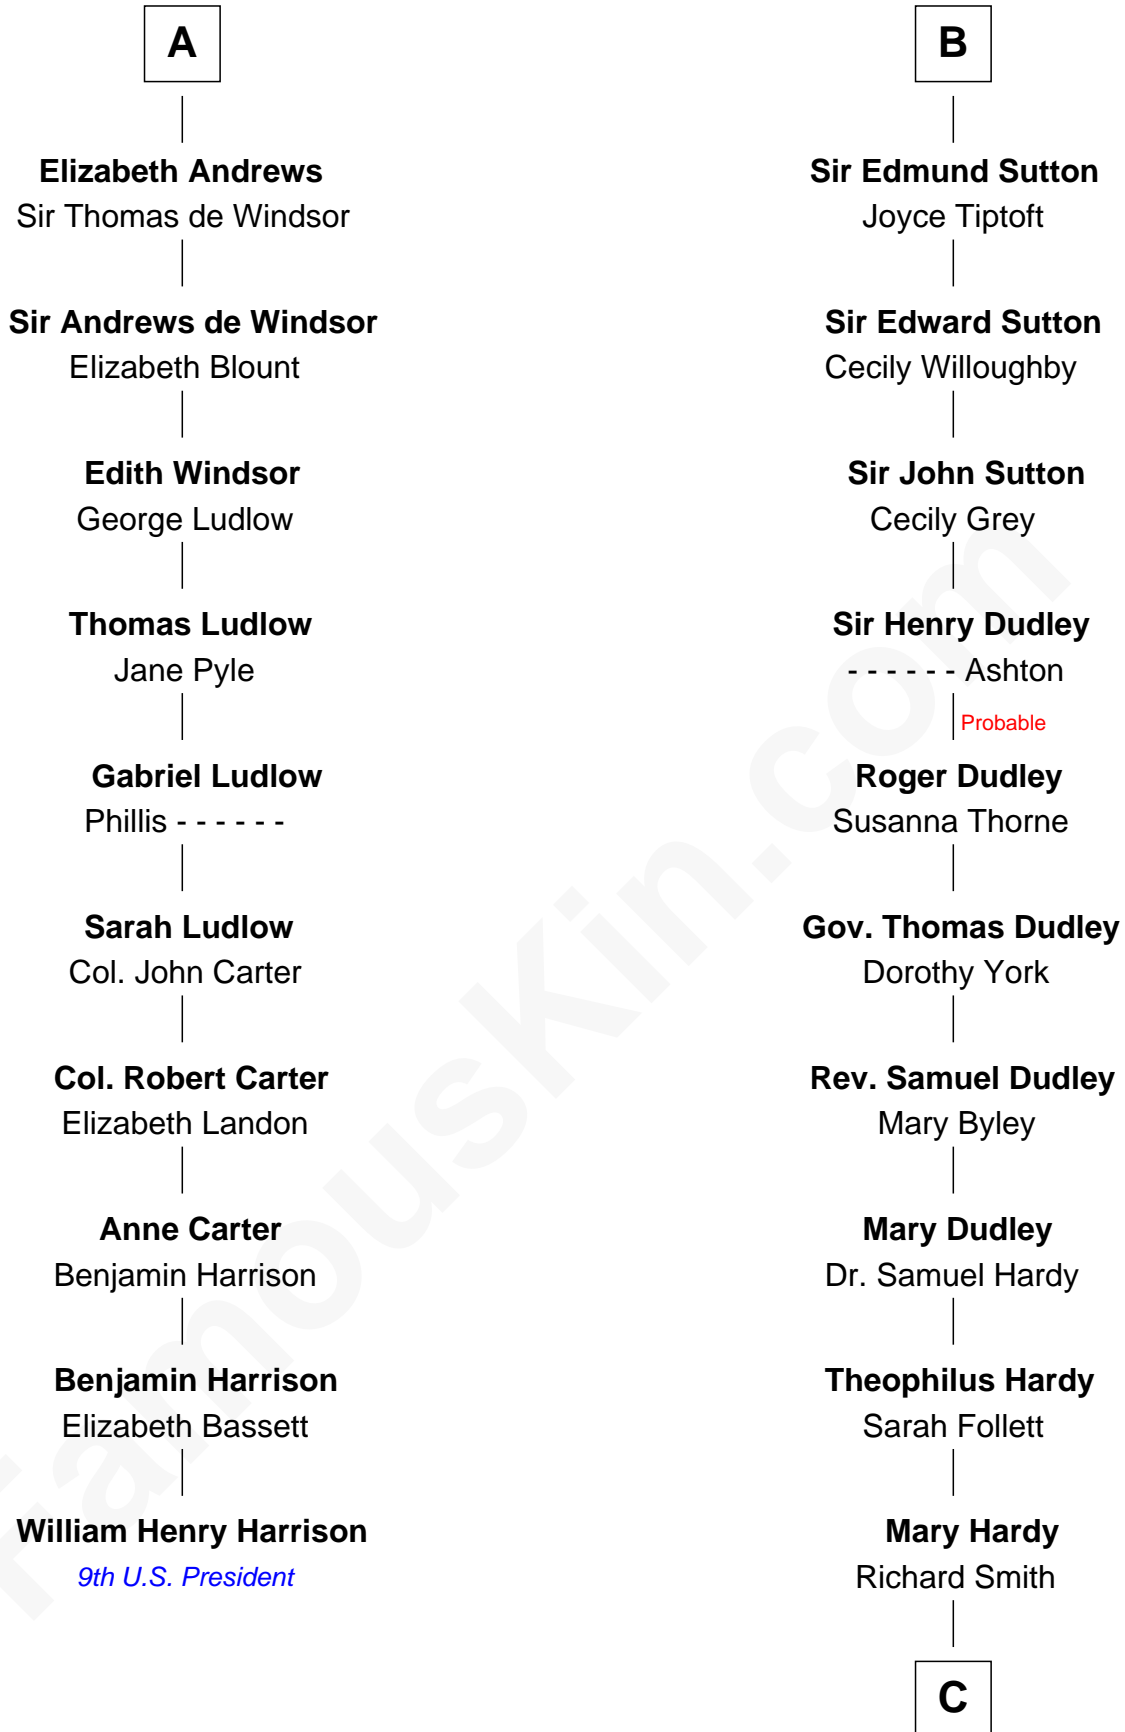

**FamousKin.com**  
**Relationship Chart of**  
**William Henry Harrison**  
*9th U.S. President*

**16th cousin 5 times removed of**  
**Dr. H. H. Holmes**  
*Serial Killer aka "Devil in the White City"*

**Sir Philip le Despencer**  
 Joan de Cobham

**Sir Philip le Despencer**  
 Elizabeth - - - - -

**Alice le Dispenser**  
 Sir John Sutton

**Sir John Sutton**  
 Constance Blount

**Sir John Sutton**  
 Elizabeth Berkeley

**B**

**C**

**Sarah Smith**

Edward Scribner Mudgett

**Samuel Mudgett**

Mary Morrill

**Scribner Mudgett**

Nancy Prescott

**Levi Horton Mudgett**

Theodate Page Price

**Dr. H. H. Holmes**

*Serial Killer Dr. H. H. Holmes*

FamousKin.com