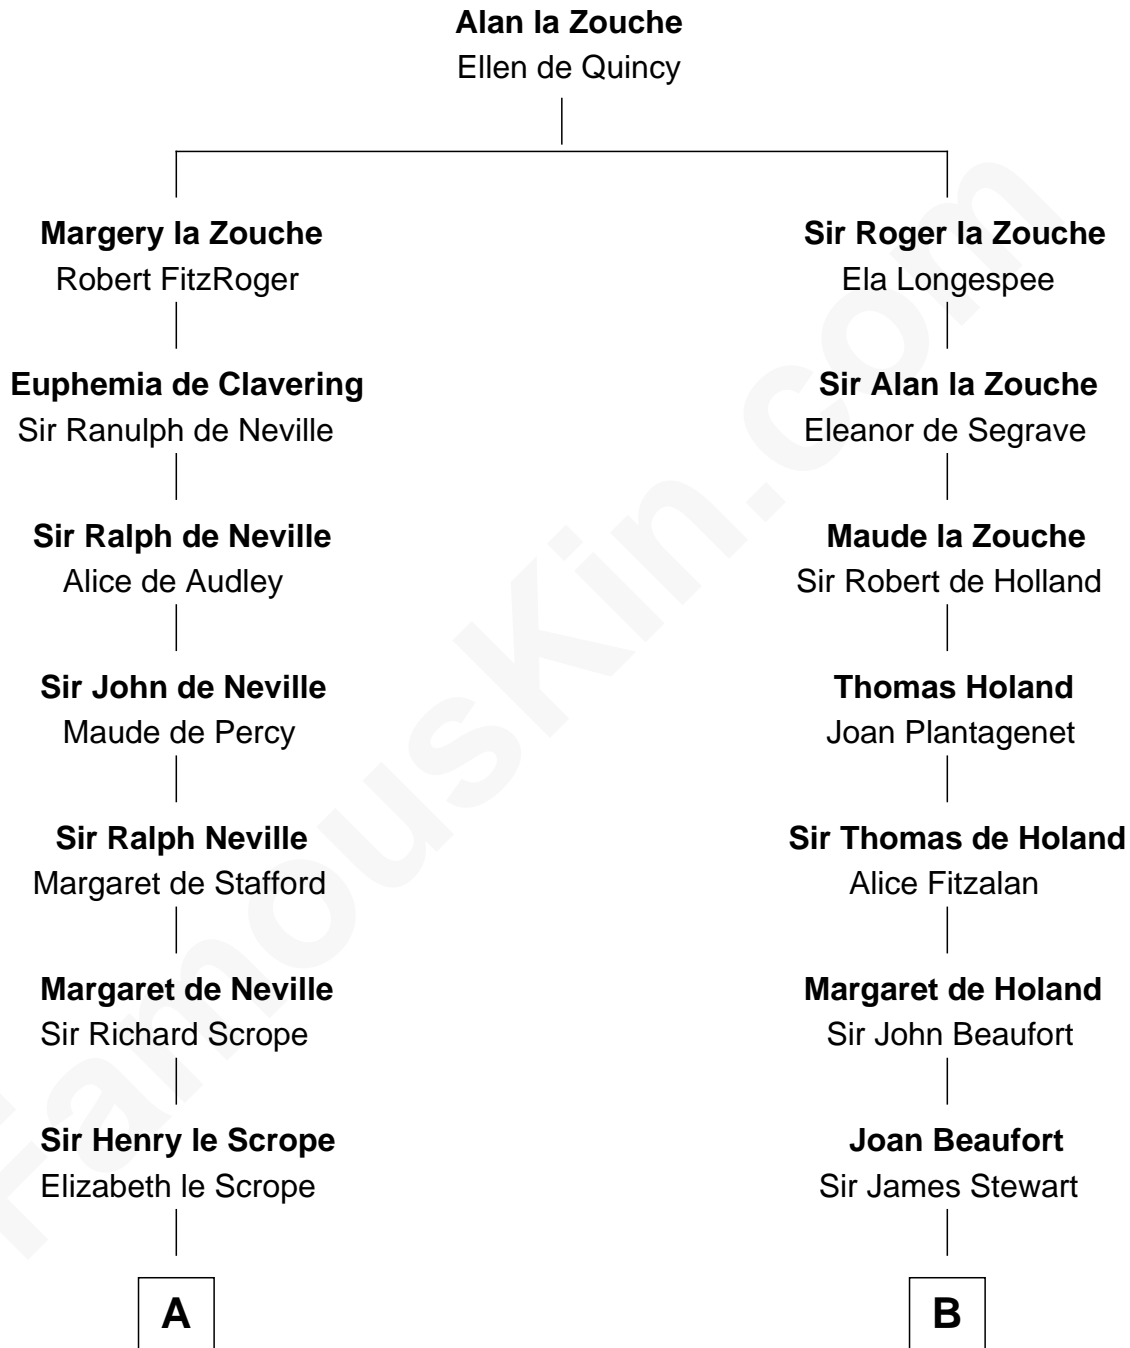

FamousKin.com
Relationship Chart of
William Henry Harrison
9th U.S. President

17th cousin 3 times removed of
Theodore Roosevelt
26th U.S. President

C

Anne Irvine

James Bulloch

James Stephens Bulloch

Martha Stewart

Martha Bulloch

Theodore Roosevelt

Theodore Roosevelt

26th U.S. President

FamousKin.com