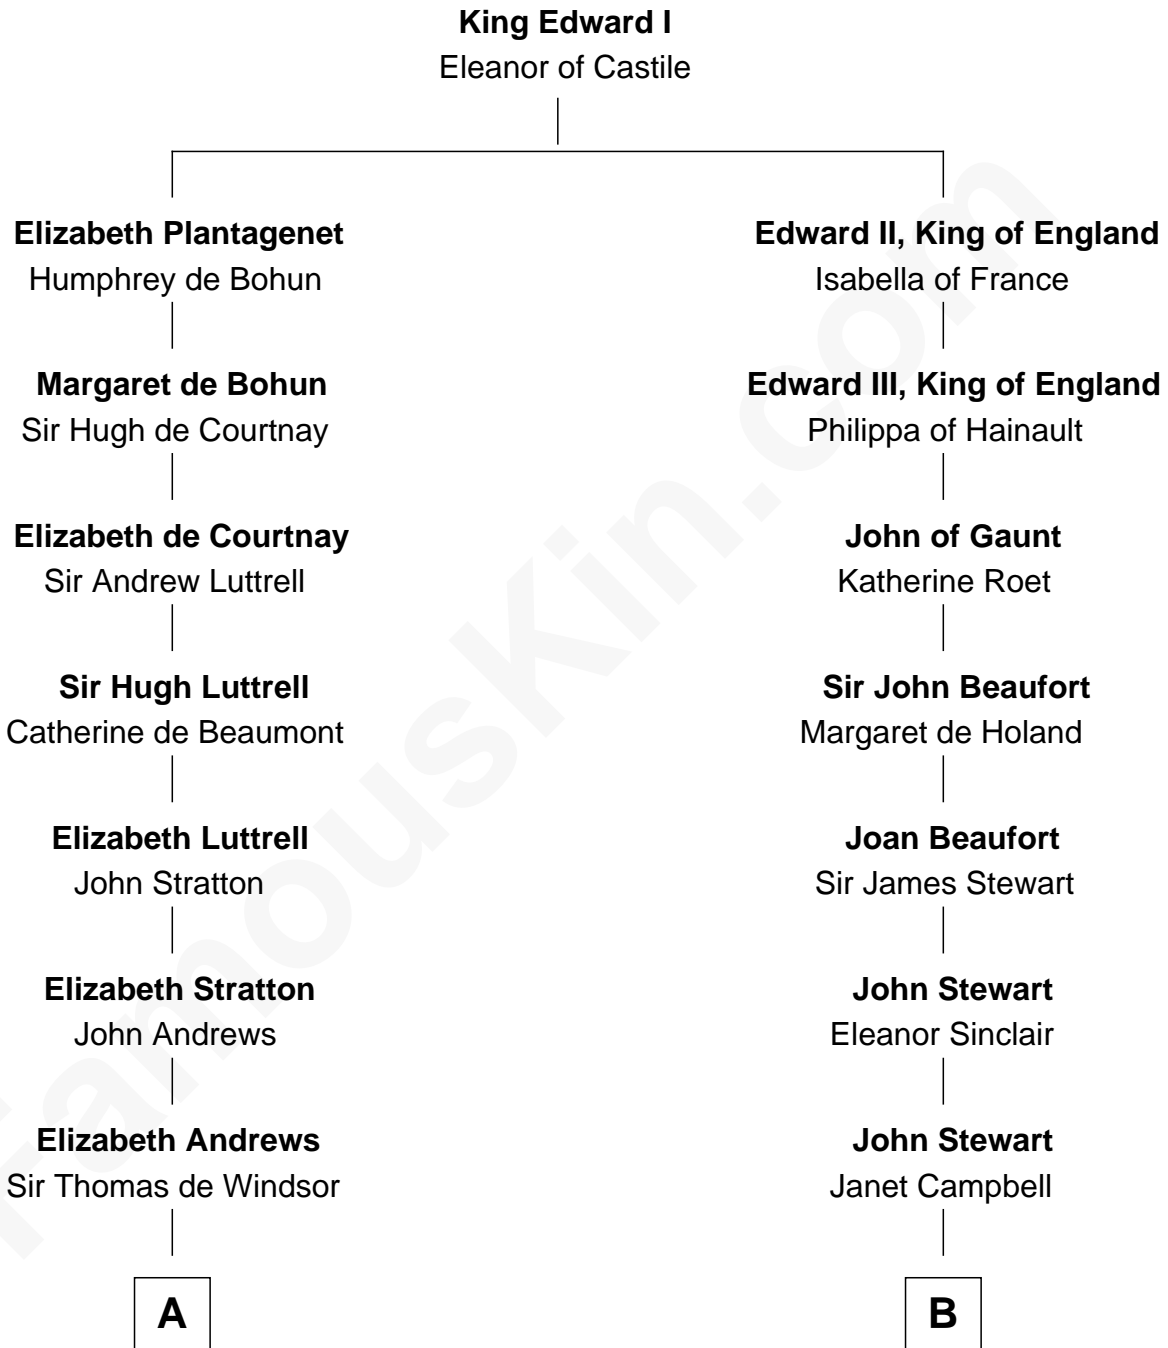

FamousKin.com
Relationship Chart of
William Henry Harrison
9th U.S. President

15th cousin 3 times removed of
Theodore Roosevelt
26th U.S. President

C

Martha Bulloch
Theodore Roosevelt

Theodore Roosevelt
26th U.S. President

FamousKin.com