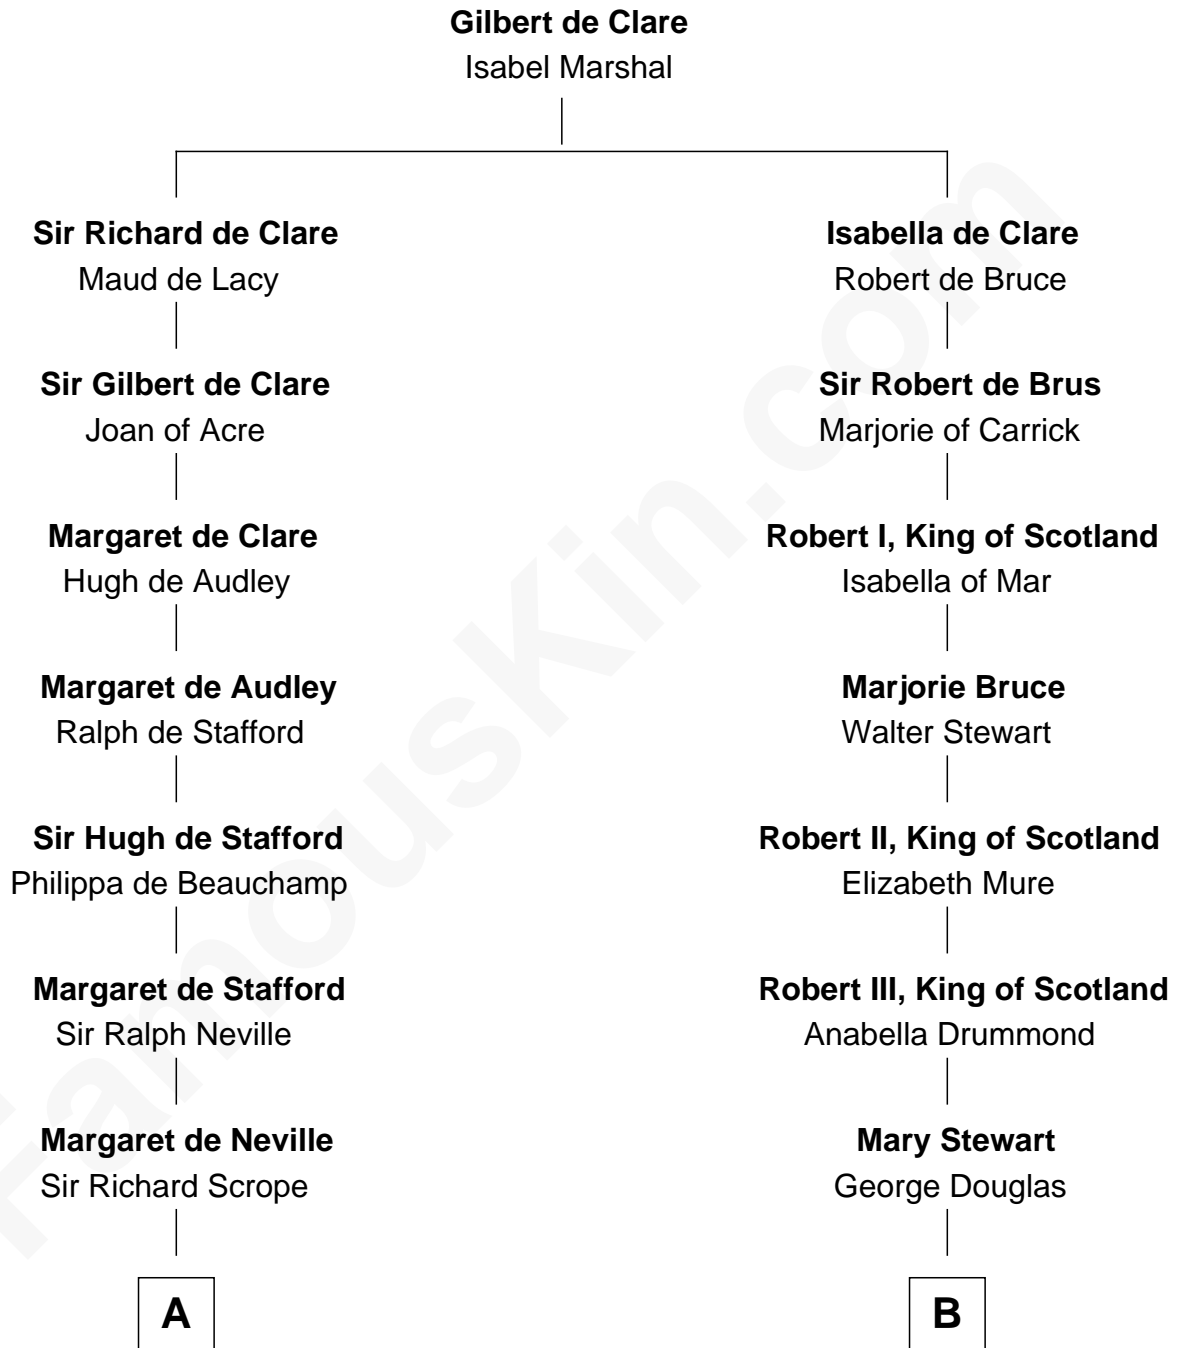

**FamousKin.com**  
**Relationship Chart of**  
**William Henry Harrison**  
*9th U.S. President*

18th cousin 2 times removed of  
**Theodore Roosevelt**  
*26th U.S. President*

**C**

**Benjamin Harrison**  
Elizabeth Bassett

**William Henry Harrison**  
*9th U.S. President*

**D**

**Anne Irvine**  
James Bulloch

**James Stephens Bulloch**  
Martha Stewart

**Martha Bulloch**  
Theodore Roosevelt

**Theodore Roosevelt**  
*26th U.S. President*